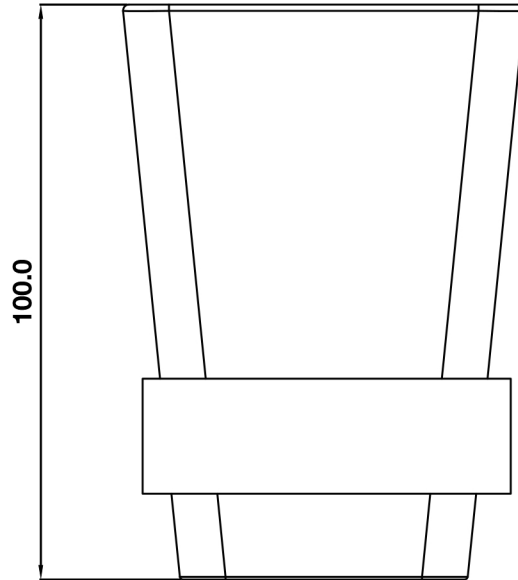

Carlos Series

Tumbler holder with glass tumbler

tissino

Designed to Inspire
Made to Experience

tissino

T 0345 582 8000
E info@tissino.co.uk
W tissino.co.uk

Lyncastle Road
Appleton Thorn
Warrington WA4 4SN