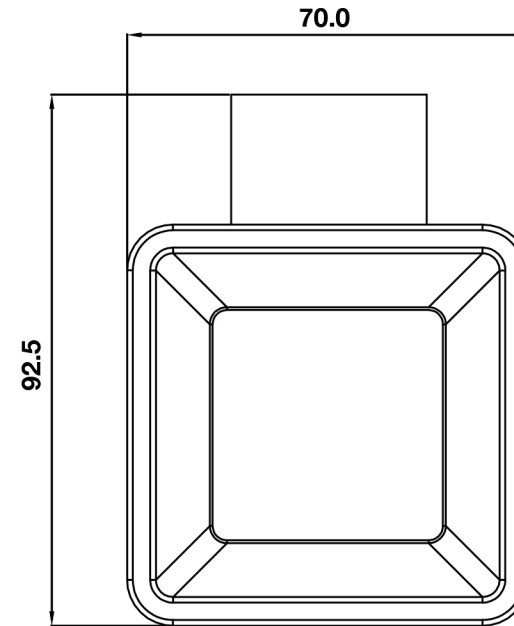

Carlos Series

Tumbler holder with glass tumbler

tissino

Designed to Inspire
Made to Experience

tissino

T 0345 582 8000
E info@tissino.co.uk
W tissino.co.uk

Lyncastle Road
Appleton Thorn
Warrington WA4 4SN