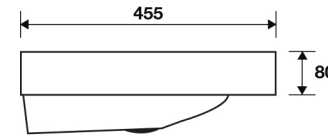

# tissino

Designed to Inspire  
Made to Experience

Tap hole diameter 35mm