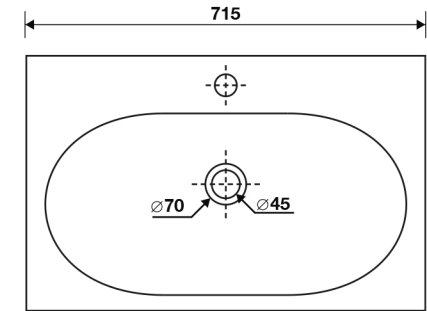

## 70cm Floor Mounted Basin Unit

TAN-404-BA Barossa Oak

TAN-404-WH Gloss White

# tissino

Designed to Inspire  
Made to Experience

Tap hole diameter 35mm