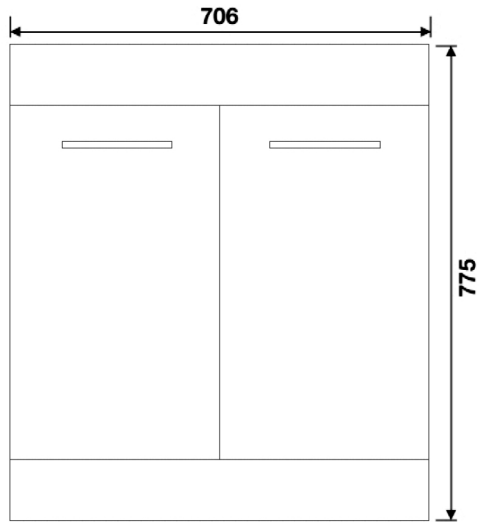

## 70cm Floor Mounted Basin Unit

TAN-404-BA Barossa Oak

TAN-404-WH Gloss White

# tissino

Designed to Inspire  
Made to Experience

Tap hole diameter 35mm