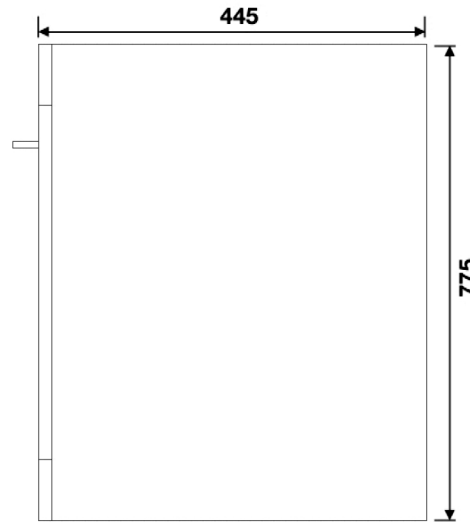

## 70cm Floor Mounted Basin Unit

TAN-404-BA Barossa Oak

TAN-404-WH Gloss White

# tissino

Designed to Inspire  
Made to Experience

Tap hole diameter 35mm