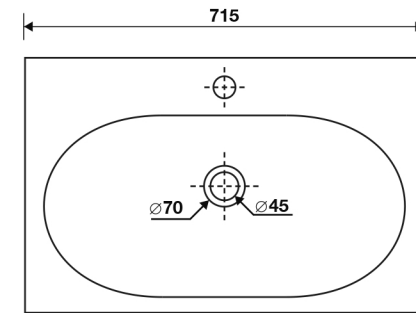

Angelo Series

70cm Wall Mounted Basin Unit

TAN-402-BA Barossa Oak

TAN-402-WH Gloss White

Tap hole diameter 35mm