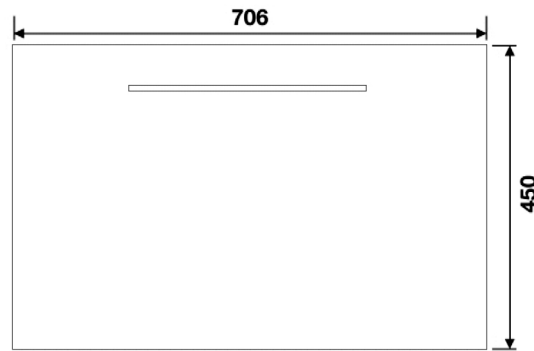

Angelo Series

70cm Wall Mounted Basin Unit

TAN-402-BA Barossa Oak

TAN-402-WH Gloss White

Tap hole diameter 35mm