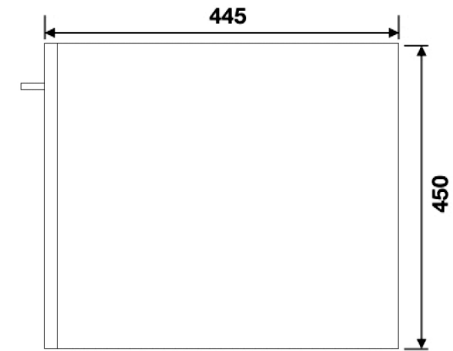

Angelo Series

70cm Wall Mounted Basin Unit

TAN-402-BA Barossa Oak

TAN-402-WH Gloss White

Tap hole diameter 35mm