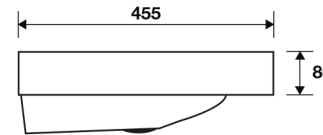

Angelo Series

70cm Wall Mounted Basin Unit

TAN-402-BA Barossa Oak

TAN-402-WH Gloss White

Tap hole diameter 35mm