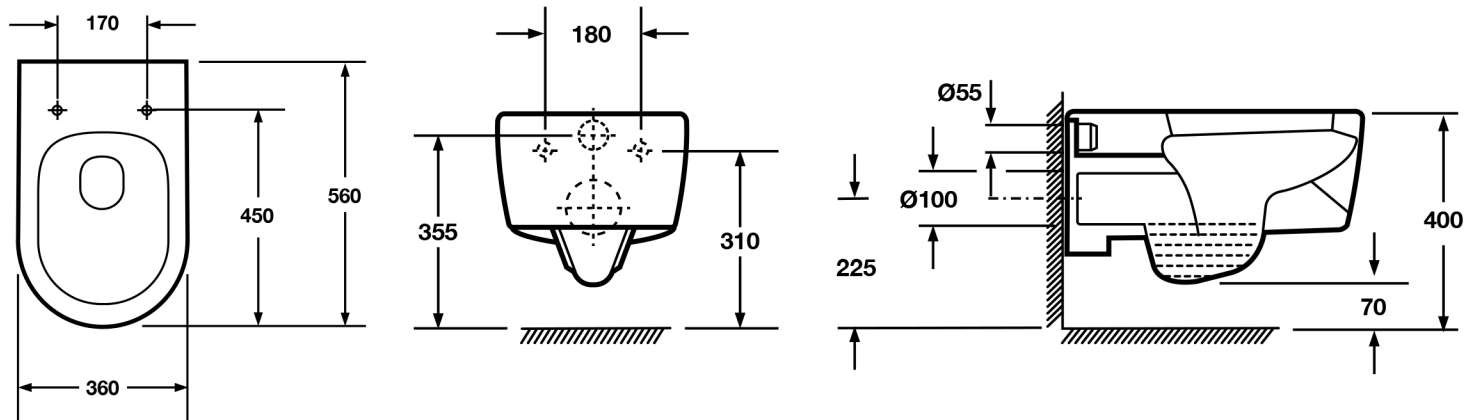

Angelo Series

Wall hung WC & Seat

TAN-114

TISSINO

Designed to Inspire
Made to Experience

TISSINO

T 0345 582 8000
E info@tissino.co.uk
W tissino.co.uk

2 Lyncastle Road
Appleton Thorn
Warrington WA4 4SN

We reserve the right to
change this information
without prior notice