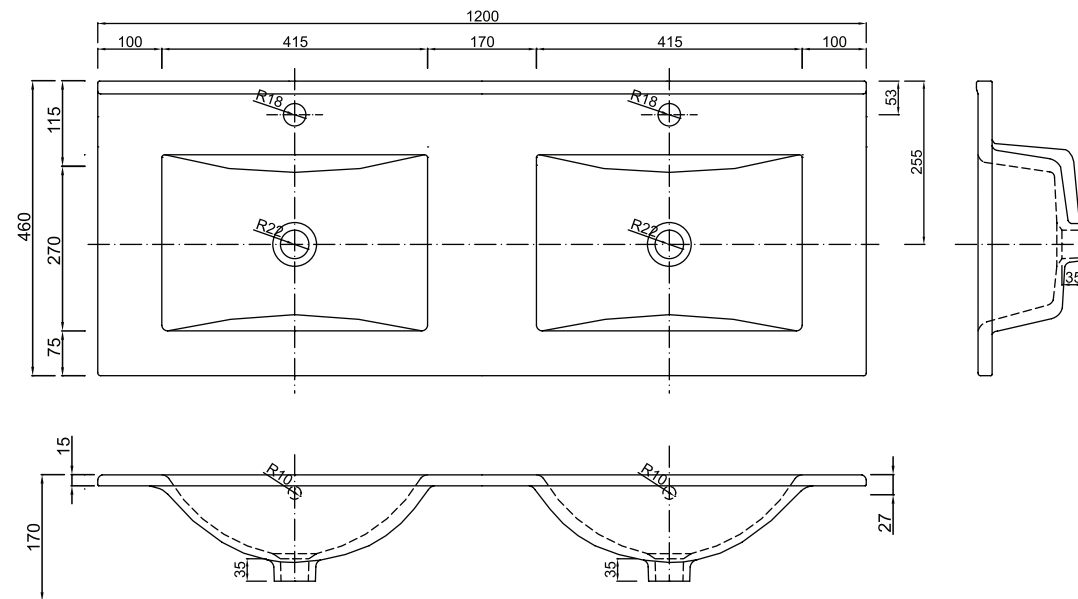

# PRODUCT DATASHEET

TAC-104

Catina 1200mm ceramic basin

**tissino**

Designed to Inspire  
Made to Experience

A contemporary ceramic basin to complement Tissino bathroom cabinets.

## TECHNICAL DRAWING

## PRODUCT DETAILS

<b>Finishes</b>	Gloss white	
<b>Dimensions</b>	Width	1210 mm
	Depth	460 mm
	Height	170 mm
<b>Material</b>	Glazed ceramic	
<b>Waste connection</b>	2x Ø44 mm	
<b>Tap hole</b>	2x Ø36 mm	
<b>Overflow</b>	Integral	
<b>Weight</b>	28 kg	
<b>Warranty</b>	10 years	
<b>Code</b>	TAC-104	