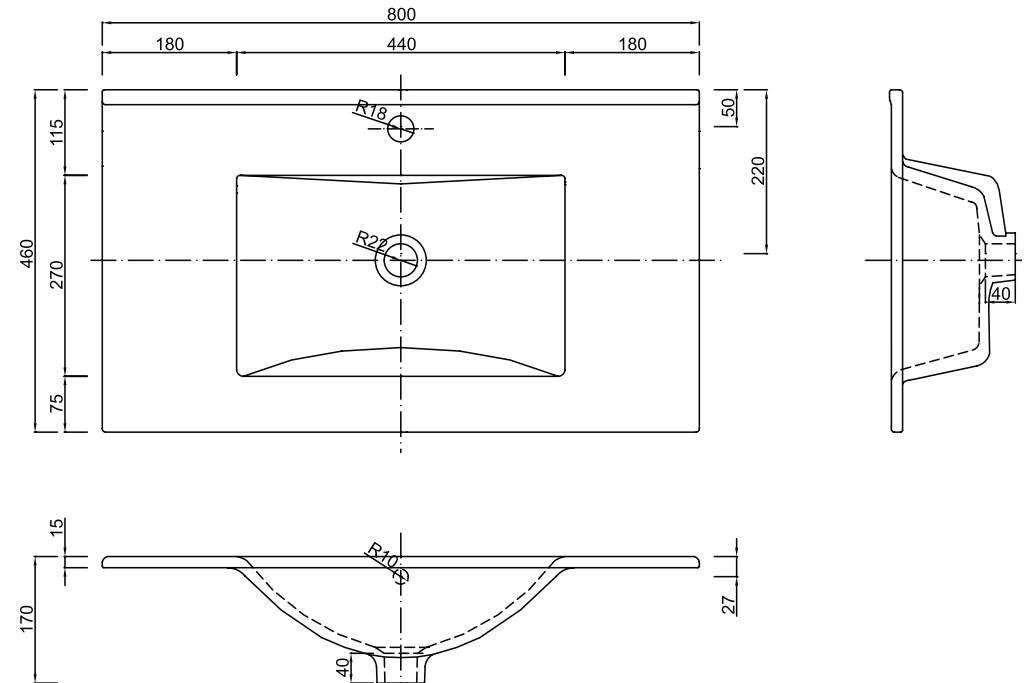

# PRODUCT DATASHEET

TAC-103

Catina 800mm ceramic basin

**tissino**

Designed to Inspire  
Made to Experience

A contemporary ceramic basin to complement Tissino bathroom cabinets.

## TECHNICAL DRAWING

## PRODUCT DETAILS

<b>Finishes</b>	Gloss white	
<b>Dimensions</b>	Width	810 mm
	Depth	460 mm
	Height	170 mm
<b>Material</b>	Glazed ceramic	
<b>Waste connection</b>	Ø44 mm	
<b>Tap hole</b>	Ø36 mm	
<b>Overflow</b>	Integral	
<b>Weight</b>	19.5 kg	
<b>Warranty</b>	10 years	
<b>Code</b>	TAC-103	