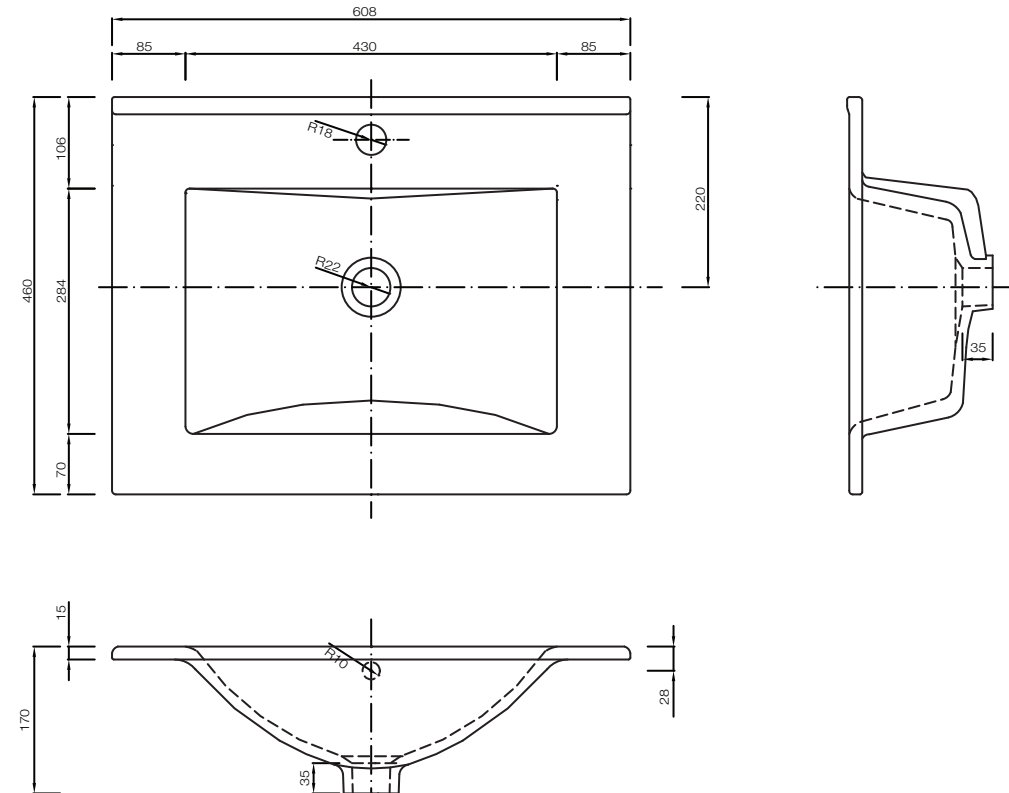

PRODUCT DATASHEET

TAC-102

Catina 600mm ceramic basin

TISSINO

Designed to Inspire
Made to Experience

A contemporary ceramic basin to complement Tissino bathroom cabinets.

TECHNICAL DRAWING

PRODUCT DETAILS

Finishes	Gloss white	
Dimensions	Width	608 mm
	Depth	460 mm
	Height	170 mm
Material	Glazed ceramic	
Waste connection	Ø44 mm	
Tap hole	Ø36 mm	
Overflow	Integral	
Weight	13 kg	
Warranty	10 years	
Code	TAC-102	