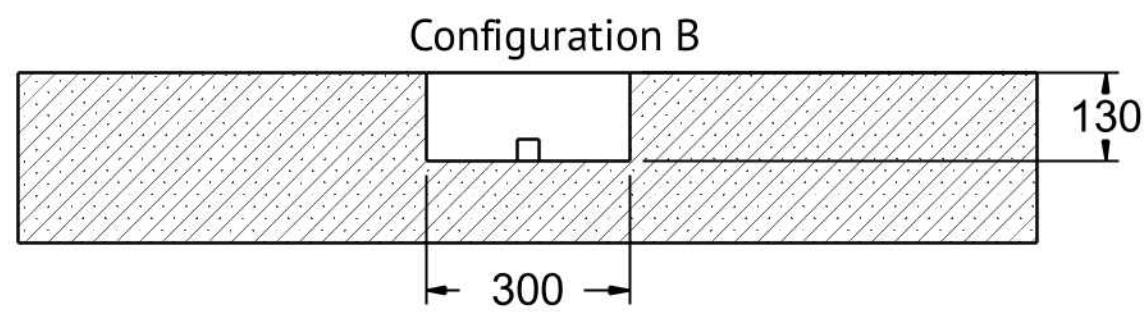

ESSEX BATH PLUMBING TECHNICAL
 BOUTIQUE BATHS REV1 08/2019

OR