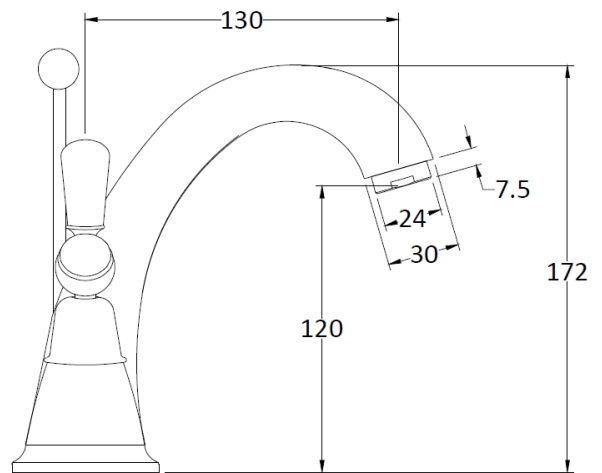

CUSTOMER SPECIFICATION SHEET - BRASSWARE

SALES CODE: CTB115

DESCRIPTION: Victrion Lever Mono Basin Mixer

PRODUCT DIMENSIONS

Height (mm)	Width (mm)	Depth (mm)	Length (mm)	Nett Wgt Kg
176	214	158		2.2

PACKAGING DIMENSIONS

Height (mm)	Width (mm)	Depth (mm)	Gross Wgt Kg
125	220	390	2.4

PACKAGING DATA

Box Colour	White Cardboard Box		
Box Qty	1	Label Colour	White Label
Label Size	100 X 50	Label Qty	1

OUTER BOX DIMENSIONS (If Applicable)

Height (mm)	Width (mm)	Depth (mm)	Length (mm)	Gross Wgt Kg
Barcode				

PRODUCT DETAILS

Country of Origin			
Fitting Instruction	Yes		
Product Material	Brass		
Control Type	Manual		
Waste Included	Waste Included		
WRAS Approval	No	Approval No.	N/A
Operating Pressure (bar)	0.1		
Valve/Cartridge Type	1/4 Turn Ceramic Disc		

Colour/Finish	Chrome									
Mount Type	Deck									
Waste Type	Pop-Up									
Flow Rates (Litres Per Min)	0.1 bar	6.4	0.5 bar	16.2	1 bar	23.4	2 bar	33.5	3 bar	41
Pipe Size	15 mm (1/2" Bsp)									
Pipe Centres	N/A									