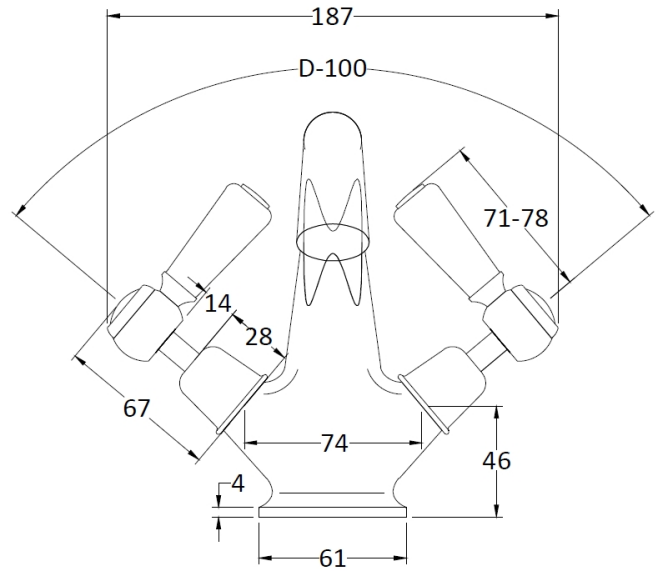

CUSTOMER SPECIFICATION SHEET - BRASSWARE

SALES CODE: CTB115

DESCRIPTION: Victrion Lever Mono Basin Mixer

PRODUCT DIMENSIONS

Height (mm)	Width (mm)	Depth (mm)	Length (mm)	Nett Wgt Kg
176	214	158		2.2

PACKAGING DIMENSIONS

Height (mm)	Width (mm)	Depth (mm)	Gross Wgt Kg
125	220	390	2.4

PACKAGING DATA

Box Colour	White Cardboard Box		
Box Qty	1	Label Colour	White Label
Label Size	100 X 50	Label Qty	1

OUTER BOX DIMENSIONS (If Applicable)

Height (mm)	Width (mm)	Depth (mm)	Length (mm)	Gross Wgt Kg
Barcode				

PRODUCT DETAILS

Country of Origin			
Fitting Instruction	Yes		
Product Material	Brass		
Control Type	Manual		
Waste Included	Waste Included		
WRAS Approval	No	Approval No.	N/A
Operating Pressure (bar)	0.1		
Valve/Cartridge Type	1/4 Turn Ceramic Disc		

Colour/Finish	Chrome									
Mount Type	Deck									
Waste Type	Pop-Up									
Flow Rates (Litres Per Min)	0.1 bar	6.4	0.5 bar	16.2	1 bar	23.4	2 bar	33.5	3 bar	41
Pipe Size	15 mm (1/2" Bsp)									
Pipe Centres	N/A									