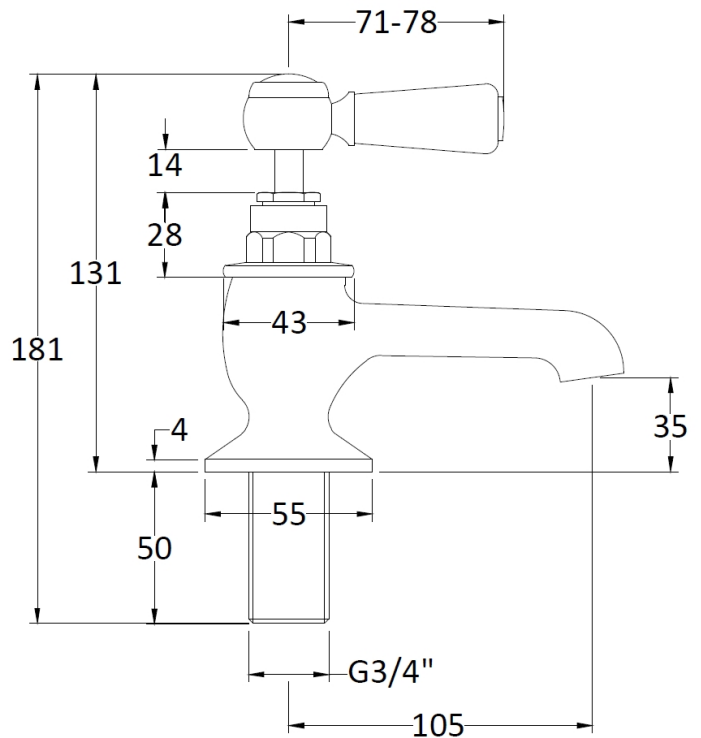

CUSTOMER SPECIFICATION SHEET - BRASSWARE

SALES CODE: CTB110

DESCRIPTION: Victrion Lever Bath Pillar Taps

PRODUCT DIMENSIONS

| Height (mm) | Width (mm) | Depth (mm) | Length (mm) | Nett Wgt Kg |
|-------------|------------|------------|-------------|-------------|
| 141 | 66 | 138 | | 1.7 |

PACKAGING DIMENSIONS

| Height (mm) | Width (mm) | Depth (mm) | Gross Wgt Kg |
|-------------|------------|------------|--------------|
| 55 | 160 | 260 | 1.9 |

PACKAGING DATA

| | | | |
|------------|---------------------|--------------|-------------|
| Box Colour | White Cardboard Box | | |
| Box Qty | 1 | Label Colour | White Label |
| Label Size | 100 X 50 | Label Qty | 1 |

PRODUCT DETAILS

| | | | |
|--------------------------|-----------------------|--------------|-----|
| Country of Origin | United Kingdom | | |
| Fitting Instruction | Yes | | |
| Product Material | Brass | | |
| Control Type | Manual | | |
| Waste Included | Waste Not Included | | |
| WRAS Approval | No | Approval No. | N/A |
| Operating Pressure (bar) | 0.1 | | |
| Valve/Cartridge Type | 1/4 Turn Ceramic Disc | | |

| | | | | | | | | | | |
|-----------------------------|------------------|-----|---------|------|-------|------|-------|------|-------|------|
| Colour/Finish | Chrome | | | | | | | | | |
| Mount Type | Deck | | | | | | | | | |
| Waste Type | Not Applicable | | | | | | | | | |
| Flow Rates (Litres Per Min) | 0.1 bar | 8.4 | 0.5 bar | 21.3 | 1 bar | 30.7 | 2 bar | 43.7 | 3 bar | 46.8 |
| Pipe Size | 22 mm (3/4" Bsp) | | | | | | | | | |
| Pipe Centres | N/A | | | | | | | | | |