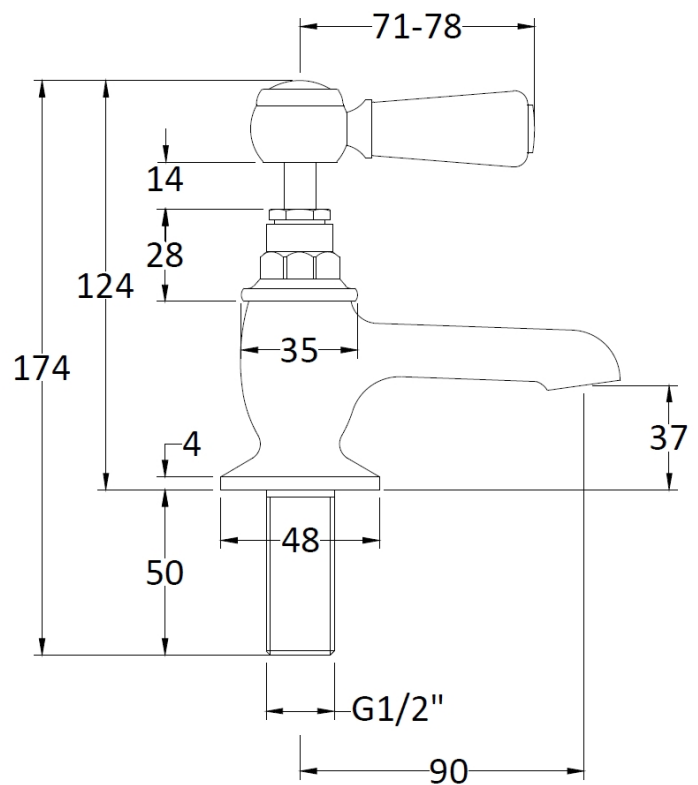

CUSTOMER SPECIFICATION SHEET - BRASSWARE

SALES CODE: CTB105

DESCRIPTION: Victrion Lever Basin Pillar Taps

PRODUCT DIMENSIONS

Height (mm)	Width (mm)	Depth (mm)	Length (mm)	Nett Wgt Kg
122	66	119		1.2

PACKAGING DIMENSIONS

Height (mm)	Width (mm)	Depth (mm)	Gross Wgt Kg
55	160	260	1.4

PACKAGING DATA

Box Colour	White Cardboard Box		
Box Qty	1	Label Colour	White Label
Label Size	100 X 50	Label Qty	1

OUTER BOX DIMENSIONS (If Applicable)

Height (mm)	Width (mm)	Depth (mm)	Length (mm)	Gross Wgt Kg
Barcode				

PRODUCT DETAILS

Country of Origin	United Kingdom		
Fitting Instruction	Yes		
Product Material	Brass		
Control Type	Manual		
Waste Included	Waste Not Included		
WRAS Approval	No	Approval No.	N/A
Operating Pressure (bar)	0.1		
Valve/Cartridge Type	1/4 Turn Ceramic Disc		

Colour/Finish	Chrome									
Mount Type	Deck									
Waste Type	Not Applicable									
Flow Rates (Litres Per Min)	0.1 bar	4.3	0.5 bar	11	1 bar	15.8	2bar	22.5	3 bar	27.5
Pipe Size	15 mm (1/2" Bsp)									
Pipe Centres	N/A									