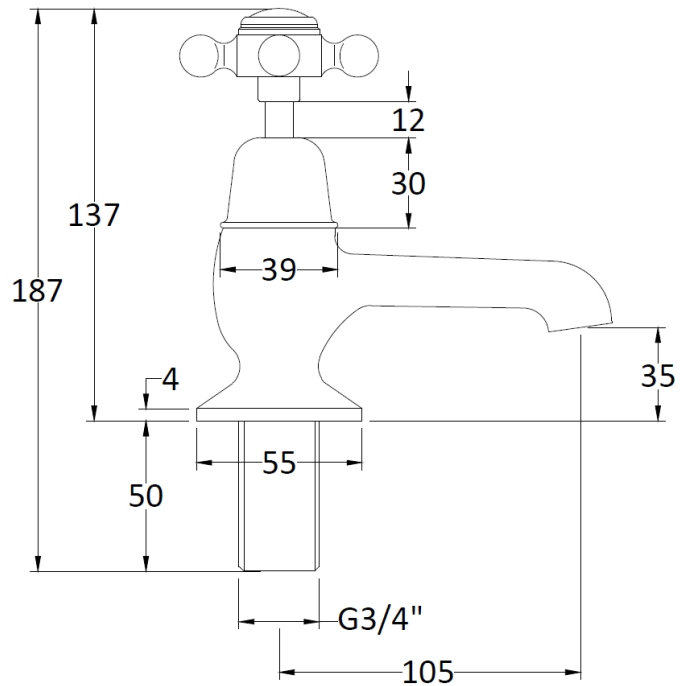

## CUSTOMER SPECIFICATION SHEET - BRASSWARE

SALES CODE: CTA010

DESCRIPTION: Victrion Crosshead Bath Pillar Taps

### PRODUCT DIMENSIONS

Height (mm)	Width (mm)	Depth (mm)	Length (mm)	Nett Wgt Kg
137	66	119		1.7

### PACKAGING DIMENSIONS

Height (mm)	Width (mm)	Depth (mm)	Gross Wgt Kg
55	160	260	1.9

Colour/Finish	Chrome									
Mount Type	Deck									
Waste Type	Not Applicable									
Flow Rates (Litres Per Min)	0.1 bar	8.4	0.5 bar	21.3	1 bar	30.7	2 bar	43.7	3 bar	46.8
Pipe Size	22 mm (3/4" Bsp)									
Pipe Centres	N/A									