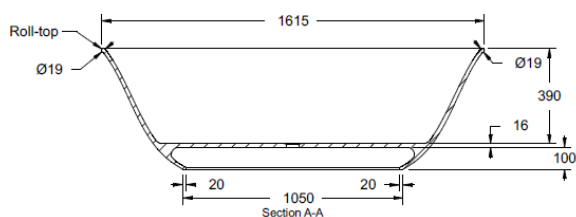

CODE: BAB078/BAB079

DESCRIPTION: Omnia Bath with Lip 1615x760mm

CATEGORY: Baths

PRODUCT DIMENSIONS			
Length (mm)	Width (mm)	Height (mm)	Nett Wgt Kg
1615	760	510	85

PACKAGING DIMENSIONS			
Length(mm)	Width (mm)	Height (mm)	Gross Wgt Kg
xxx	xxx	xxx	xxx

PACKAGING DATA			
Box Colour	Brown Cardboard Sleeve		
Box Qty	1	Label Colour	White Label
Label Size	100 X 50	Label Qty	2

OUTER BOX DIMENSIONS (If Applicable)			
Length (mm)	Width (mm)	Height (mm)	Gross Wgt Kg

PRODUCT DETAILS					
Country of Origin	South Africa	Certification	FSC	N/A	CE
Fitting Instruction	No	Material Colour Ref	European White		
Product Material	Cian Solid Surface	Displaced Capacity	95L		
Volume (Ltr)	170L	Waste Inc'	Waste Not Included		
Leg Set Inc'	Legset Not Required	Includes Grips	No Grips Supplied		
Drilled/Undrilled	Undrilled	No of Tapholes	None		
Embossed	No				
Anti-Slip	No				