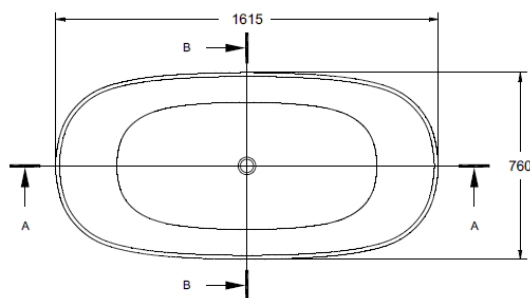

CODE: BAB078/BAB079

DESCRIPTION: Omnia Bath with Lip 1615x760mm

CATEGORY: Baths

PRODUCT DIMENSIONS			
Length (mm)	Width (mm)	Height (mm)	Nett Wgt Kg
1615	760	510	85

PACKAGING DIMENSIONS			
Length(mm)	Width (mm)	Height (mm)	Gross Wgt Kg
xxx	xxx	xxx	xxx

PACKAGING DATA			
Box Colour	Brown Cardboard Sleeve		
Box Qty	1	Label Colour	White Label
Label Size	100 X 50	Label Qty	2

OUTER BOX DIMENSIONS (If Applicable)			
Length (mm)	Width (mm)	Height (mm)	Gross Wgt Kg

PRODUCT DETAILS					
Country of Origin	South Africa	Certification	FSC	N/A	CE
Fitting Instruction	No	Material Colour Ref	European White		
Product Material	Cian Solid Surface	Displaced Capacity	95L		
Volume (Ltr)	170L	Waste Inc'	Waste Not Included		
Leg Set Inc'	Legset Not Required	Includes Grips	No Grips Supplied		
Drilled/Undrilled	Undrilled	No of Tapholes	None		
Embossed	No				
Anti-Slip	No				