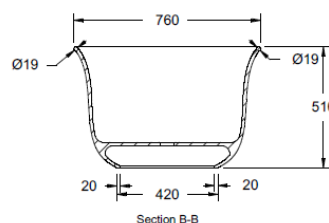

CODE: BAB078/BAB079

DESCRIPTION: Omnia Bath with Lip 1615x760mm

CATEGORY: Baths

PRODUCT DIMENSIONS			
Length (mm)	Width (mm)	Height (mm)	Nett Wgt Kg
1615	760	510	85

PACKAGING DIMENSIONS			
Length(mm)	Width (mm)	Height (mm)	Gross Wgt Kg
xxx	xxx	xxx	xxx

PACKAGING DATA			
Box Colour	Brown Cardboard Sleeve		
Box Qty	1	Label Colour	White Label
Label Size	100 X 50	Label Qty	2

OUTER BOX DIMENSIONS (If Applicable)			
Length (mm)	Width (mm)	Height (mm)	Gross Wgt Kg

PRODUCT DETAILS					
Country of Origin	South Africa	Certification	FSC	N/A	CE
Fitting Instruction	No	Material Colour Ref	European White		
Product Material	Cian Solid Surface	Displaced Capacity	95L		
Volume (Ltr)	170L	Waste Inc'	Waste Not Included		
Leg Set Inc'	Legset Not Required	Includes Grips	No Grips Supplied		
Drilled/Undrilled	Undrilled	No of Tapholes	None		
Embossed	No				
Anti-Slip	No				