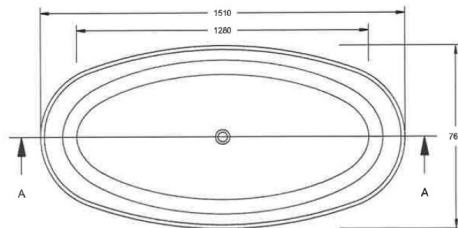

CUSTOMER DATA SHEET - BATHS

SALES CODE: BAB072 & BAB073

DESCRIPTION SORPRESSA BATH

PRODUCT DIMENSIONS

Length (mm)	Width (mm)	Depth (mm)	Nett Wgt Kg
1510	760	555	73

PACKAGING DIMENSIONS

Length (mm)	Width (mm)	Depth (mm)	Gross Wgt Kg
1530	800	580	73

PACKAGING DATA

Box Colour	Brown Cardboard Box		
Box Qty	1	Label Colour	White Label
Label Size	100 X 50	Label Qty	1

OUTER BOX DIMENSIONS (If Applicable)

Length (mm)	Width (mm)	Height (mm)	Gross Wgt Kg
Barcode			

PRODUCT DETAILS

Country of Origin	South Africa	Certification	FSC	No	CE	No
Fitting Instruction	Yes	Material Colour Ref	European White			
Product Material	Cian	Material Thickness	16mm			
Volume (Ltr)	170	Displaced Capacity	90			
Leg Set Inc'	Legset Not Included	Waste Inc'	Waste Not Included			
Drilled/Undrilled	Undrilled For Taps	Includes Grips	No Grips Supplied			
Embossed	No	No of Tapholes	None			
Anti-Slip	No					