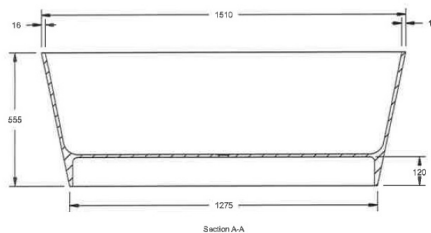

CUSTOMER DATA SHEET - BATHS

SALES CODE: BAB072 & BAB073

DESCRIPTION SORPRESSA BATH

PRODUCT DIMENSIONS

Length (mm)	Width (mm)	Depth (mm)	Nett Wgt Kg
1510	760	555	73

PACKAGING DIMENSIONS

Length (mm)	Width (mm)	Depth (mm)	Gross Wgt Kg
1530	800	580	73

PACKAGING DATA

Box Colour	Brown Cardboard Box		
Box Qty	1	Label Colour	White Label
Label Size	100 X 50	Label Qty	1

OUTER BOX DIMENSIONS (If Applicable)

Length (mm)	Width (mm)	Height (mm)	Gross Wgt Kg
Barcode			

PRODUCT DETAILS

Country of Origin	South Africa	Certification	FSC	No	CE	No
Fitting Instruction	Yes	Material Colour Ref	European White			
Product Material	Cian	Material Thickness	16mm			
Volume (Ltr)	170	Displaced Capacity	90			
Leg Set Inc'	Legset Not Included	Waste Inc'	Waste Not Included			
Drilled/Undrilled	Undrilled For Taps	Includes Grips	No Grips Supplied			
Embossed	No	No of Tapholes	None			
Anti-Slip	No					