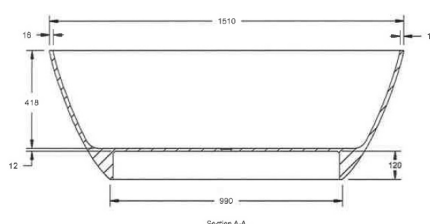

### PRODUCT DIMENSIONS

Length (mm)	Width (mm)	Depth (mm)	Nett Wgt Kg
1510	760	550	75

### PACKAGING DIMENSIONS

Length (mm)	Width (mm)	Depth (mm)	Gross Wgt Kg
1530	800	580	75

### OUTER BOX DIMENSIONS (If Applicable)

Length (mm)	Width (mm)	Height (mm)	Gross Wgt Kg
Barcode			

### PRODUCT DETAILS

Country of Origin	South Africa	Certification	FSC	No	CE	No
Fitting Instruction	Yes	Material Colour Ref	European White			
Product Material	Cian	Material Thickness	16mm			
Volume (Ltr)	170	Displaced Capacity	80			
Leg Set Inc'	Legset Not Included	Waste Inc'	Waste Not Included			
Drilled/Undrilled	Undrilled For Taps	Includes Grips	No Grips Supplied			
Embossed	No	No of Tapholes	None			
Anti-Slip	No					