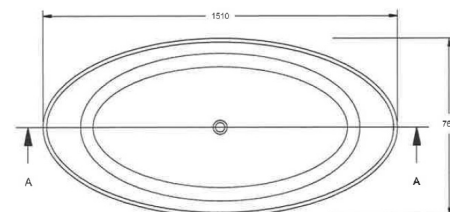

### PRODUCT DIMENSIONS

Length (mm)	Width (mm)	Depth (mm)	Nett Wgt Kg
1510	760	550	75

### PACKAGING DIMENSIONS

Length (mm)	Width (mm)	Depth (mm)	Gross Wgt Kg
1530	800	580	75

### OUTER BOX DIMENSIONS (If Applicable)

Length (mm)	Width (mm)	Height (mm)	Gross Wgt Kg
Barcode			

### PRODUCT DETAILS

Country of Origin	South Africa	Certification	FSC	No	CE	No
Fitting Instruction	Yes	Material Colour Ref	European White			
Product Material	Cian	Material Thickness	16mm			
Volume (Ltr)	170	Displaced Capacity	80			
Leg Set Inc'	Legset Not Included	Waste Inc'	Waste Not Included			
Drilled/Undrilled	Undrilled For Taps	Includes Grips	No Grips Supplied			
Embossed	No	No of Tapholes	None			
Anti-Slip	No					