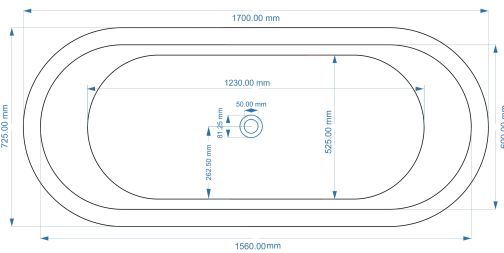

## CUSTOMER SPECIFICATION SHEET - BATHS

SALES CODE: BAC046

DESCRIPTION 1700 COPPER BOAT BATH- ANTIQUE COPPER

Top View

**BC Design**

1700 mm Boat Bathtub Drawing

Waste to Floor Distance  
Should be 105 mm

Front View

Side View

**PRODUCT DIMENSIONS**

Length (mm)	Width (mm)	Depth (mm)	Nett Wgt Kg
1700	725	700	50

**PACKAGING DIMENSIONS**

Length (mm)	Width (mm)	Depth (mm)	Gross Wgt Kg
1830	840	820	50.5

**PACKAGING DATA**

Box Colour	Brown Cardboard		
Box Qty	1	Label Colour	White
Label Size	100 x 50	Label Qty	1

**OUTER BOX DIMENSIONS (If Applicable)**

Length (mm)	Width (mm)	Height (mm)	Gross Wgt Kg
1830	840	820	58.3
Barcode			

**PRODUCT DETAILS**

Country of Origin	India	Certification	FSC	CE
Fitting Instruction	No	Material Colour Ref'	Antique Copper	
Product Material	Antique Copper (lacquered)			
Volume (Ltr)	190			
Leg Set Inc'	Legset Not Included	Waste Inc'	Waste Not Included	
Drilled/Undrilled	Undrilled For Taps	Includes Grips	No Grips Supplied	
Embossed	No	No of Tapholes	None	
Anti-Slip	No			