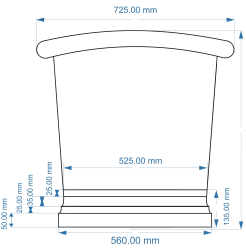

## CUSTOMER SPECIFICATION SHEET - BATHS

SALES CODE: BAC046

DESCRIPTION 1700 COPPER BOAT BATH- ANTIQUE COPPER

Top View

**BC Design**

1700 mm Boat Bathtub Drawing

Waste to Floor Distance  
Should be 105 mm

Front View

Side View

**PRODUCT DIMENSIONS**

Length (mm)	Width (mm)	Depth (mm)	Nett Wgt Kg
1700	725	700	50

**PACKAGING DIMENSIONS**

Length (mm)	Width (mm)	Depth (mm)	Gross Wgt Kg
1830	840	820	50.5

**PACKAGING DATA**

Box Colour	Brown Cardboard		
Box Qty	1	Label Colour	White
Label Size	100 x 50	Label Qty	1

**OUTER BOX DIMENSIONS (If Applicable)**

Length (mm)	Width (mm)	Height (mm)	Gross Wgt Kg
1830	840	820	58.3
Barcode			

**PRODUCT DETAILS**

Country of Origin	India	Certification	FSC	CE
Fitting Instruction	No	Material Colour Ref'	Antique Copper	
Product Material	Antique Copper (lacquered)			
Volume (Ltr)	190			
Leg Set Inc'	Legset Not Included	Waste Inc'	Waste Not Included	
Drilled/Undrilled	Undrilled For Taps	Includes Grips	No Grips Supplied	
Embossed	No	No of Tapholes	None	
Anti-Slip	No			