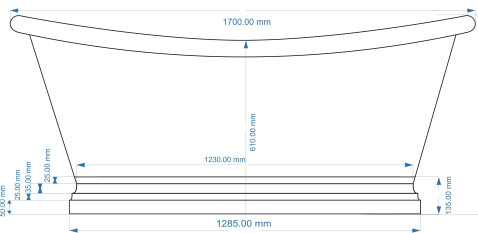

## CUSTOMER SPECIFICATION SHEET - BATHS

SALES CODE: BAC046

DESCRIPTION 1700 COPPER BOAT BATH- ANTIQUE COPPER

Top View

**BC Design**

1700 mm Boat Bathtub Drawing

Waste to Floor Distance  
Should be 105 mm

Front View

Side View

**PRODUCT DIMENSIONS**

Length (mm)	Width (mm)	Depth (mm)	Nett Wgt Kg
1700	725	700	50

**PACKAGING DIMENSIONS**

Length (mm)	Width (mm)	Depth (mm)	Gross Wgt Kg
1830	840	820	50.5

**PACKAGING DATA**

Box Colour	Brown Cardboard		
Box Qty	1	Label Colour	White
Label Size	100 x 50	Label Qty	1

**OUTER BOX DIMENSIONS (If Applicable)**

Length (mm)	Width (mm)	Height (mm)	Gross Wgt Kg
1830	840	820	58.3
Barcode			

**PRODUCT DETAILS**

Country of Origin	India	Certification	FSC	CE
Fitting Instruction	No	Material Colour Ref'	Antique Copper	
Product Material	Antique Copper (lacquered)			
Volume (Ltr)	190			
Leg Set Inc'	Legset Not Included	Waste Inc'	Waste Not Included	
Drilled/Undrilled	Undrilled For Taps	Includes Grips	No Grips Supplied	
Embossed	No	No of Tapholes	None	
Anti-Slip	No			