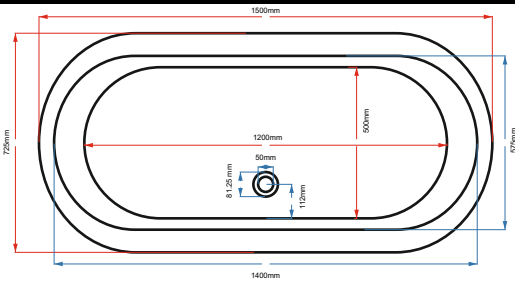

CUSTOMER SPECIFICATION SHEET - BATHS

SALES CODE: BAC045

DESCRIPTION 1500 COPPER BOAT BATH- COPPER COPPER

PRODUCT DIMENSIONS

Length (mm)	Width (mm)	Depth (mm)	Nett Wgt Kg
1500	725	700	44

PACKAGING DIMENSIONS

Length (mm)	Width (mm)	Depth (mm)	Gross Wgt Kg
1630	820	820	50.5

PACKAGING DATA

Box Colour	Brown		
Box Qty	1	Label Colour	White
Label Size	100 x 50	Label Qty	1

OUTER BOX DIMENSIONS (If Applicable)

Length (mm)	Width (mm)	Height (mm)	Gross Wgt Kg
Barcode			

PRODUCT DETAILS

Country of Origin	India	Certification	FSC	CE
Fitting Instruction	No	Material Colour Ref	Copper	
Product Material	Copper			
Volume (Ltr)	190			
Leg Set Inc'	Legset Not Included	Waste Inc'	Waste Not Included	
Drilled/Undrilled	Undrilled For Taps	Includes Grips	No Grips Supplied	
Embossed	No	No of Tapholes	None	
Anti-Slip	No			