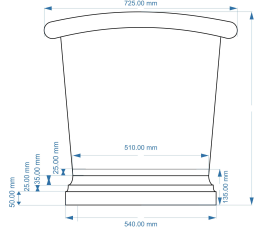

CUSTOMER SPECIFICATION SHEET - BATHS

SALES CODE: BAC026

DESCRIPTION: COPPER BOAT BATH - ANTIQUE COPPER/PATINATA BLUE

Top View

BC Design

1500 mm Boat Bathtub

Waste to Floor Distance
Should be 105 mm

Front View

Side View

PRODUCT DIMENSIONS

Length (mm)	Width (mm)	Depth (mm)	Nett Wgt Kg
1500	700	700	44

PACKAGING DIMENSIONS

Length (mm)	Width (mm)	Depth (mm)	Gross Wgt Kg
1630	820	820	50.5

PACKAGING DATA

Box Colour	Brown		
Box Qty	1	Label Colour	White
Label Size	100 x 50	Label Qty	1

OUTER BOX DIMENSIONS (If Applicable)

Length (mm)	Width (mm)	Height (mm)	Gross Wgt Kg
Barcode			

PRODUCT DETAILS

Country of Origin	India	Certification	FSC	CE
Fitting Instruction	No	Material Colour Ref	Antique Copper/Patinata	
Product Material	Antique Copper (lacquered)/Patinata			
Volume (Ltr)	190			
Leg Set Inc'	Legset Not Included	Waste Inc'	Waste Not Included	
Drilled/Undrilled	Undrilled For Taps	Includes Grips	No Grips Supplied	
Embossed	No	No of Tapholes	None	
Anti-Slip	No			