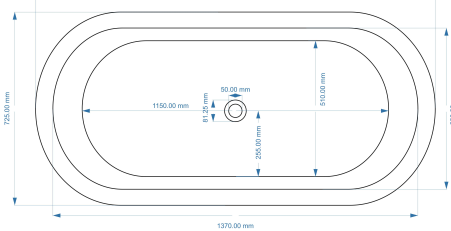

CUSTOMER SPECIFICATION SHEET - BATHS

SALES CODE: BAC026

DESCRIPTION: COPPER BOAT BATH - ANTIQUE COPPER/PATINATA BLUE

Top View

BC Design

1500 mm Boat Bathtub

Waste to Floor Distance
Should be 105 mm

Front View

Side View

PRODUCT DIMENSIONS

Length (mm)	Width (mm)	Depth (mm)	Nett Wgt Kg
1500	700	700	44

PACKAGING DIMENSIONS

Length (mm)	Width (mm)	Depth (mm)	Gross Wgt Kg
1630	820	820	50.5

PACKAGING DATA

Box Colour	Brown		
Box Qty	1	Label Colour	White
Label Size	100 x 50	Label Qty	1

OUTER BOX DIMENSIONS (If Applicable)

Length (mm)	Width (mm)	Height (mm)	Gross Wgt Kg
Barcode			

PRODUCT DETAILS

Country of Origin	India	Certification	FSC	CE
Fitting Instruction	No	Material Colour Ref	Antique Copper/Patinata	
Product Material	Antique Copper (lacquered)/Patinata			
Volume (Ltr)	190			
Leg Set Inc'	Legset Not Included	Waste Inc'	Waste Not Included	
Drilled/Undrilled	Undrilled For Taps	Includes Grips	No Grips Supplied	
Embossed	No	No of Tapholes	None	
Anti-Slip	No			