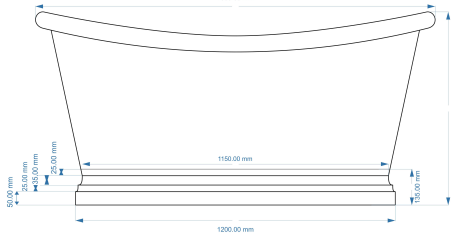

CUSTOMER SPECIFICATION SHEET - BATHS

SALES CODE: BAC026

DESCRIPTION: COPPER BOAT BATH - ANTIQUE COPPER/PATINATA BLUE

Top View

BC Design

1500 mm Boat Bathtub

Waste to Floor Distance
Should be 105 mm

Front View

Side View

PRODUCT DIMENSIONS

Length (mm)	Width (mm)	Depth (mm)	Nett Wgt Kg
1500	700	700	44

PACKAGING DIMENSIONS

Length (mm)	Width (mm)	Depth (mm)	Gross Wgt Kg
1630	820	820	50.5

PACKAGING DATA

Box Colour	Brown		
Box Qty	1	Label Colour	White
Label Size	100 x 50	Label Qty	1

OUTER BOX DIMENSIONS (If Applicable)

Length (mm)	Width (mm)	Height (mm)	Gross Wgt Kg
Barcode			

PRODUCT DETAILS

Country of Origin	India	Certification	FSC	CE
Fitting Instruction	No	Material Colour Ref	Antique Copper/Patinata	
Product Material	Antique Copper (lacquered)/Patinata			
Volume (Ltr)	190			
Leg Set Inc'	Legset Not Included	Waste Inc'	Waste Not Included	
Drilled/Undrilled	Undrilled For Taps	Includes Grips	No Grips Supplied	
Embossed	No	No of Tapholes	None	
Anti-Slip	No			