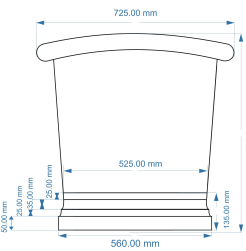

## CUSTOMER SPECIFICATION SHEET - BATHS

SALES CODE: BAC024

DESCRIPTION: 1700 ANTIQUE COPPER/PATINATA BLUE BOAT BATH

Top View

BC Design

1700 mm Boat Bathtub Drawing

Waste to Floor Distance  
Should be 105 mm

### PRODUCT DIMENSIONS

Length (mm)	Width (mm)	Depth (mm)	Nett Wgt Kg
1700	725	700	50

### PACKAGING DIMENSIONS

Length (mm)	Width (mm)	Depth (mm)	Gross Wgt Kg
1830	840	820	50.5

### OUTER BOX DIMENSIONS (If Applicable)

Length (mm)	Width (mm)	Height (mm)	Gross Wgt Kg
1830	840	820	58.3
Barcode			