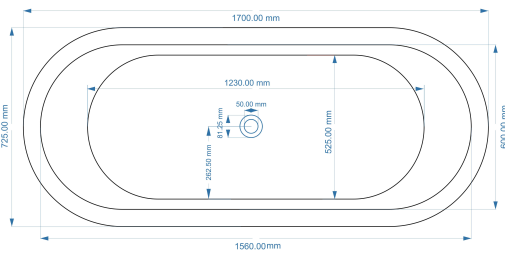

## CUSTOMER SPECIFICATION SHEET - BATHS

SALES CODE: BAC024

DESCRIPTION: 1700 ANTIQUE COPPER/PATINATA BLUE BOAT BATH

Top View

BC Design

1700 mm Boat Bathtub Drawing

Waste to Floor Distance  
Should be 105 mm

### PRODUCT DIMENSIONS

Length (mm)	Width (mm)	Depth (mm)	Nett Wgt Kg
1700	725	700	50

### PACKAGING DIMENSIONS

Length (mm)	Width (mm)	Depth (mm)	Gross Wgt Kg
1830	840	820	50.5

### OUTER BOX DIMENSIONS (If Applicable)

Length (mm)	Width (mm)	Height (mm)	Gross Wgt Kg
1830	840	820	58.3
Barcode			