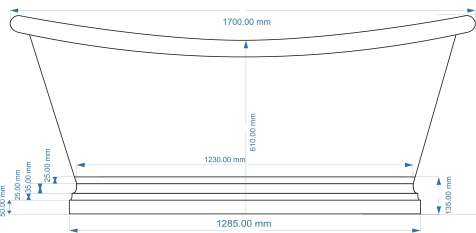

## CUSTOMER SPECIFICATION SHEET - BATHS

SALES CODE: BAC024

DESCRIPTION: 1700 ANTIQUE COPPER/PATINATA BLUE BOAT BATH

Top View

BC Design

1700 mm Boat Bathtub Drawing

Waste to Floor Distance  
Should be 105 mm

Front View

Side View

### PRODUCT DIMENSIONS

Length (mm)	Width (mm)	Depth (mm)	Nett Wgt Kg
1700	725	700	50

### PACKAGING DIMENSIONS

Length (mm)	Width (mm)	Depth (mm)	Gross Wgt Kg
1830	840	820	50.5