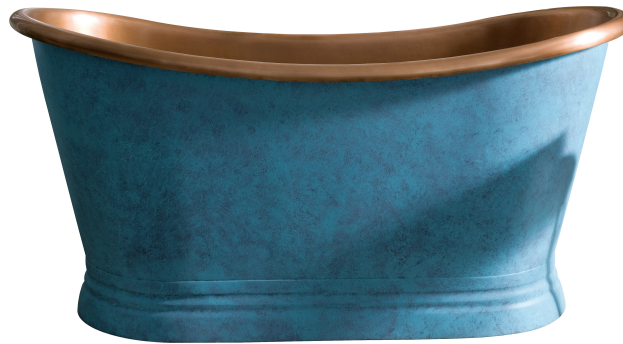

## CUSTOMER SPECIFICATION SHEET - BATHS

SALES CODE: BAC024

DESCRIPTION: 1700 ANTIQUE COPPER/PATINATA BLUE BOAT BATH

Top View

BC Design

1700 mm Boat Bathtub Drawing

Waste to Floor Distance  
Should be 105 mm

Front View

Side View