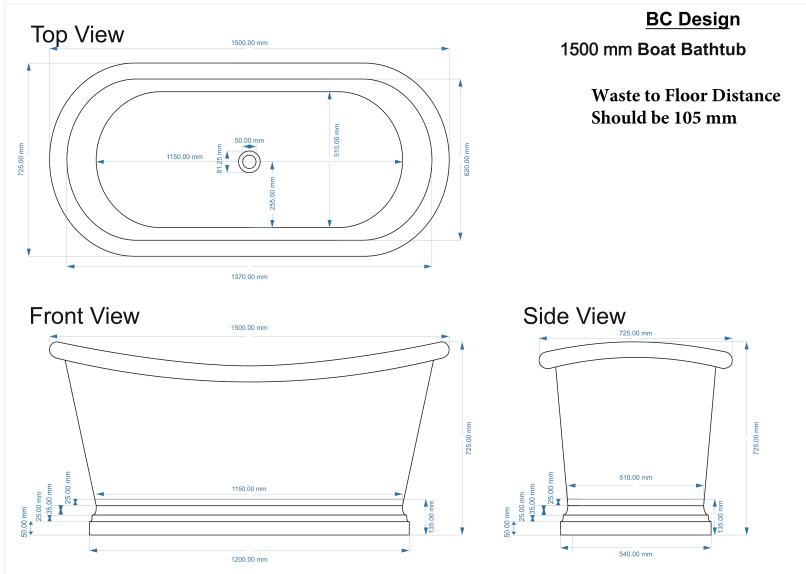

CUSTOMER SPECIFICATION SHEET - BATHS

SALES CODE: BAC023

DESCRIPTION: COPPER BOAT BATH - ANTIQUE COPPER/VERDIGRIS GREEN

PRODUCT DIMENSIONS

Length (mm)	Width (mm)	Depth (mm)	Nett Wgt Kg
1500	700	700	44

PACKAGING DIMENSIONS

Length (mm)	Width (mm)	Depth (mm)	Gross Wgt Kg
1630	820	820	50.5

PACKAGING DATA

Box Colour	Brown		
Box Qty	1	Label Colour	White
Label Size	100 x 50	Label Qty	1

OUTER BOX DIMENSIONS (If Applicable)

Length (mm)	Width (mm)	Height (mm)	Gross Wgt Kg
Barcode			

PRODUCT DETAILS

Country of Origin	India	Certification	FSC	CE
Fitting Instruction	No	Material Colour Ref	Antique Copper/Verdigris	
Product Material	Antique Copper (lacquered)/Verdigris			
Volume (Ltr)	190			
Leg Set Inc'	Legset Not Included	Waste Inc'	Waste Not Included	
Drilled/Undrilled	Undrilled For Taps	Includes Grips	No Grips Supplied	
Embossed	No	No of Tapholes	None	
Anti-Slip	No			