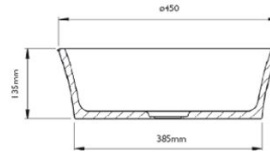

CUSTOMER SPECIFICATION SHEET - BASINS

CODE: BAB120

DESCRIPTION: Delicata Basin

CATEGORY: Basins

PRODUCT DIMENSIONS

Height (mm)	Width (mm)	Length (mm)	Depth (mm)	Nett Wgt Kg
160	450	450		

PACKAGING DIMENSIONS

Length (mm)	Width (mm)	Depth (mm)	Gross Wgt Kg
470	475	195	8

PACKAGING DATA

Box Colour	Brown Cardboard Box		
Box Qty	1	Label Colour	White Label
Label Size	100 x 50	Label Qty	2

OUTER BOX DIMENSIONS (If Applicable)

Height (mm)	Width (mm)	Length (mm)	Depth (mm)	Gross Wgt Kg
Barcode				

PRODUCT DETAILS

Country of Origin	South Africa
Product Material	Cian Solid Surface

CE Certification	N/A
Colour/Finish	Chrome