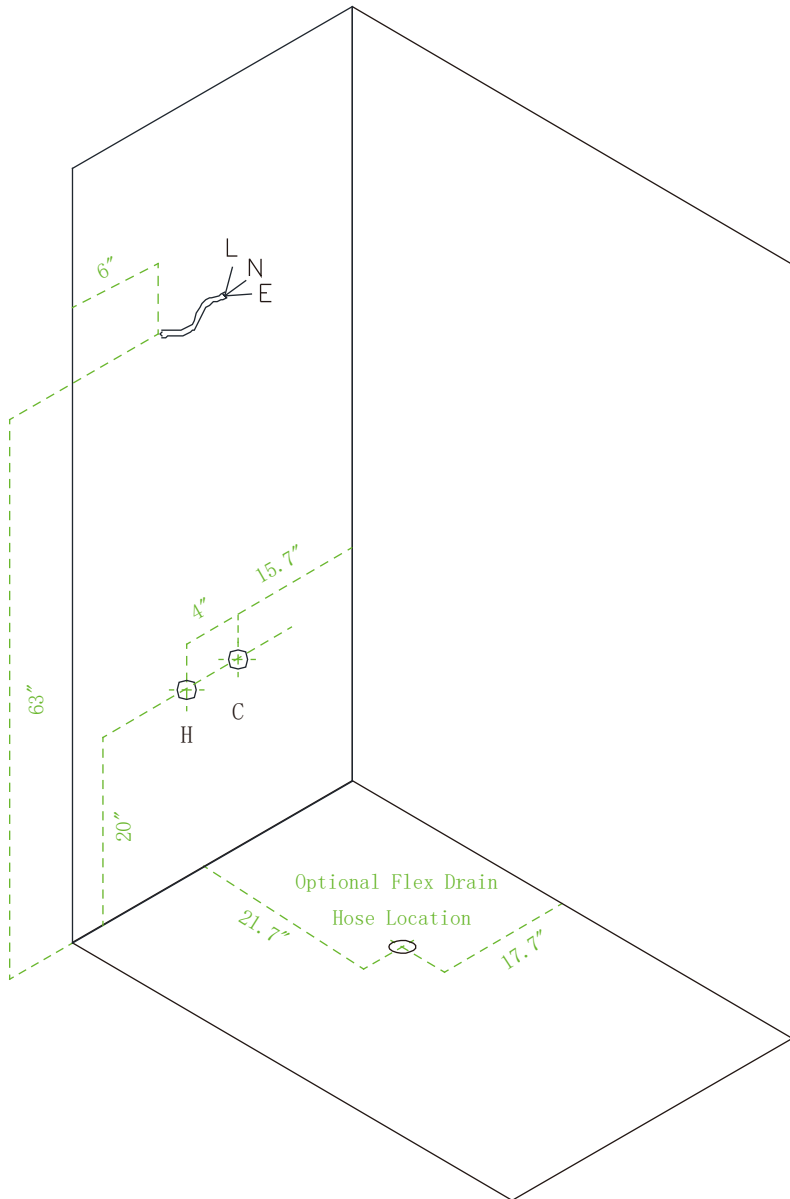

Model: WS141L/WR141L

Size: 59" x 36.6" x 88.6"

Top view

Bottom view

Model: WS141R/WR141R

Size: 59" x 36.6" x 88.6"

Top view

Bottom view