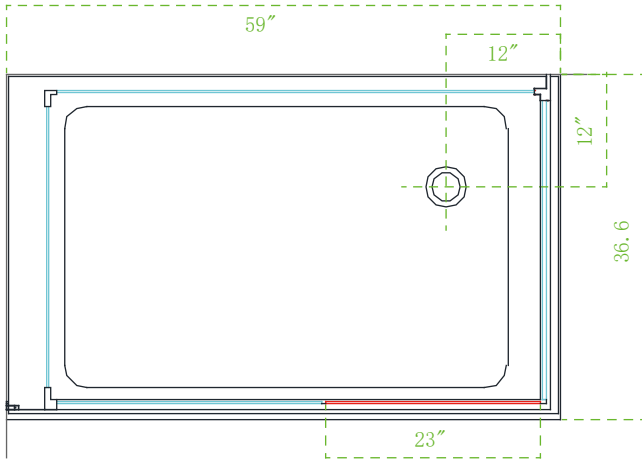

Model: WS141L/WR141L

Size: 59" x 36.6" x 88.6"

Top view

Bottom view

Model: WS141R/WR141R

Size: 59" x 36.6" x 88.6"

Top view

Bottom view