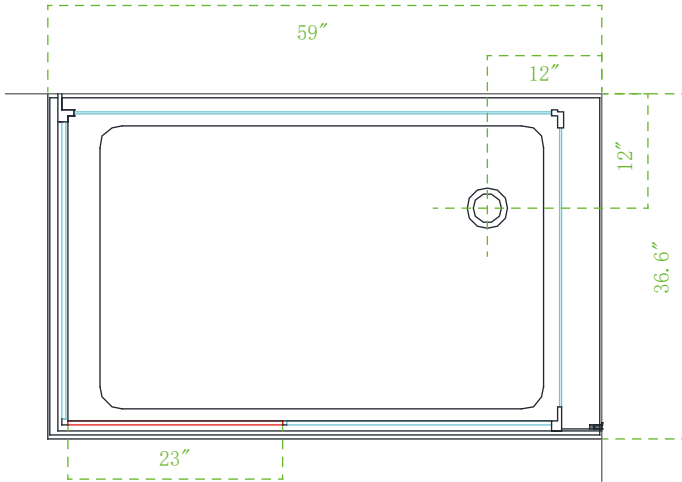

Model: WS141L/WR141L

Size: 59" x 36.6" x 88.6"

Top view

Bottom view

Model: WS141R/WR141R

Size: 59" x 36.6" x 88.6"

Top view

Bottom view