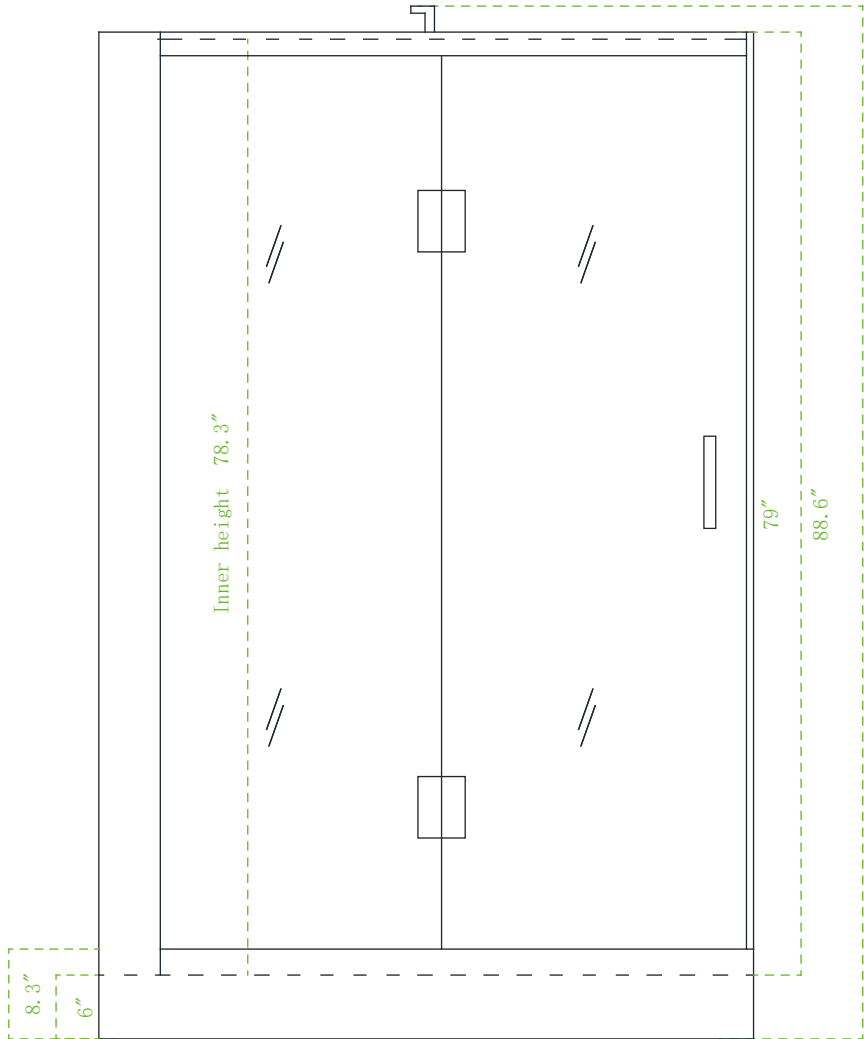

Model: WS141L/WR141L

Size: 59" x 36.6" x 88.6"

Top view

Bottom view

Model: WS141R/WR141R

Size: 59" x 36.6" x 88.6"

Top view

Bottom view