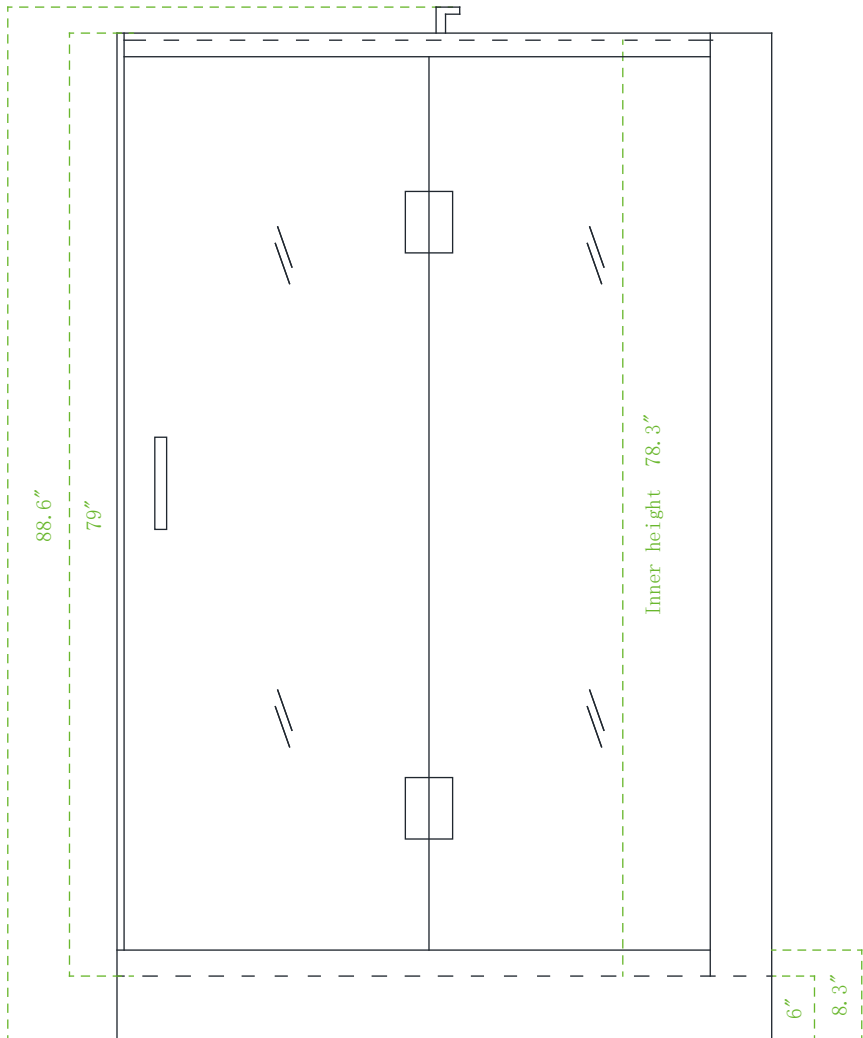

Model: WS141L/WR141L

Size: 59" x 36.6" x 88.6"

Top view

Bottom view

Model: WS141R/WR141R

Size: 59" x 36.6" x 88.6"

Top view

Bottom view