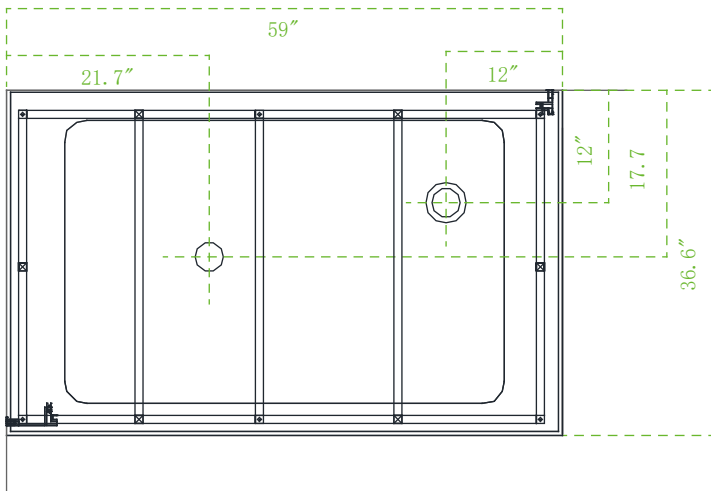

Model: WS141L/WR141L

Size: 59" x 36.6" x 88.6"

Top view

Bottom view

Model: WS141R/WR141R

Size: 59" x 36.6" x 88.6"

Top view

Bottom view