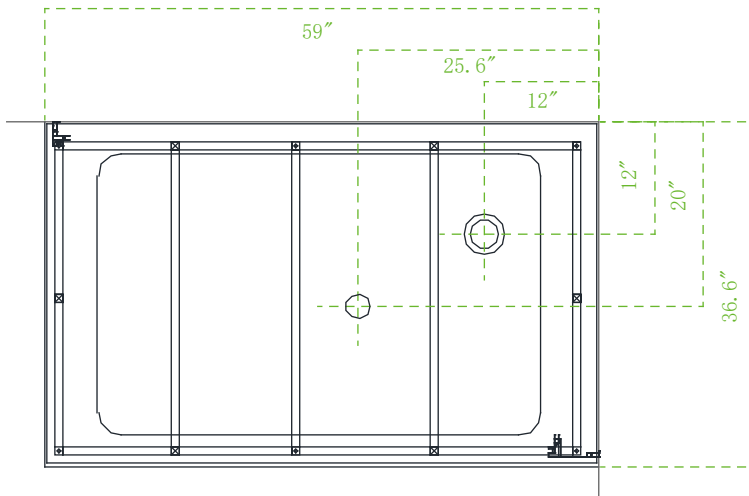

Model: WS141L/WR141L

Size: 59" x 36.6" x 88.6"

Top view

Bottom view

Model: WS141R/WR141R

Size: 59" x 36.6" x 88.6"

Top view

Bottom view