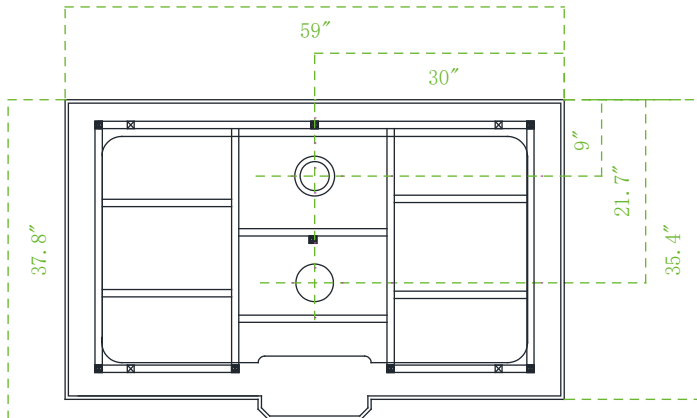

Model: WS123

Size: 59" x 35.4" x 88.2"

Top view

Bottom view