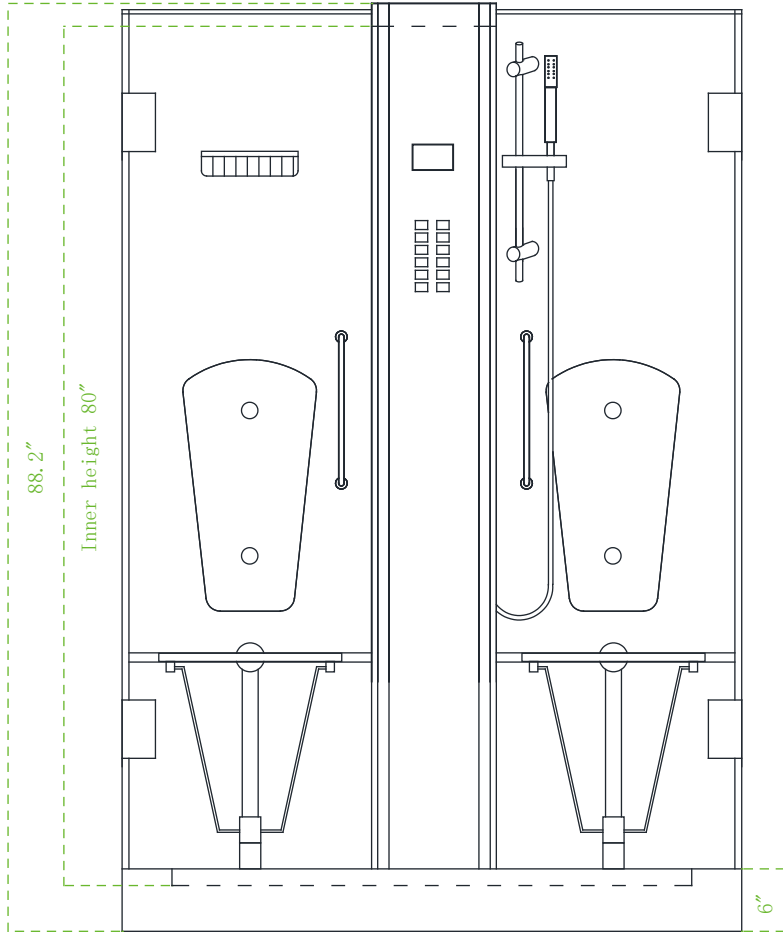

Model: WS123

Size: 59" x 35.4" x 88.2"

Top view

Bottom view