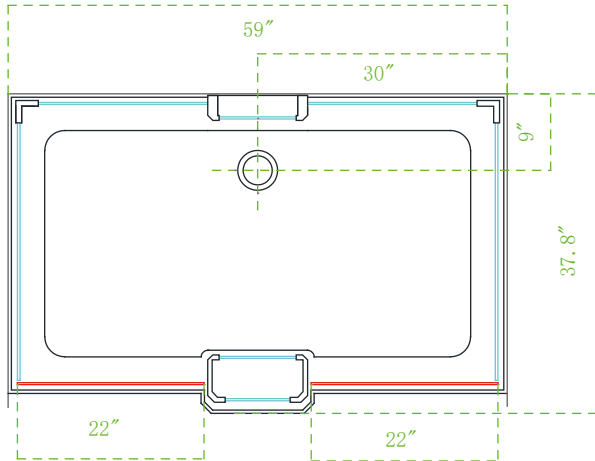

Model: WS123

Size: 59" x 35.4" x 88.2"

Top view

Bottom view