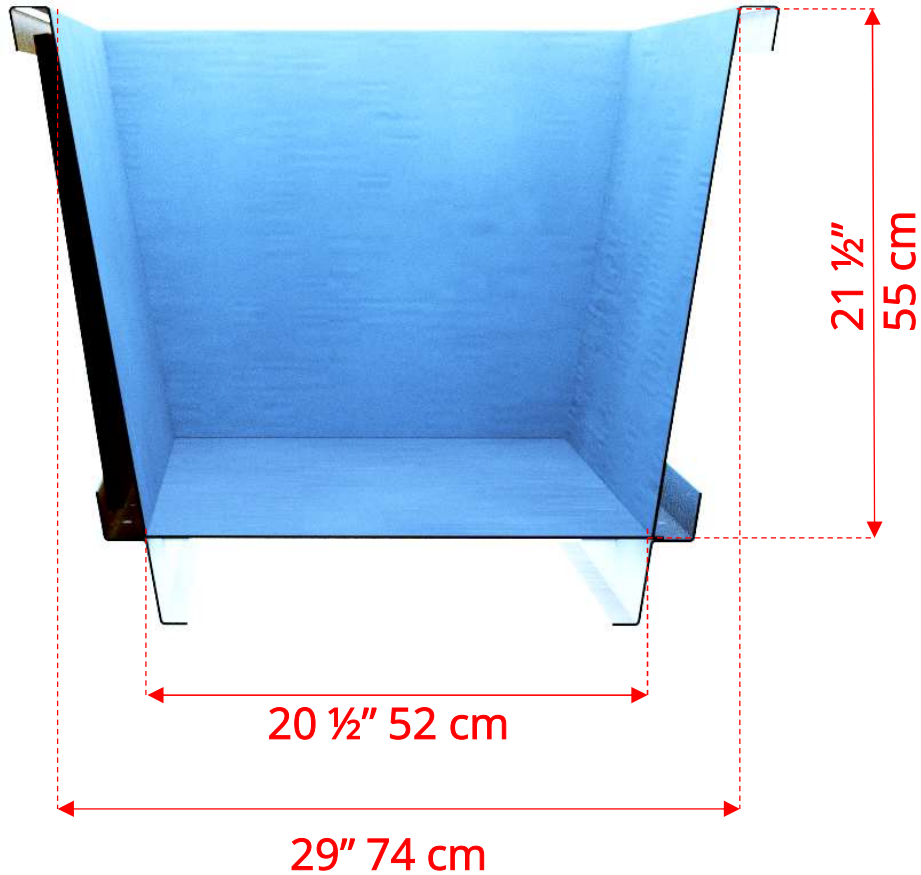

CTC362CPP

The Polar Plunge Tub

CTC362CPP The Polar Plunge Tub

730174
33" x 71" Roll Up Cover
(Optional)