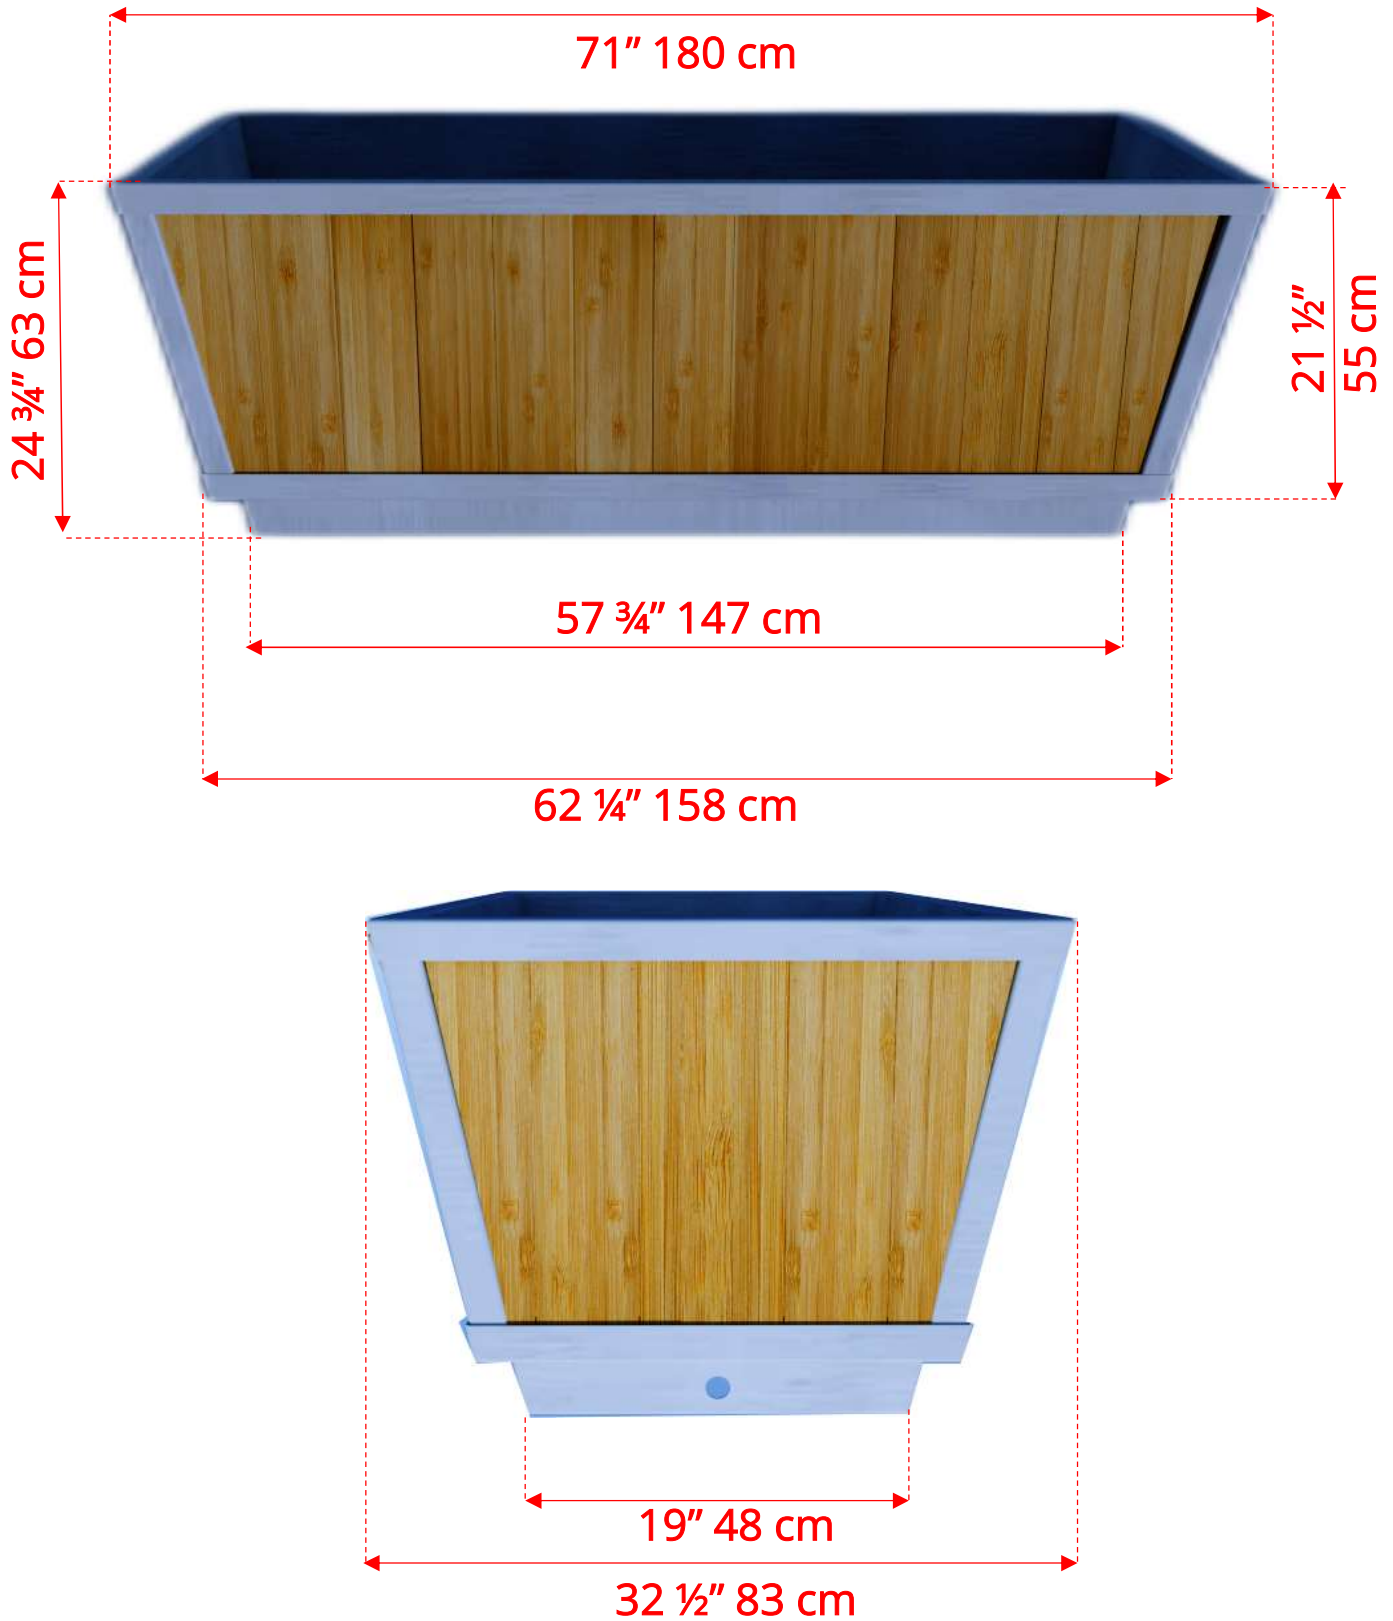

CTC362CPP

The Polar Plunge Tub

CTC362CPP The Polar Plunge Tub

730174
33" x 71" Roll Up Cover
(Optional)