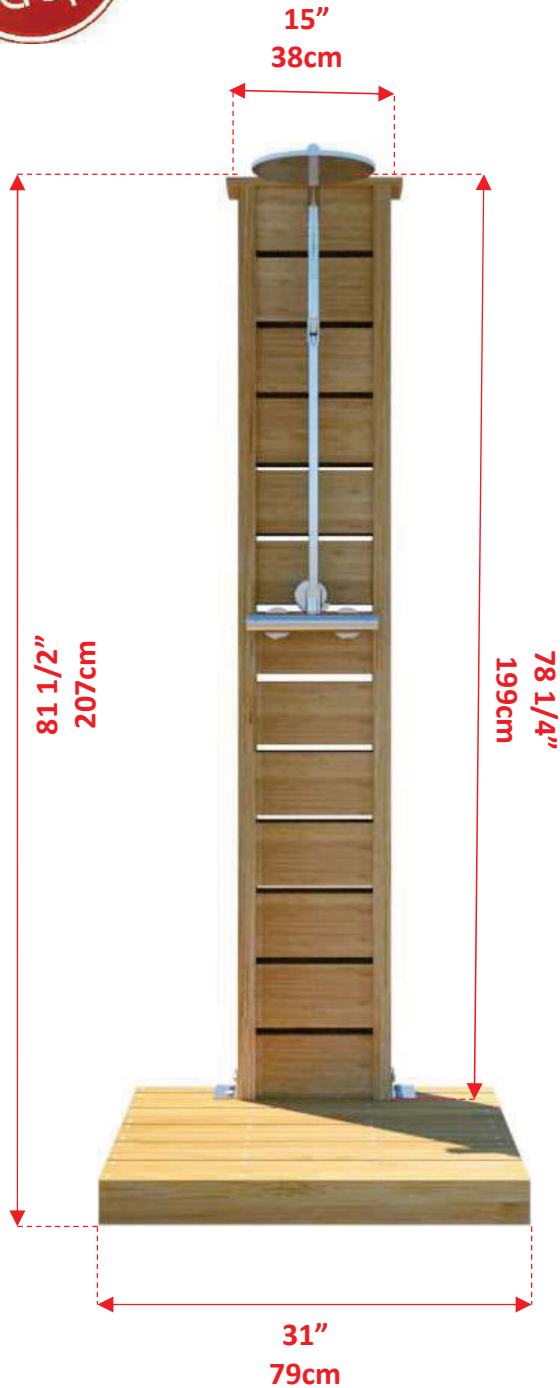

Model 510S Sunlight Outdoor Shower

Parts Identification & Assembly Instructions

Packaging
80" x 14" x 7" 125 lbs
203cm x 36cm x 18cm 57kgs