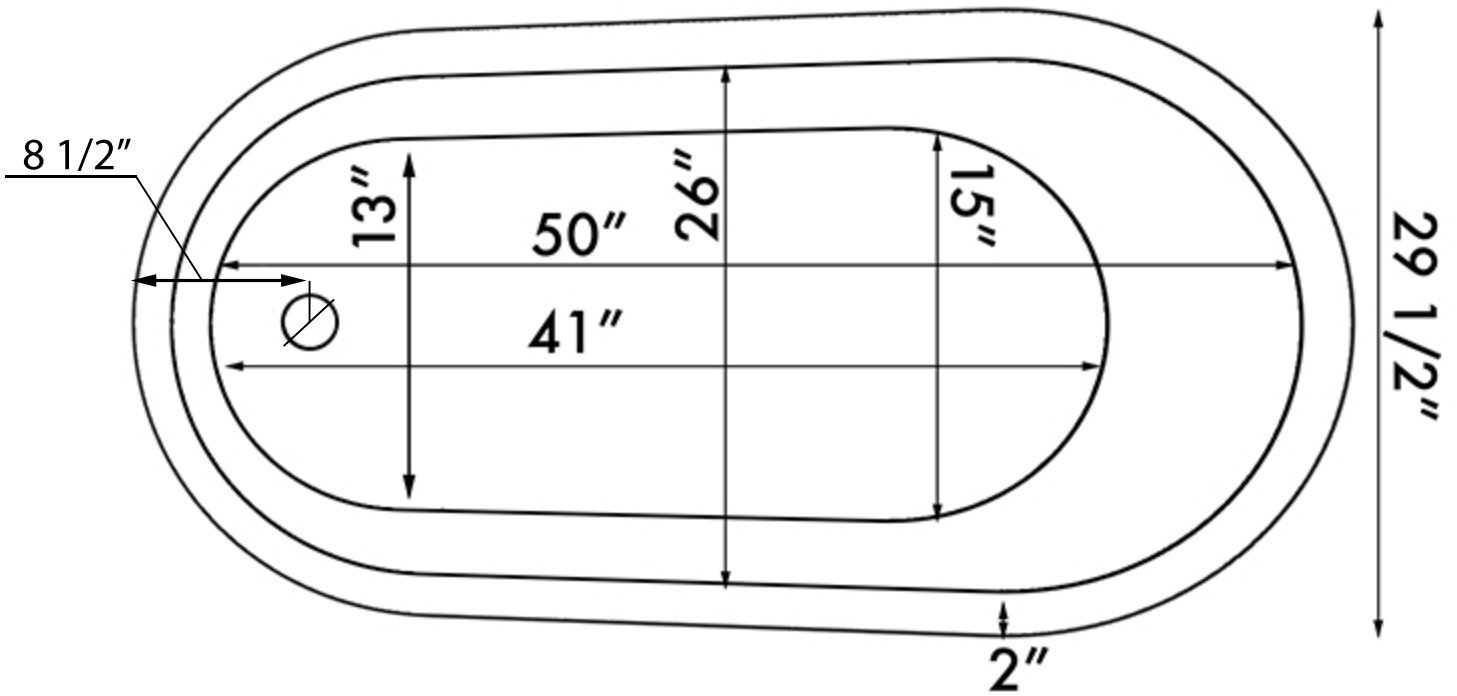

Drain and Overflow 2" Diameter

58" Swedish Slipper Tub SWED58

Customer Service: 866-448-8827

Tolerance +/- 1/4"

Units : Inches