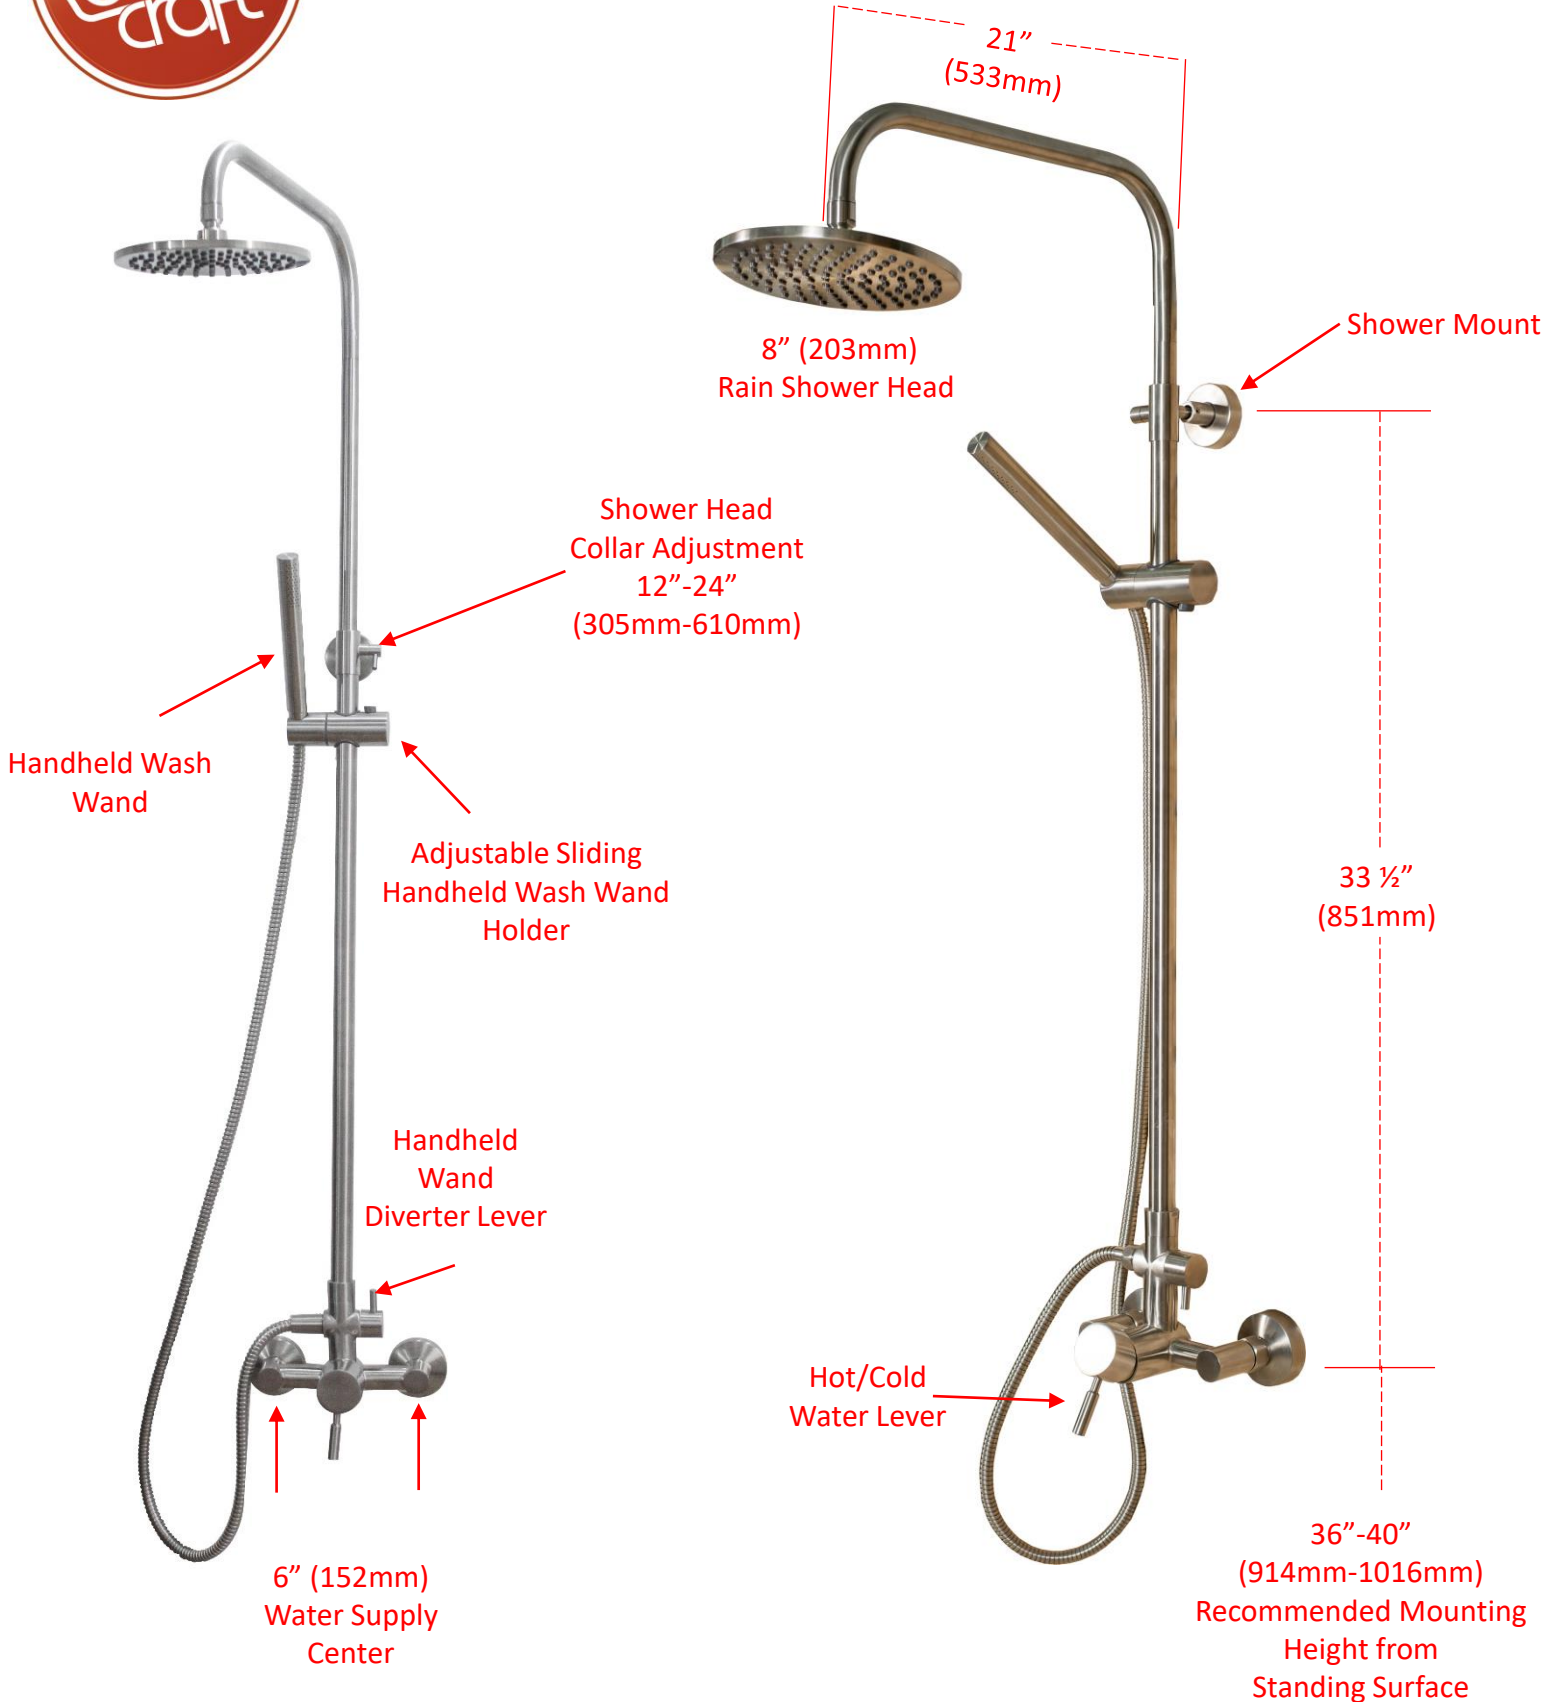

# Dundalk Leisurecraft Premium Shower Hardware

Shower is supported by single mount at top.  
 Requires secure plumbing at water supply inlets to prevent shower from swinging outwards.