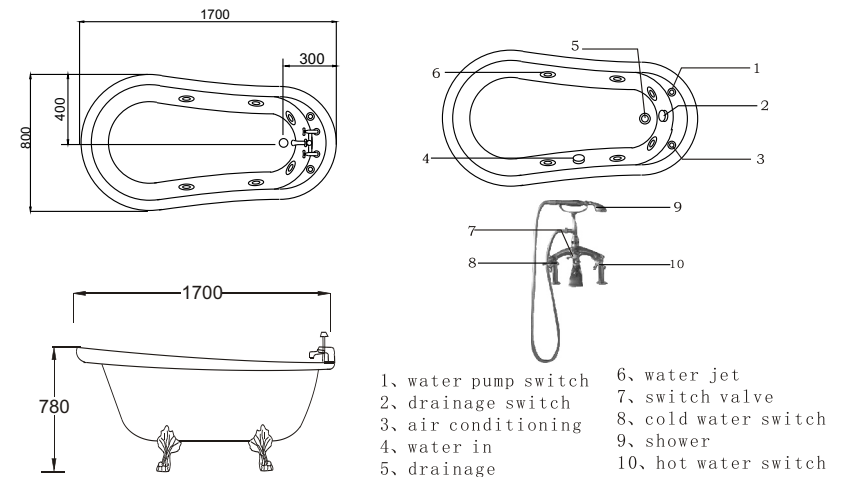

## INSTALLATION

1. Fix shower head and pillow first.
2. Connect the drain hose to the cloaca.
3. Connect to the cool and hot water pipe.
4. Adjust the screw on the feet to make the bathtub horizontal.
5. Connect to power supply, then fill water to have a test.

### 2. Hydraulic massage

Press the pump switch to start the pump and Jacuzzi, and turn the air regulator to adjust the hydraulic power. Push the nozzle to change the water spray direction. Press the switch again to turn off the pump.

### 3. Shower

Turn the cool/hot water switch to get suitable temperature, then turn the shift switch to use shower head to take a shower.

## Sketch

Size:1700x800x780mm