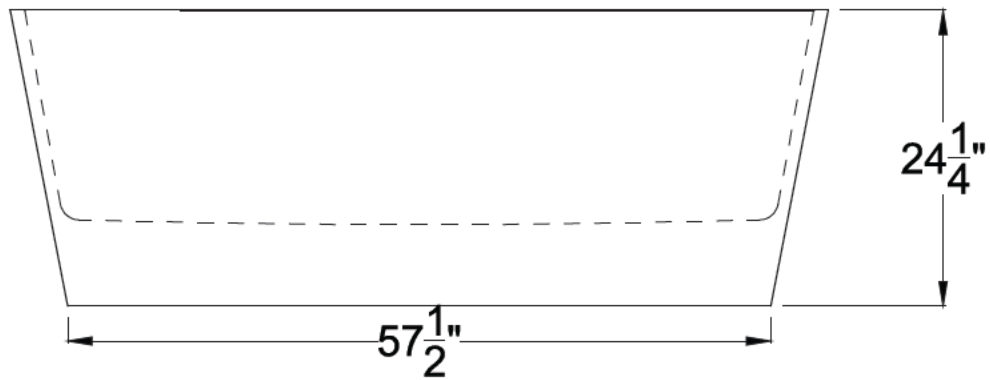

ANZZI™

ROSSETTO & KOSIMA

Freestanding Bathtub
FT-AZ503 & FT-AZ8414

Dimensions:

27.75" L x 66.8" W x 24.25" H

Weight: 418 lb.

Material: ANZZI Stone™ Resin

Capacity: 82 gal

For more information visit

www.ANZZI.com or call

1-844-44-ANZZI

Perfection is our Tradition™