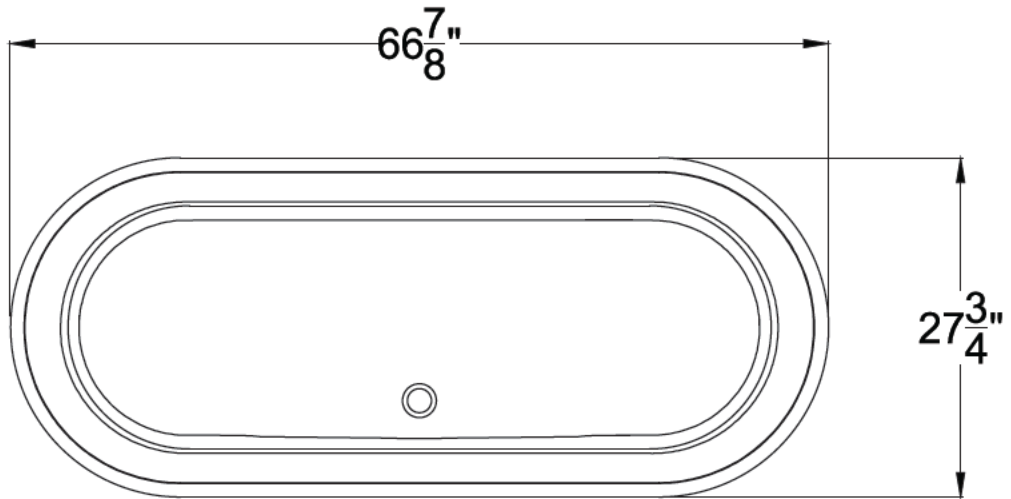

ANZZI™

ROSSETTO & KOSIMA

Freestanding Bathtub
FT-AZ503 & FT-AZ8414

Dimensions:

27.75" L x 66.8" W x 24.25" H

Weight: 418 lb.

Material: ANZZI Stone™ Resin

Capacity: 82 gal

For more information visit

www.ANZZI.com or call

1-844-44-ANZZI

Perfection is our Tradition™