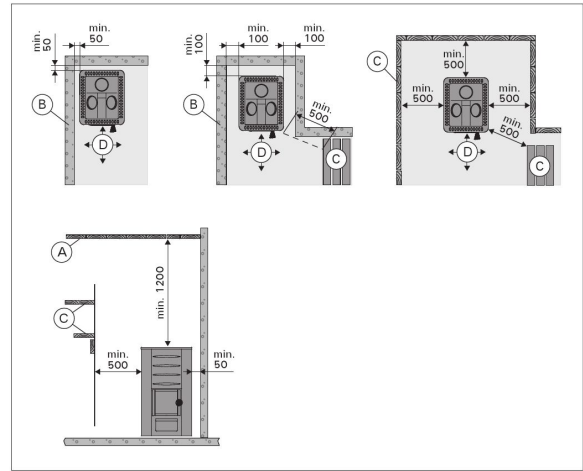

Technical images

1.2. Stove Parts

- A. Upper connection opening
- B. Rear connection opening
- C. Soot opening
- D. Stove door
- E. Ash box