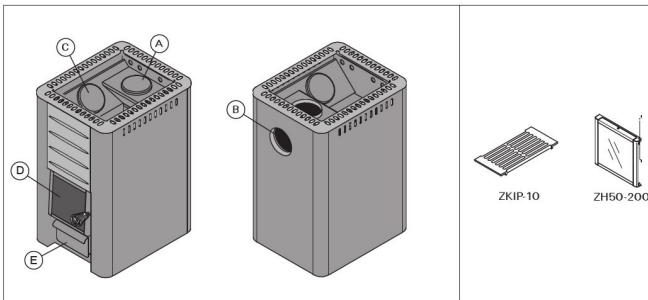

Technical images

1.2. Stove Parts

- A. Upper connection opening
- B. Rear connection opening
- C. Soot opening
- D. Stove door
- E. Ash box

Stove parts