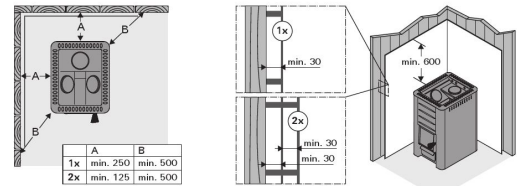

Technical images

1.2. Stove Parts

- A. Upper connection opening
- B. Rear connection opening
- C. Soot opening
- D. Stove door
- E. Ash box