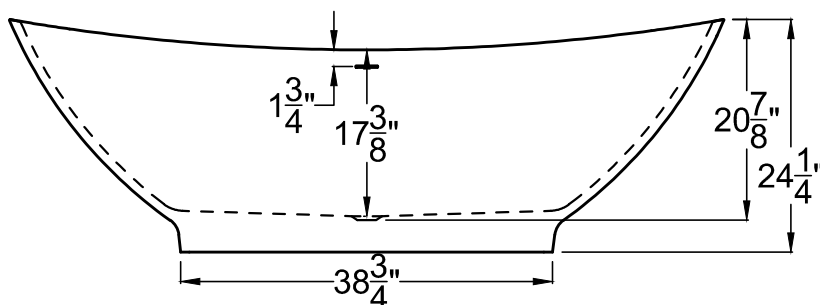

## 7233LC

33 $\frac{1}{2}$ "x74 $\frac{3}{8}$ "x24 $\frac{1}{4}$ "

**INSTALLATION:** It is important that all leveling feet are completely touching the floor and level to insure proper draining.

### GENERAL SPECIFICATIONS:

**Material** STONE RESIN

**Soaker Weight :** 275lbs/125kg

**Average Fill:** 74Gallons