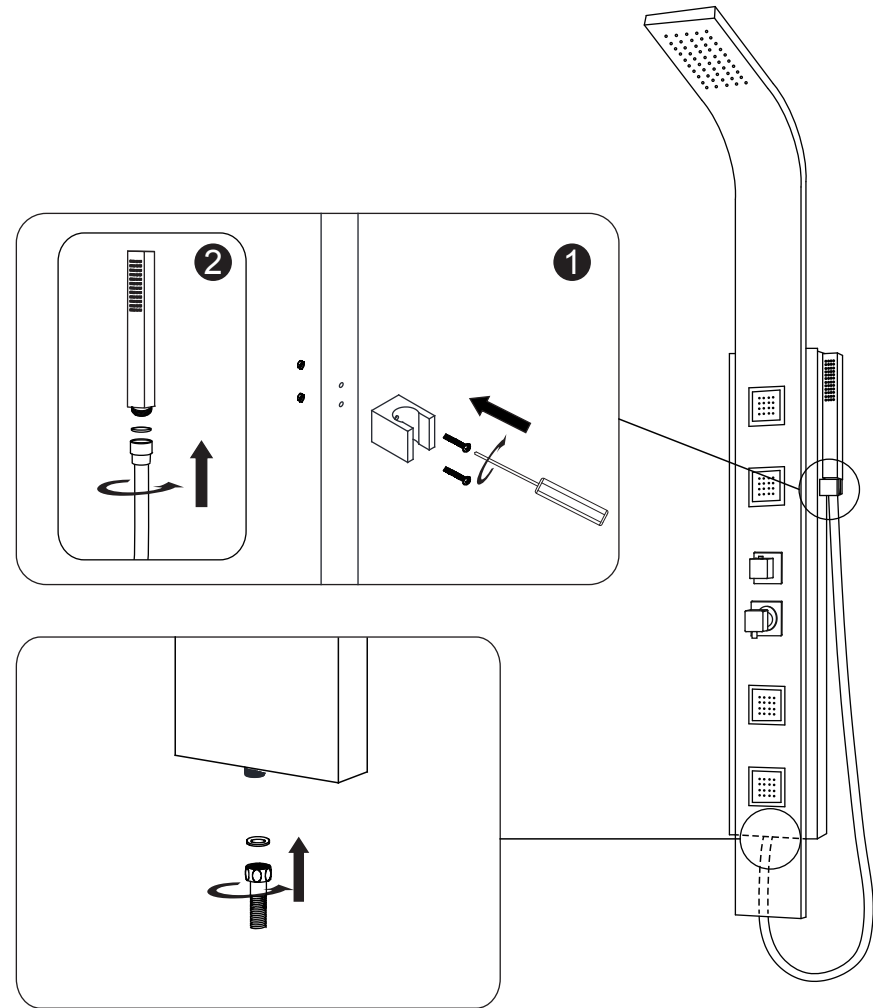

# Installation Instructions ABSP10 shower panel

## III. HAND SHOWER INSTALLATION

## I. Function

1. Shower Head
2. Body jets
3. Diverter
4. Mixer
5. Hand shower

## II. Installation

Note! Before drilling any holes for fixing your shower panel ensure that there are no hidden cables or pipework within the wall