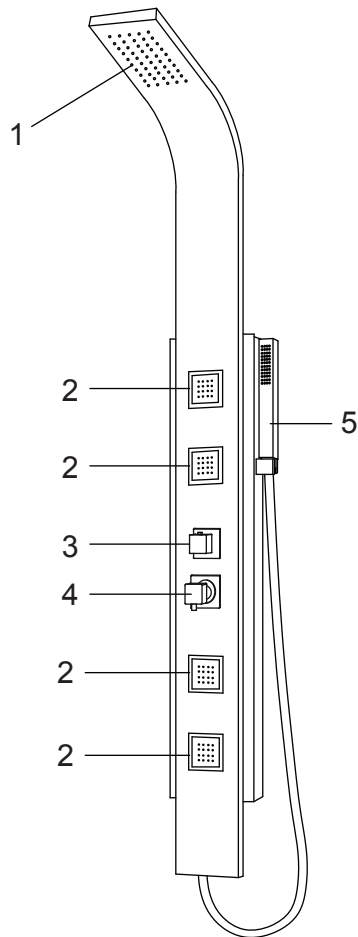

# Installation Instructions ABSP10 shower panel

## III. HAND SHOWER INSTALLATION

## I. Function

1. Shower Head
2. Body jets
3. Diverter
4. Mixer
5. Hand shower

## II. Installation

Note! Before drilling any holes for fixing your shower panel ensure that there are no hidden cables or pipework within the wall