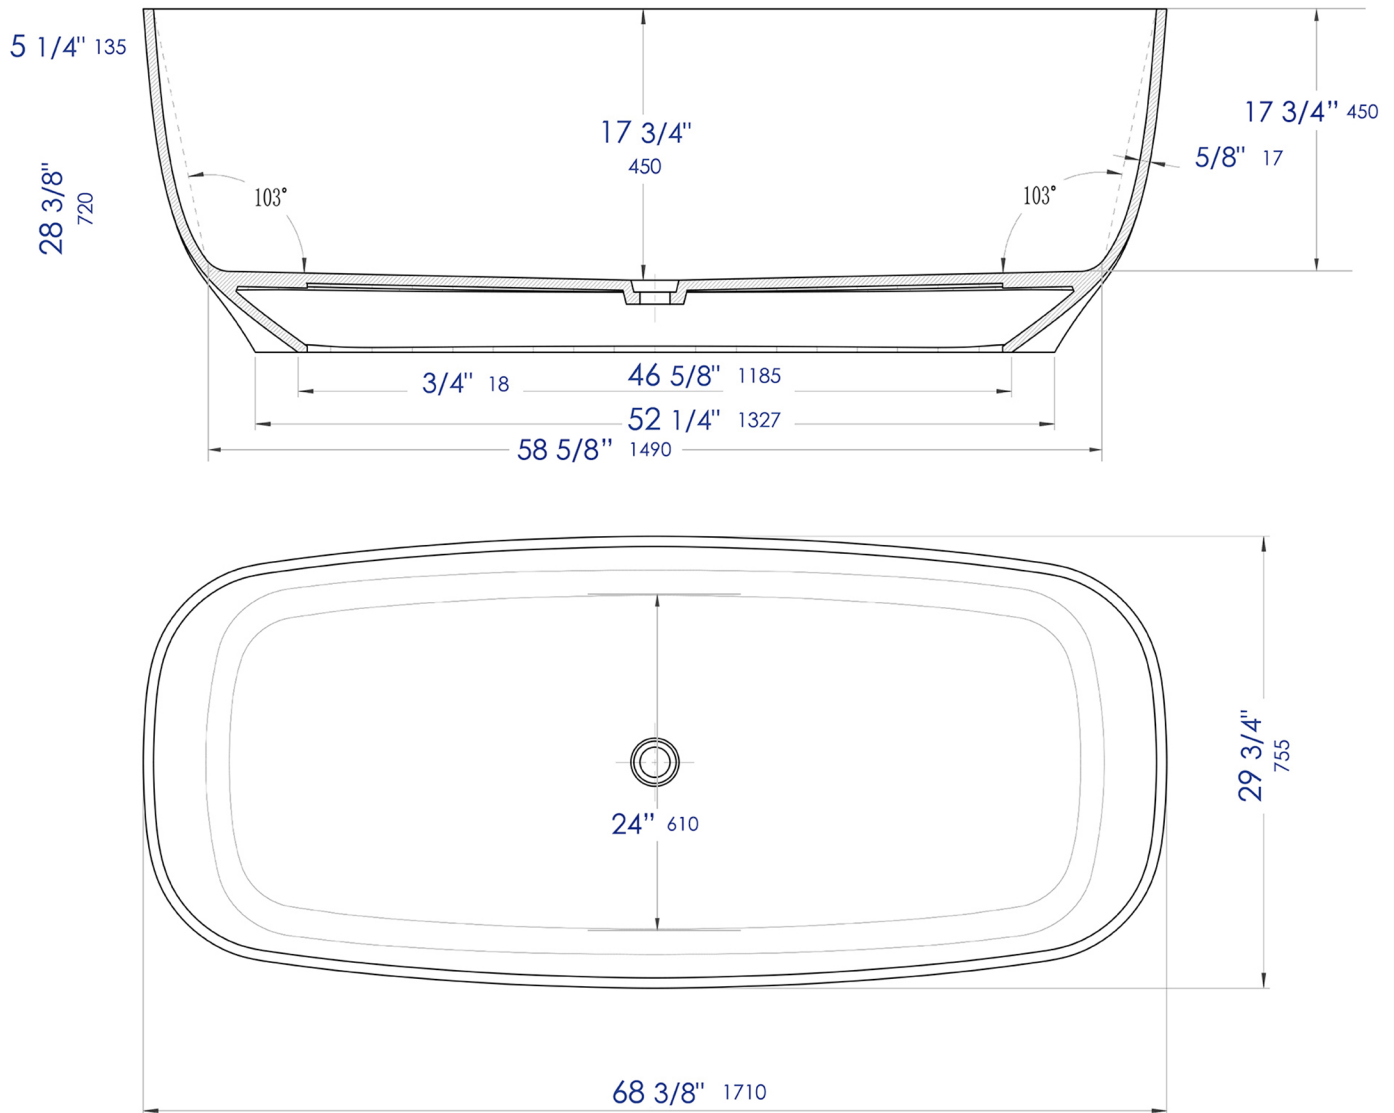

AB9980

67" White Matte Solid Surface
Resin Bathtub

Note: All product dimensions are approximate and should be verified on site prior to installation.
Visit www.ALFIbrand.com for more information.