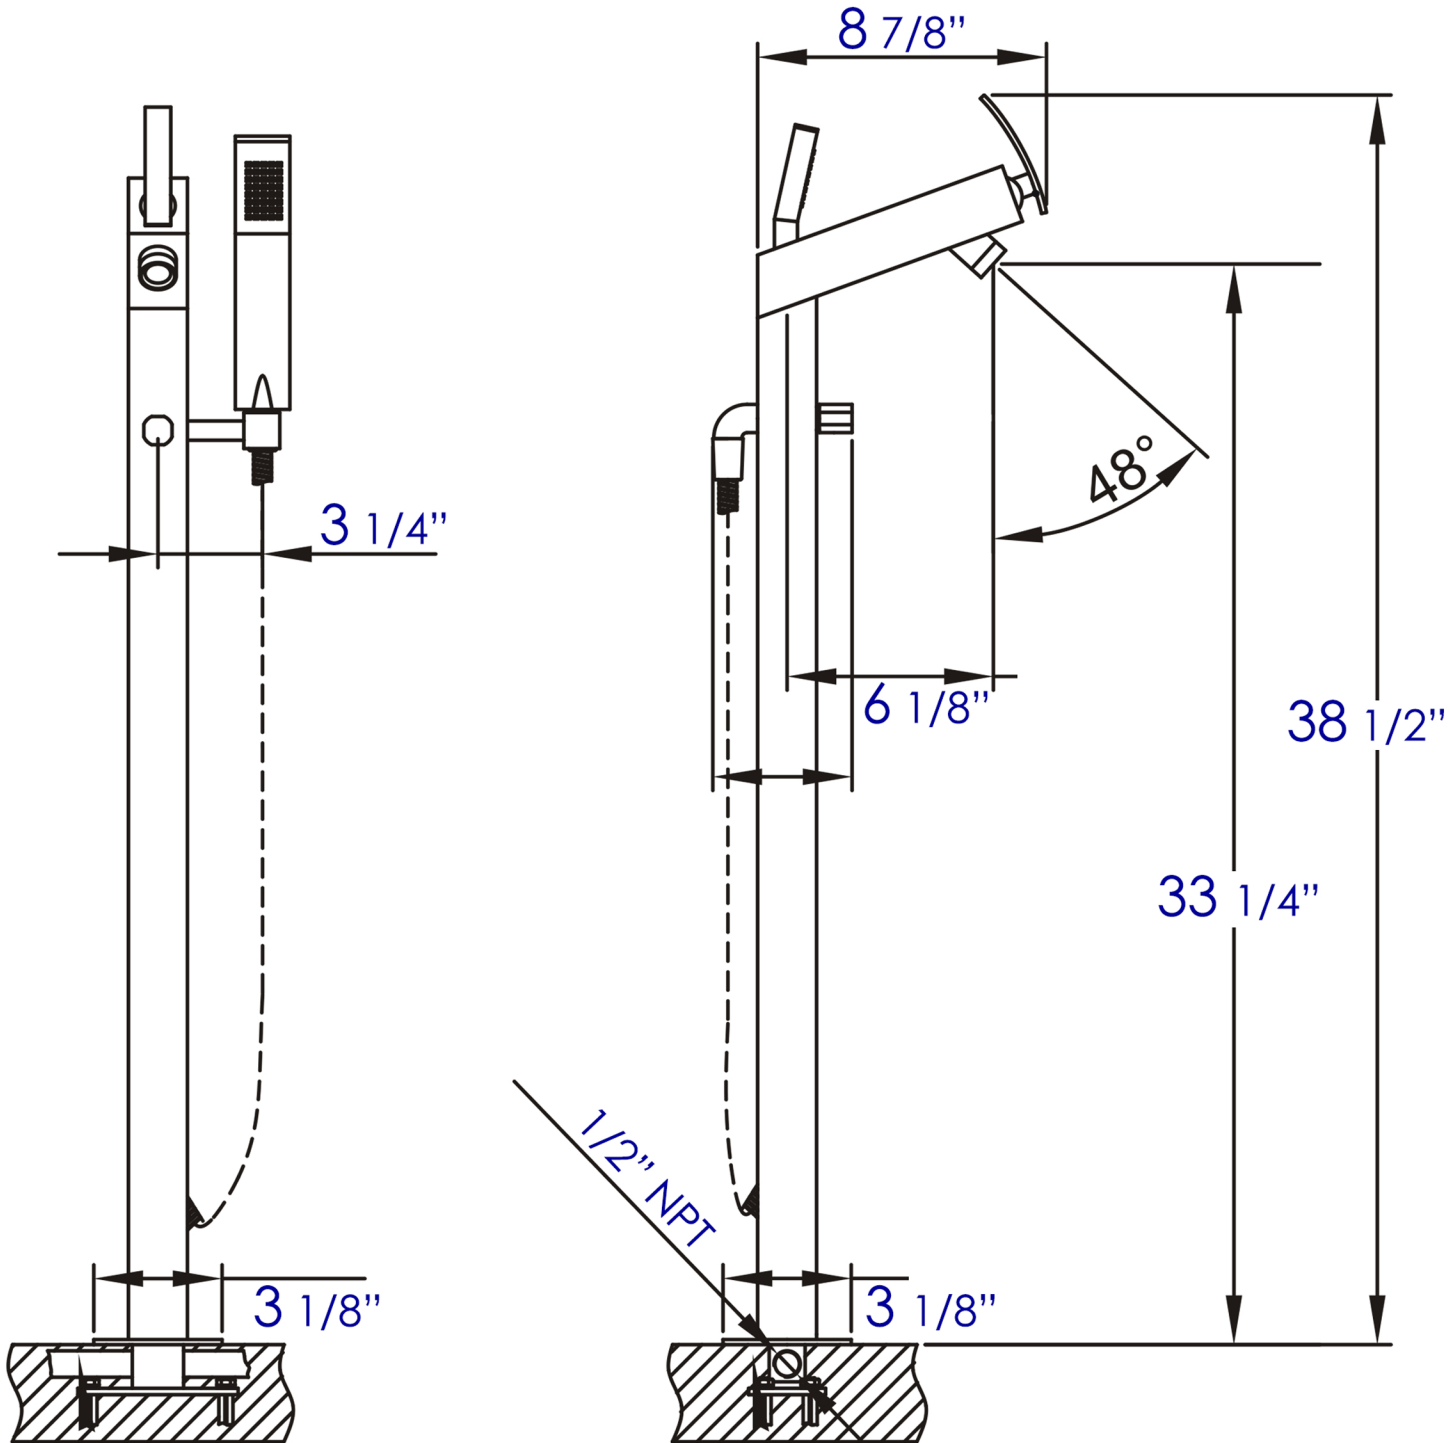

AB2728

Floor Mounted Tub Filler + Mixer
Hand Held Shower Head

Note: All product dimensions are approximate and should be verified on site prior to installation.
Visit www.ALFIbrand.com for more information.