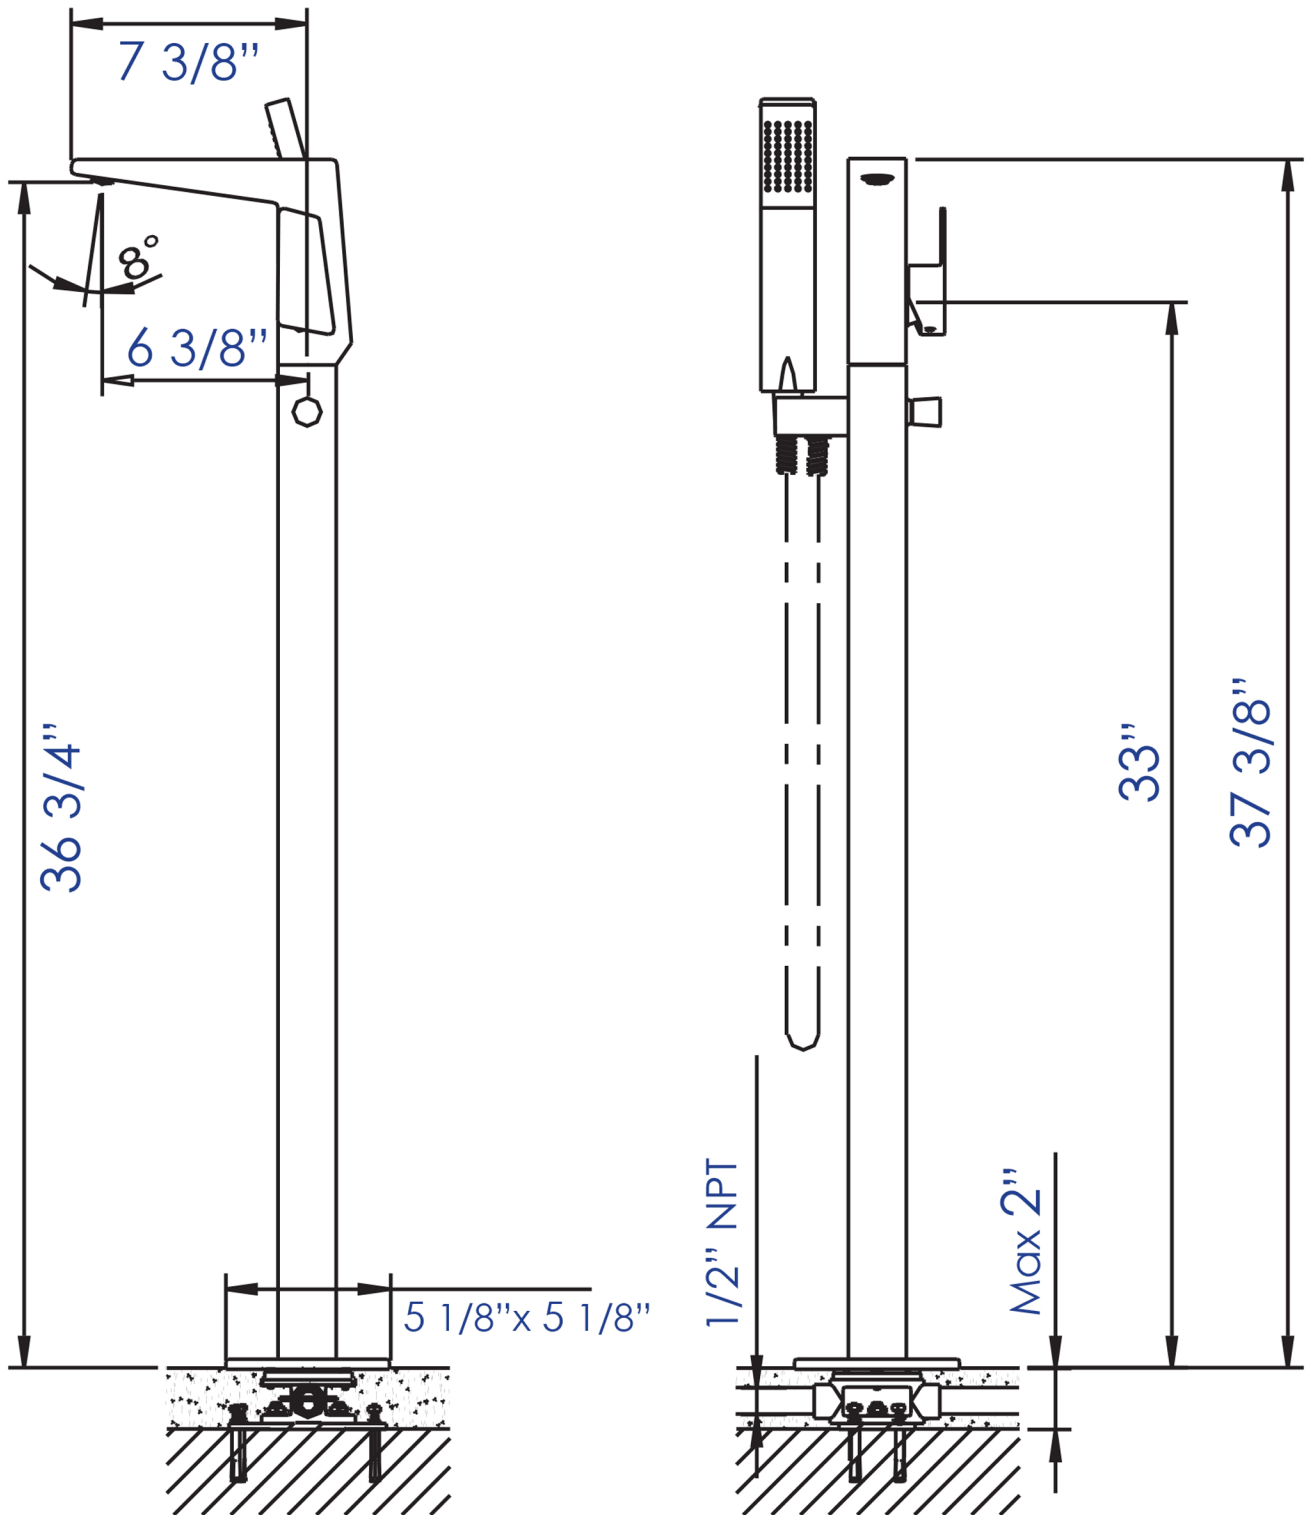

## Single Hole Floor Mounted Tub Filler

**Note:** All product dimensions are approximate and should be verified on site prior to installation.  
Visit [www.ALFIbrand.com](http://www.ALFIbrand.com) for more information.