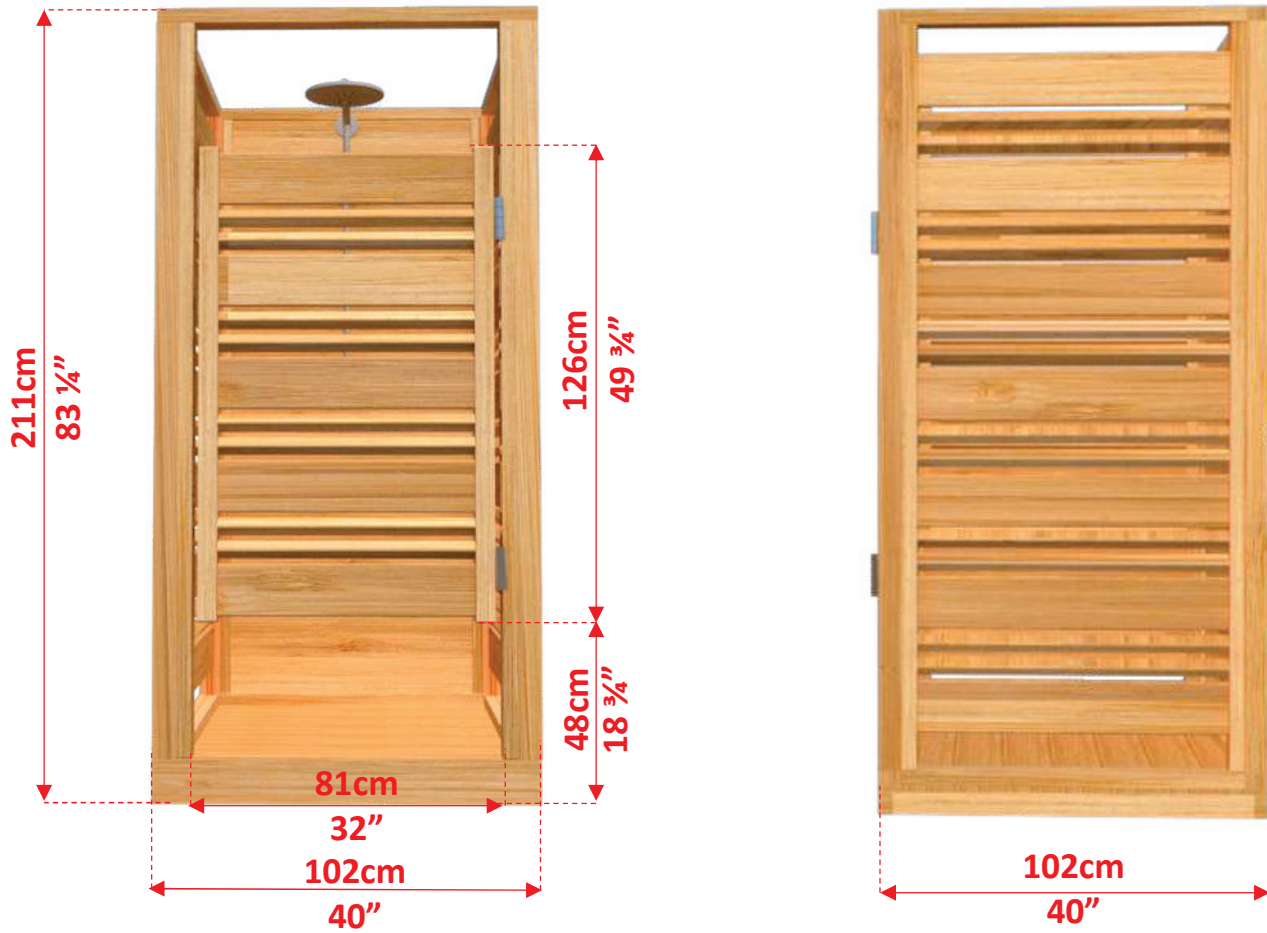

Model 550S

Cloudburst Outdoor Shower

Parts Identification & Assembly Instructions

FRONT VIEW

SIDE VIEW

Packaging

83" x 59" x 22" 255 lbs
211cm x 150cm x 56cm 116kgs