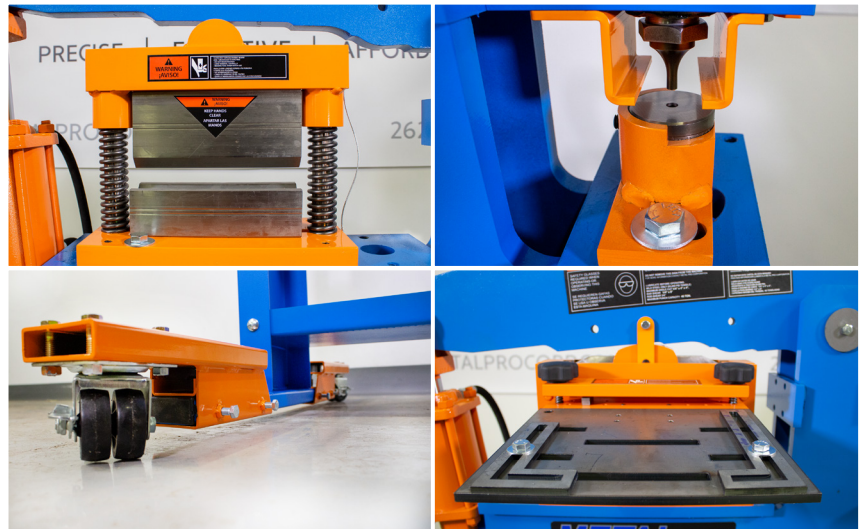

Part #	Round P&D Sets
MP4140	1/4, 3/8, 1/2, 5/8, 3/4"
MP4142	9/32, 11/32, 13/32, 15/32, 17/32, 19/32, 21/32, 23/32"
MP4144	25/32, 27/32, 29/32, 31/32, 13/16, 15/16, 7/8, 1"
MP4146	9/32, 11/32, 13/32, 15/32, 17/32, 19/32, 21/32, 23/32, 25/32, 27/32"

METALpro

4715 136th Avenue, Hamilton, MI 49419
(262) 679-0504

metalprocorp.com