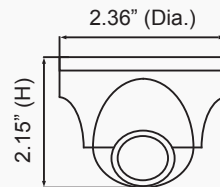

HD-TVI 4MP Mini-Turret Color Cameras

HT471TG 2.9mm fixed lens, dark gray housing

HT471TW 2.9mm fixed lens, white housing

Features

- 1/3" Progressive Scan CMOS, 4MP
- Compact size - only 2.36" in diameter!
- 12 IR LEDs
- Cast aluminum construction
- Signal distance up to 1600 feet*
- Full OSD operation via UTC (TVI output only)
- Vandal resistant
- IP66 compliant, weather resistant
- 12VDC operation
- 5 year warranty

Specifications

Image Sensor	1/3" Progressive Scan CMOS, 4MP
Resolution	2560 x 1440 @ 15fps (default)
Minimum Illumination	0.00 lux (IR LED on)
Effective Pixels	2184 (H) x 2202 (V)
Total Pixels	3096 (H) x 2281 (V)
Electronic Shutter Speed	Auto / Manual
Number of IR LEDs	12
IR Range	35 ft. (depending on scene reflection)
Day/Night	Auto / Color / BW / Ext
Scanning System	Progressive
Synchronization	Internal
Communication	UTC
Frequency	15.734kHz (H) / 60Hz (V)
Video Output	1.0Vp-p / 75 ohms
S/N Ratio	More than 50dB
AGC	Auto
White Balance	Auto
Operating Temperature	14° F – 120° F
Power Supply	12VDC (power supply not included)
Power Consumption	100mA (IR off) / 200mA (IR on)
Certification	FCC, RoHS
Dimensions	2.36" (Dia.) x 2.15" (H)
Weight	10 oz.