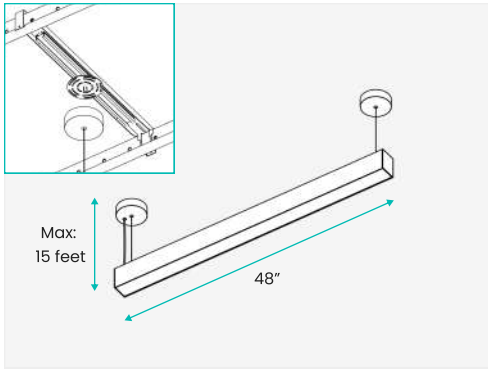

LED Linear PRO Pendant

The PRO Series provides an attractive look in all atmospheres. With a stunning light that absolutely radiates from the aluminum extrusion. The high lumen output and 95+ CRI, combined with a balanced polycarbonate diffuser brings forth the utmost best in lighting. With an upscale design that is dressed to impress! With 0-10v dimming, it comes with multiple mounting options.

Additional Spec Details*

Model:	4 foot led linear fixture (pro) / 8 foot led linear fixture (pro) / 4 foot led linear fixture emergency (pro) / 8 foot led linear fixture emergency (pro)
Fixture type:	led linear lighting fixture
Body color:	white / black
Material:	aluminum casing
Light direction:	down
Color temperature:	3000K / 3500K / 4000K
CRI:	91+
Dimming:	0-10v / 1-10v
Dimensions:	l: 48", h: 3.5", w: 2.72" / l: 96", h: 3.5", w: 2.72"
Power consumption:	40w
Lumen output:	4000lm (for 4 foot) / 8000lm (for 8 foot)
Average lifetime:	30,000 hours
Emergency Battery:	yes (for emergency options)

Types of Installation

J-BOX mount

T-Clip (for drop ceiling)

T-Support (for drop ceiling)

Ordering guide

Sample: [FTC 4'-W-3000-TS](#)

Model:	4' LP / 8' LP / 4'LPE / 8'LPE	
Body color:	B-Black / W-White	
Color temperature:	3000 / 3500 / 4000	