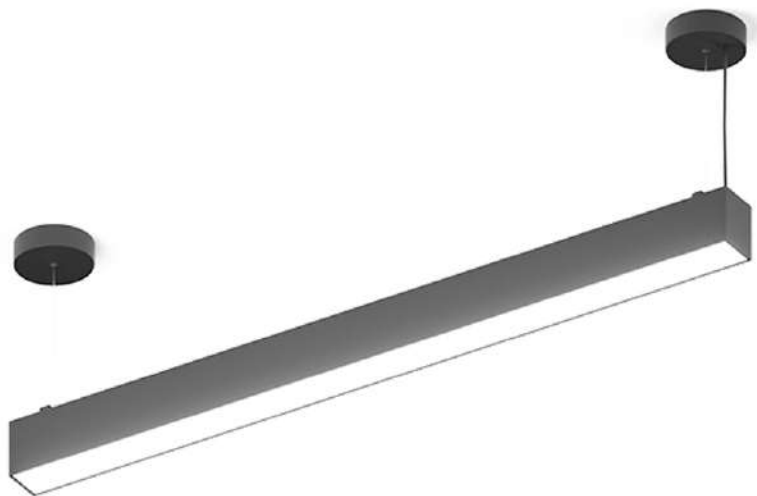

LED Linear PRO Pendant

The PRO Series provides an attractive look in all atmospheres. With a stunning light that absolutely radiates from the aluminum extrusion. The high lumen output and 95+ CRI, combined with a balanced polycarbonate diffuser brings forth the utmost best in lighting. With an upscale design that is dressed to impress! With 0-10v dimming, it comes with multiple mounting options.

Additional Spec Details*

Model:	4 foot led linear fixture (pro) / 8 foot led linear fixture (pro) / 4 foot led linear fixture emergency (pro) / 8 foot led linear fixture emergency (pro)
Fixture type:	led linear lighting fixture
Body color:	white / black
Material:	aluminum casing
Light direction:	down
Color temperature:	3000K / 3500K / 4000K
CRI:	91+
Dimming:	0-10v / 1-10v
Dimensions:	l: 48", h: 3.5", w: 2.72" / l: 96", h: 3.5", w: 2.72"
Power consumption:	40w
Lumen output:	4000lm (for 4 foot) / 8000lm (for 8 foot)
Average lifetime:	30,000 hours
Emergency Battery:	yes (for emergency options)

Types of Installation

J-BOX mount

T-Clip (for drop ceiling)

T-Support (for drop ceiling)

Ordering guide

Sample: [FTC 4'-W-3000-TS](#)

Model:	4' LP / 8' LP / 4'LPE / 8'LPE	
Body color:	B-Black / W-White	
Color temperature:	3000 / 3500 / 4000	