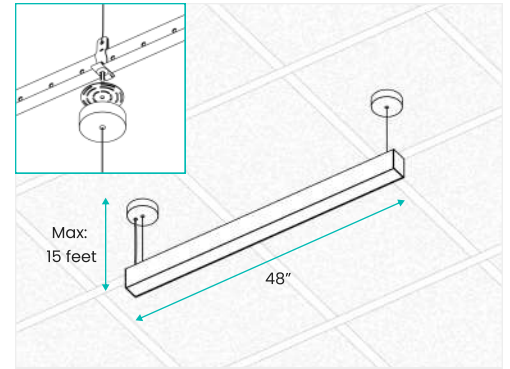

T-Support (for drop ceiling)

Ordering guide

Sample: [FTC 4'-W-3000-TS](#)

Model:	4' LP / 8' LP / 4'LPE / 8'LPE	
Body color:	B-Black / W-White	
Color temperature:	3000 / 3500 / 4000