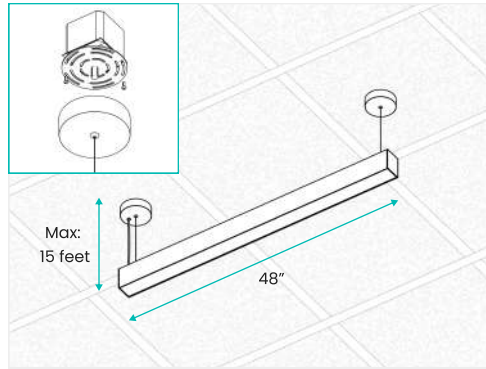

LED Linear PRO Pendant

The PRO Series provides an attractive look in all atmospheres. With a stunning light that absolutely radiates from the aluminum extrusion. The high lumen output and 95+ CRI, combined with a balanced polycarbonate diffuser brings forth the utmost best in lighting. With an upscale design that is dressed to impress! With 0-10v dimming, it comes with multiple mounting options.

Additional Spec Details*

Model:	4 foot led linear fixture (pro) / 8 foot led linear fixture (pro) / 4 foot led linear fixture emergency (pro) / 8 foot led linear fixture emergency (pro)
Fixture type:	led linear lighting fixture
Body color:	white / black
Material:	aluminum casing
Light direction:	down
Color temperature:	3000K / 3500K / 4000K
CRI:	91+
Dimming:	0-10v / 1-10v
Dimensions:	l: 48", h: 3.5", w: 2.72" / l: 96", h: 3.5", w: 2.72"
Power consumption:	40w
Lumen output:	4000lm (for 4 foot) / 8000lm (for 8 foot)
Average lifetime:	30,000 hours
Emergency Battery:	yes (for emergency options)

Types of Installation

J-BOX mount

T-Clip (for drop ceiling)

T-Support (for drop ceiling)

Ordering guide

Sample: [FTC 4'-W-3000-TS](#)

Model:	4' LP / 8' LP / 4'LPE / 8'LPE	
Body color:	B-Black / W-White	
Color temperature:	3000 / 3500 / 4000	