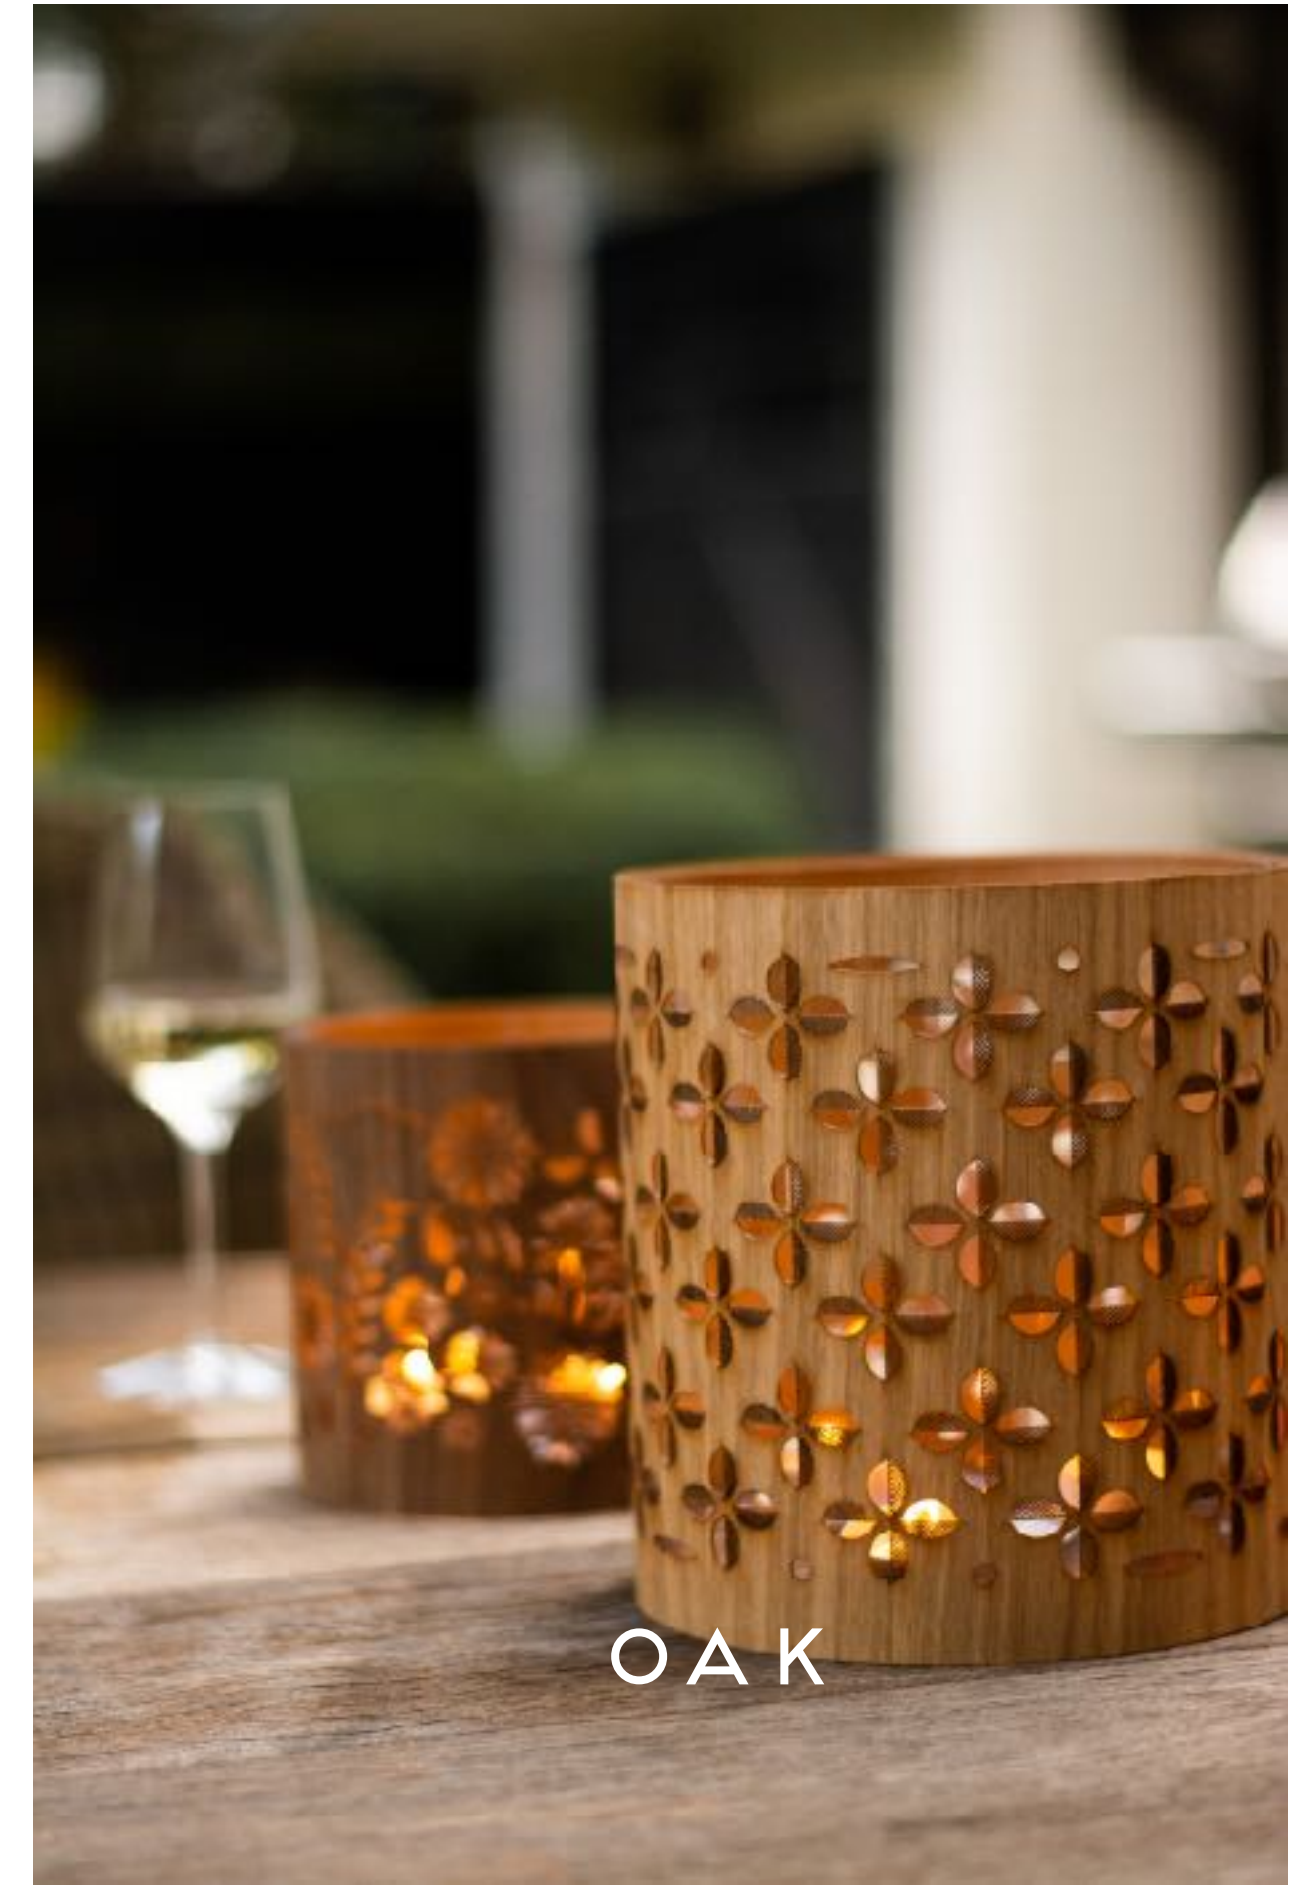

JJ
MAPLE
OAK
WALNUT
L-6.5x7
M-5x5
S-4x5

MAPLE

OAK