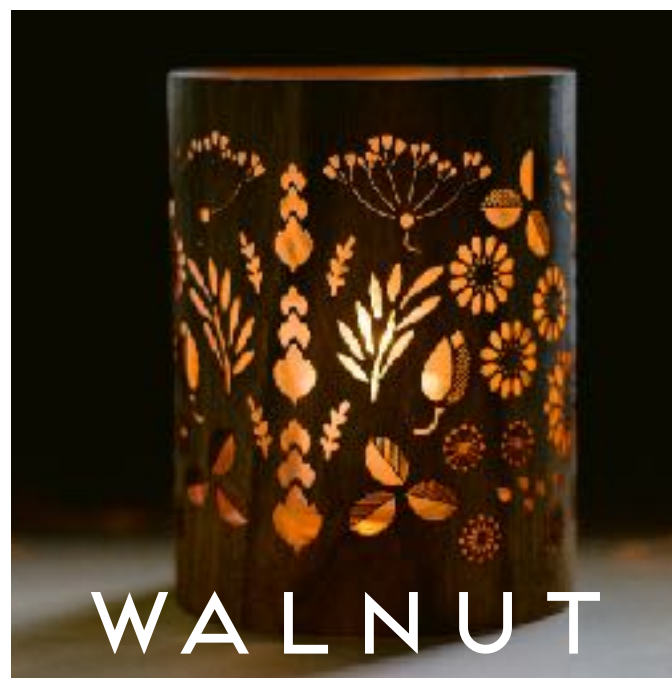

FL
MAPLE
OAK
WALNUT
L-6.5x7
M-5x5
S-4x5