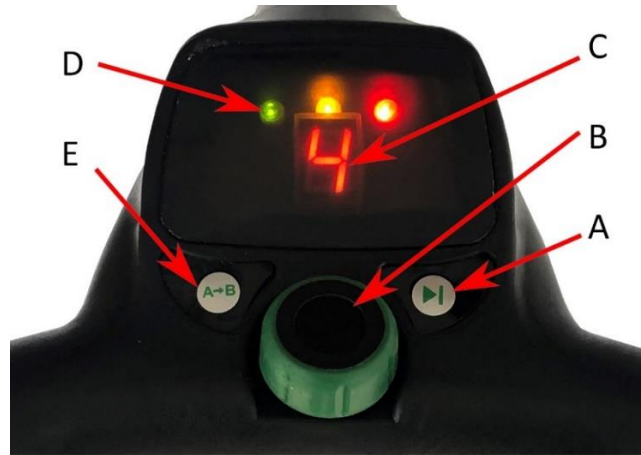

User Guider for NovaCaddy P1D3 Electric Golf Trolley

Brief Operating Instructions

- A. Dual-Function, Power/Stop-Go
- B. Speed Control Dial
- C. LED Digital Display
- D. Battery Level
(Green: High, Yellow: Mid, Red: Low)
- E. Timer Cruise

A. Dual Function (Power/Stop-Go)

The Dual Function (Power/Stop-Go Combo button) controls the caddy's power supply. Press and hold for 2-5 seconds in order to turn the caddy ON or OFF. LED Battery/Power indicator will lite up when power is ON.

B. Speed controller

Scrolling of the Rheostat Speed Control knob lets you choose your preferred speed to suit your space perfectly, and the digital display will show the speed. The speed level is from 1 to 9.

C. LED Digital Display

Digital display shows the speed level and Timer Function. The speed level is from 1 to 9. Timer 10M/20M/30M function shows as Program a/b/c.

D. Power Level.

H (High power): Green Color; MID (Mid power): Yellow Color; LOW (Low power): Red Color