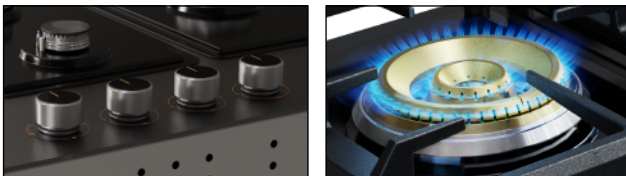

GLG30401-Y MOONSHADOW Collection

30-inch Tri-Ring Series Cooktop

FOTILE
A BREATH OF FRESH ENGINEERING®

Main Features

MOONSHADOW Color

Exclusive designer color with frosted matte anti-glare glass finish that resists fingerprints and water stains.

Sync Connect with Range Hood*

Seamlessly pair with FOTILE MOONSHADOW Collection range hood for convenient operation, activating the range hood when the cooktop is turned on.

High Heat Tri-Ring Burner

Powerful 18K BTU burner for quick boiling and delicate simmering. Its unique design ensures more even heat distribution than duo-ring burners, guaranteeing consistent cooking results.

Specifications

Style and Design

Panel Material	Matte Anti-Glare Glass
Color	MOONSHADOW
Number of Burners	4
Grate Material	Cast Iron
Burner Material	Aluminium & Brass
Knob Material	Nylon
Burner Type	Sealed
Burner Interval	Left to right center: 20"
Continuous Grate	Yes