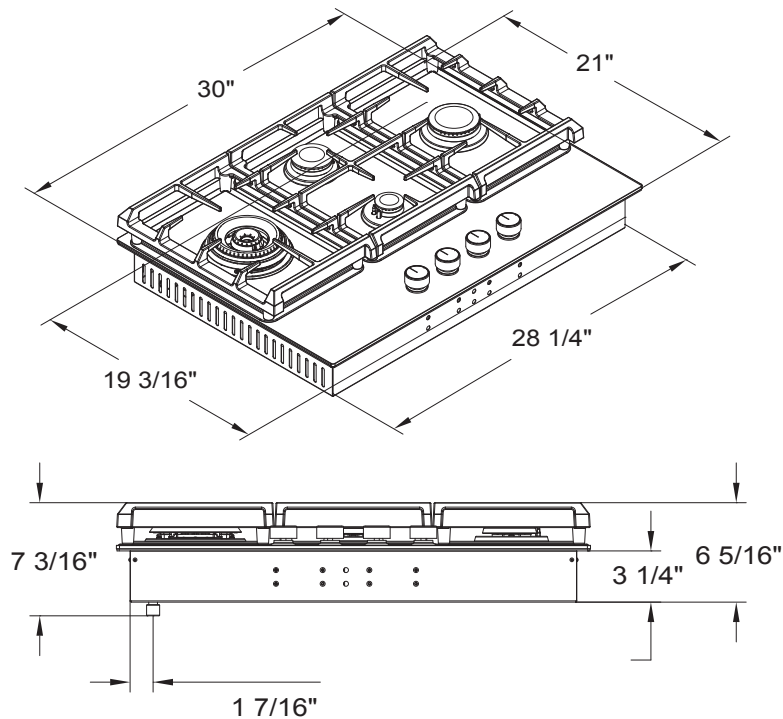

GLG30401-Y MOONSHADOW Collection 30-inch Tri-Ring Series Cooktop

FOTILE

A BREATH OF FRESH ENGINEERING®

Product Dimensions

Product Dimension / Weight

Overall Width (inches)	30"
Overall Height (inches)	6"
Overall Depth (inches)	21"
Net Weight (approx.)	58 lbs.
Gross Weight (approx.)	68.3 lbs.

Notes: All height, width, and depth dimensions are shown in inches. FOTILE reserves the absolute and unrestricted right to change product materials and specifications at any time without notice. Consult the product's installation instructions for final dimensional data and other details prior to installation.