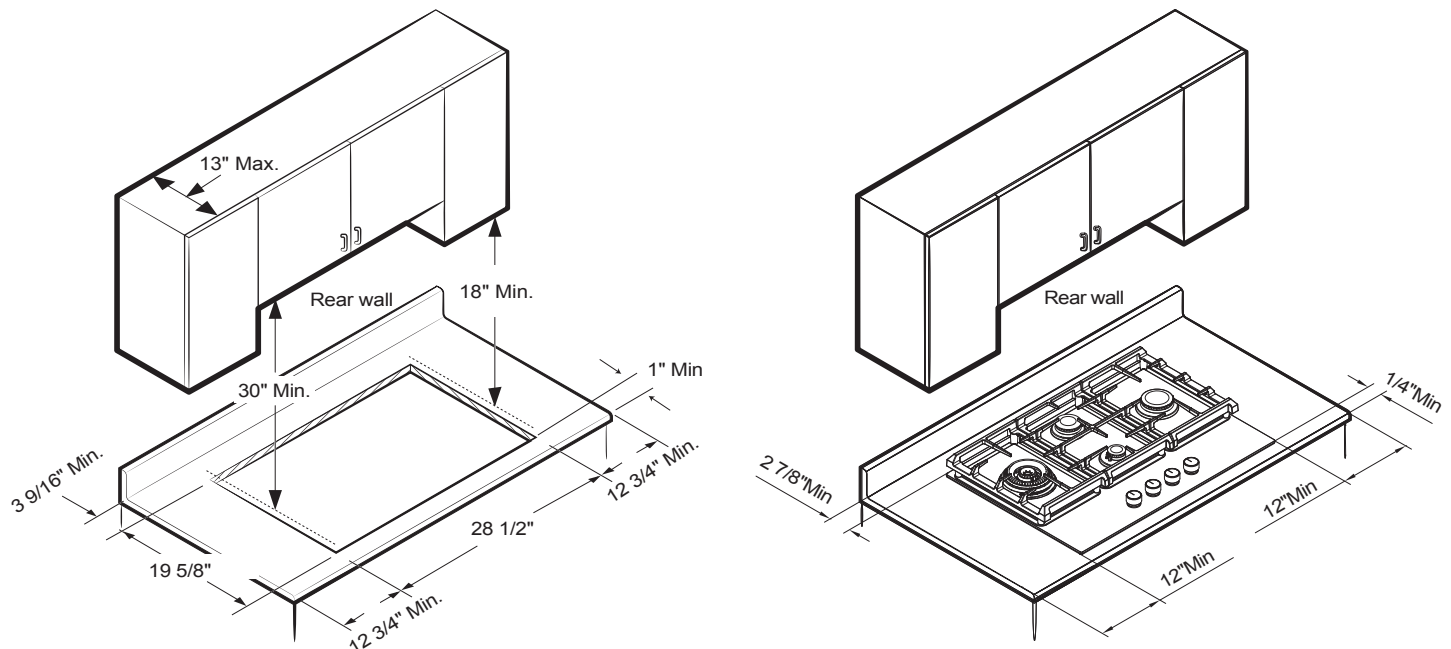

Wok Ring

Do not use both the wok grate and the tea kettle grate on the same burner.

Mounting Brackets for Main Body

LP (Liquid Propane) Gas Conversion Kit

Installation Dimensions

Accessories: To purchase FOTILE accessories and parts, please visit us at us.fotileglobal.com or call 1(888) 315-0366.

Notes: All height, width, and depth dimensions are shown in inches. FOTILE reserves the absolute and unrestricted right to change product materials and specifications at any time without notice. Consult the product's installation instructions for final dimensional data and other details prior to installation.