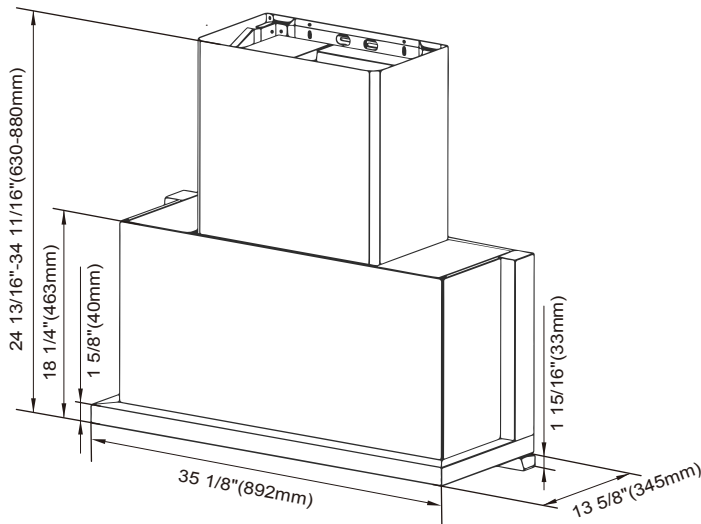

### Product Dimensions

Product Dimension / Weight	
Overall Width (inches)	35 1/8"
Overall Height (inches)	
Minimum	24 13/16"
Maximum	34 11/16"
Overall Depth (inches)	13 5/8"
Net Weight (approx.)	101.4 lbs.
Gross Weight (approx.)	118.4 lbs.