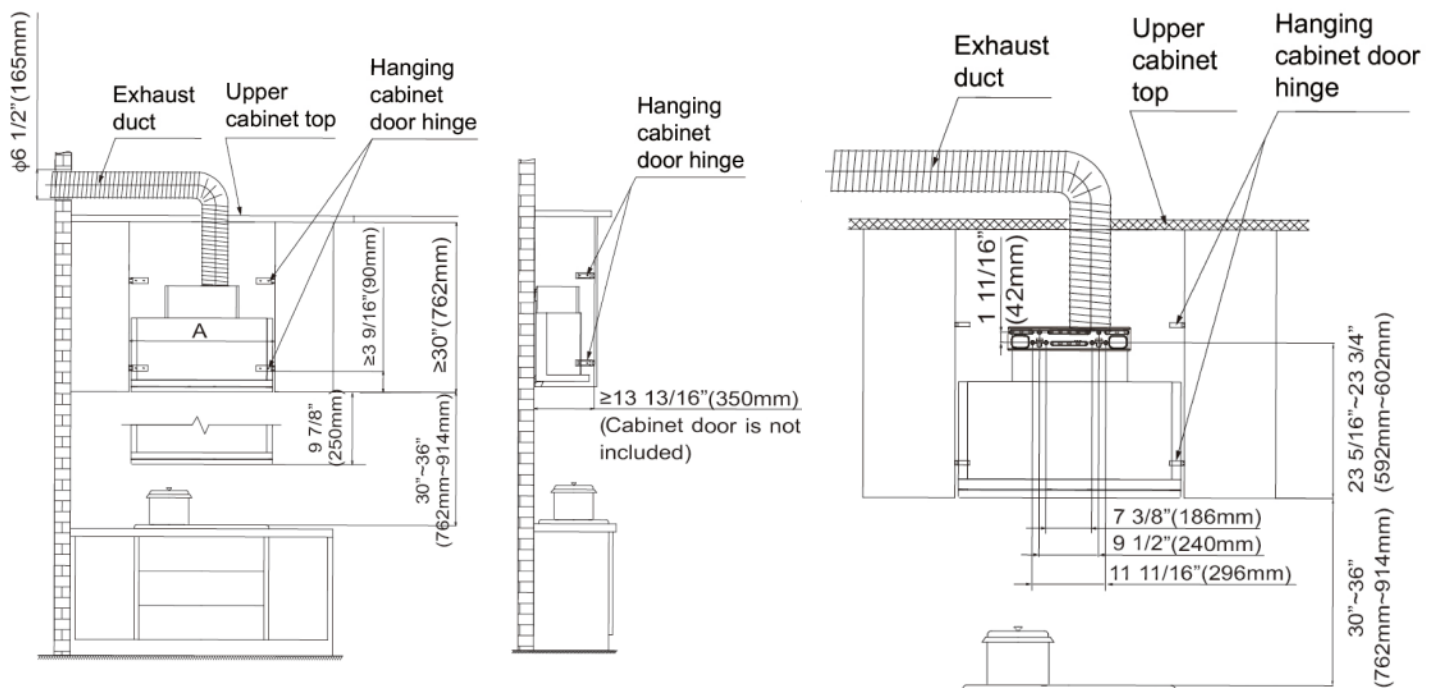

Installation Dimensions

Accessories: To purchase FOTILE accessories and parts, please visit us at us.fotileglobal.com or call 1(888) 315-0366.

Notes: All height, width, and depth dimensions are shown in inches. FOTILE reserves the absolute and unrestricted right to change product materials and specifications at any time without notice. Consult the product's installation instructions for final dimensional data and other details prior to installation.

Warranties: Please see the user manual or FOTILE website for the statement of limited warranty.

For more information on our entire line of products: visit us.fotileglobal.com or call 1(888) 315-0366.

©2023 FOTILE America LLC. All rights reserved. FOTILE is a registered trademark of FOTILE Group.