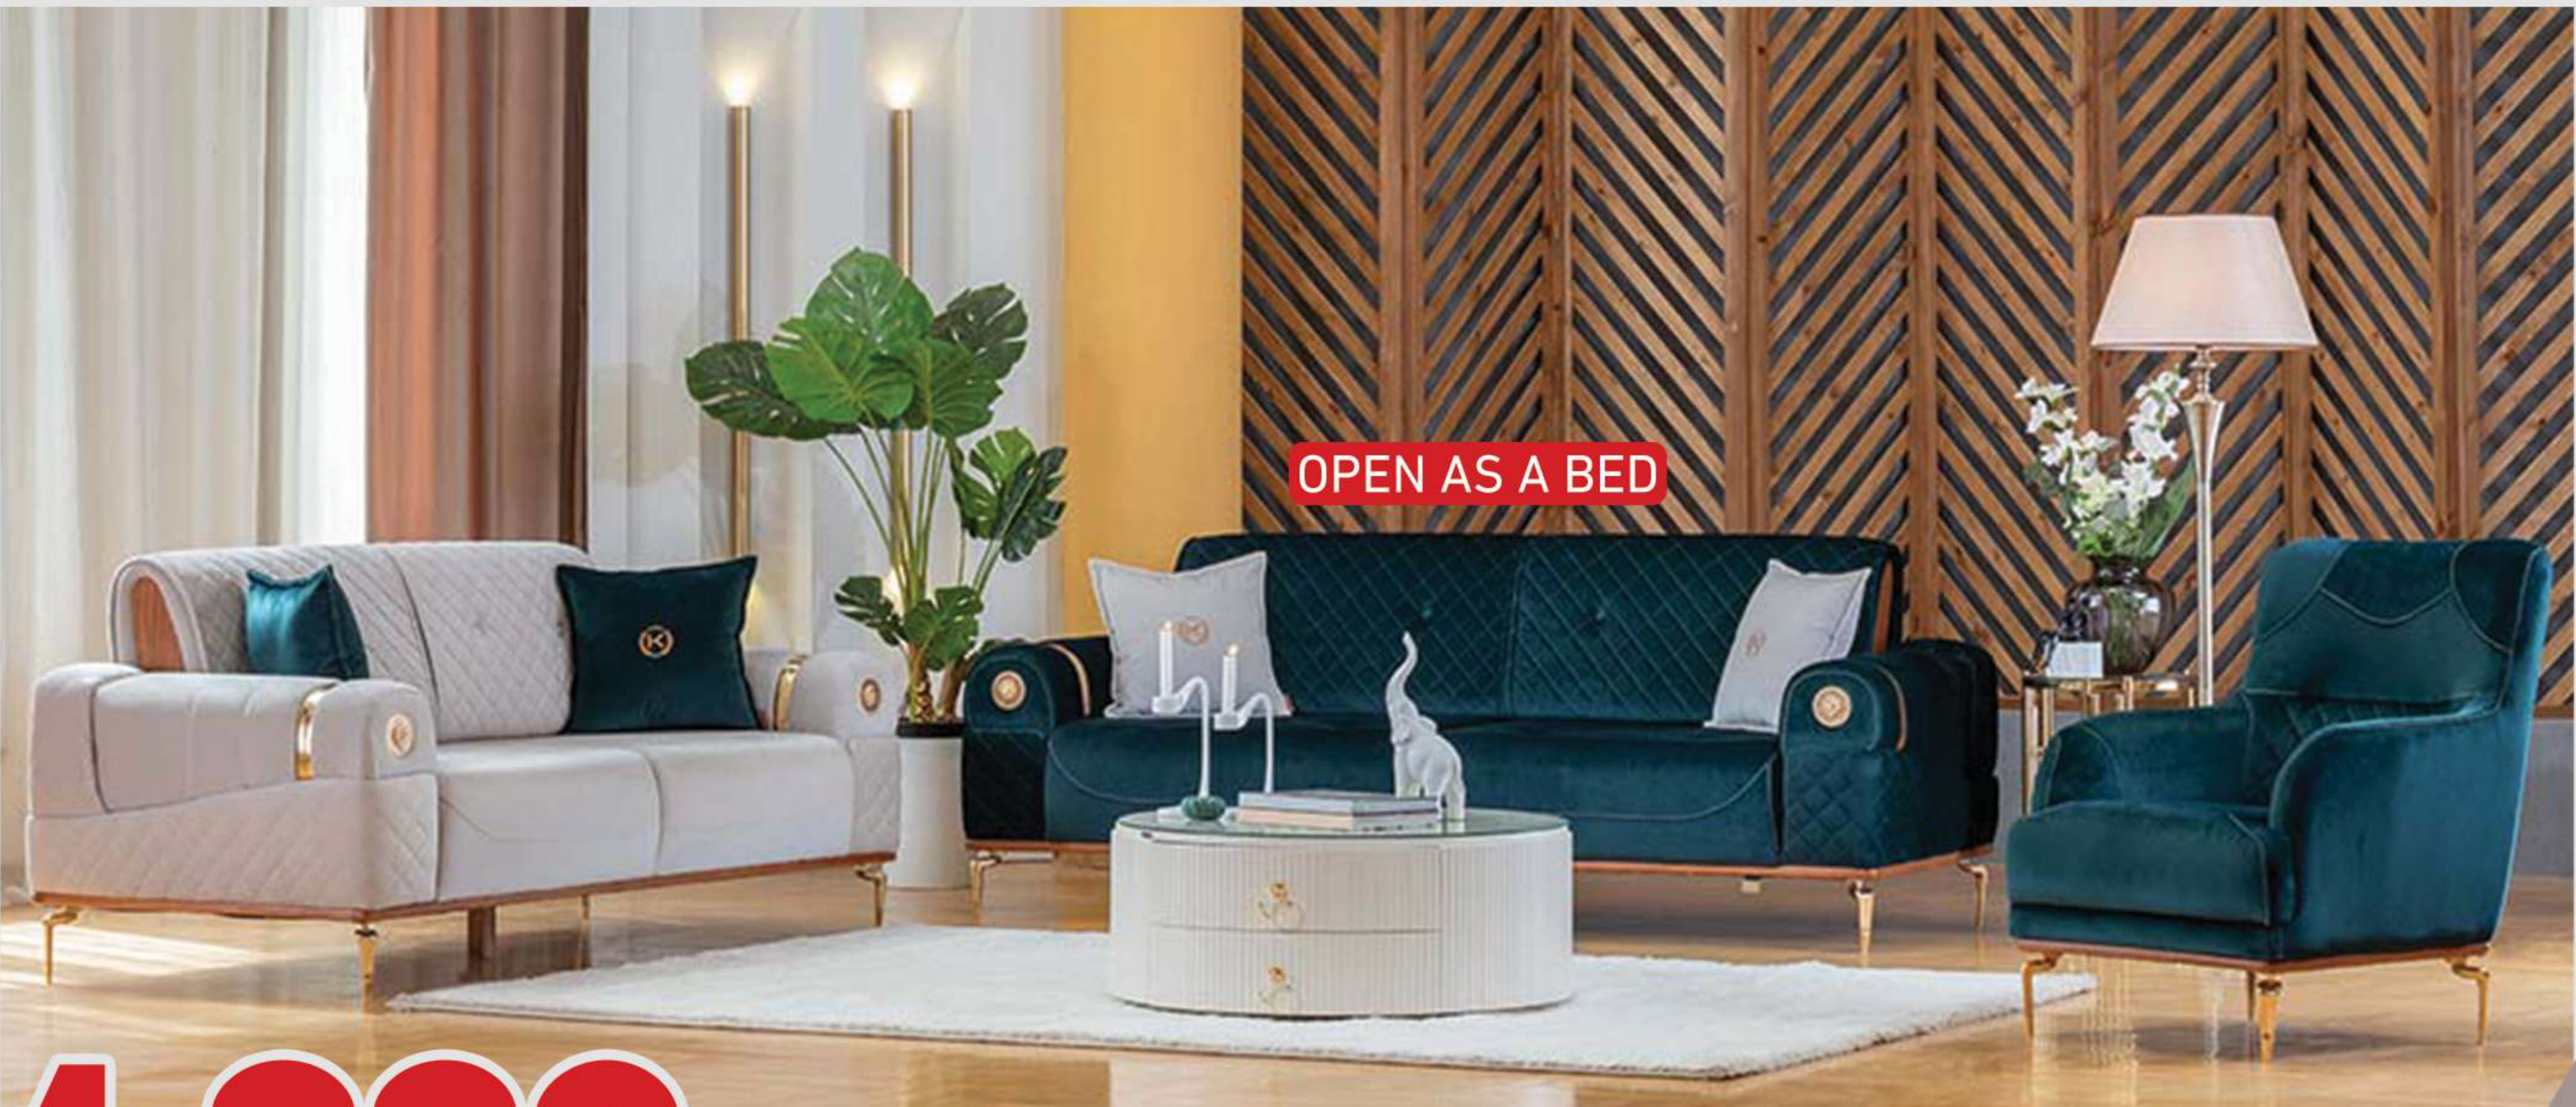

■ 3 SEATER

■ 2 SEATER

■ CHAIR

SHOP NOW

3,990 AED

OPEN AS A BED

VERSACE (3+3+1)

4,990 AED