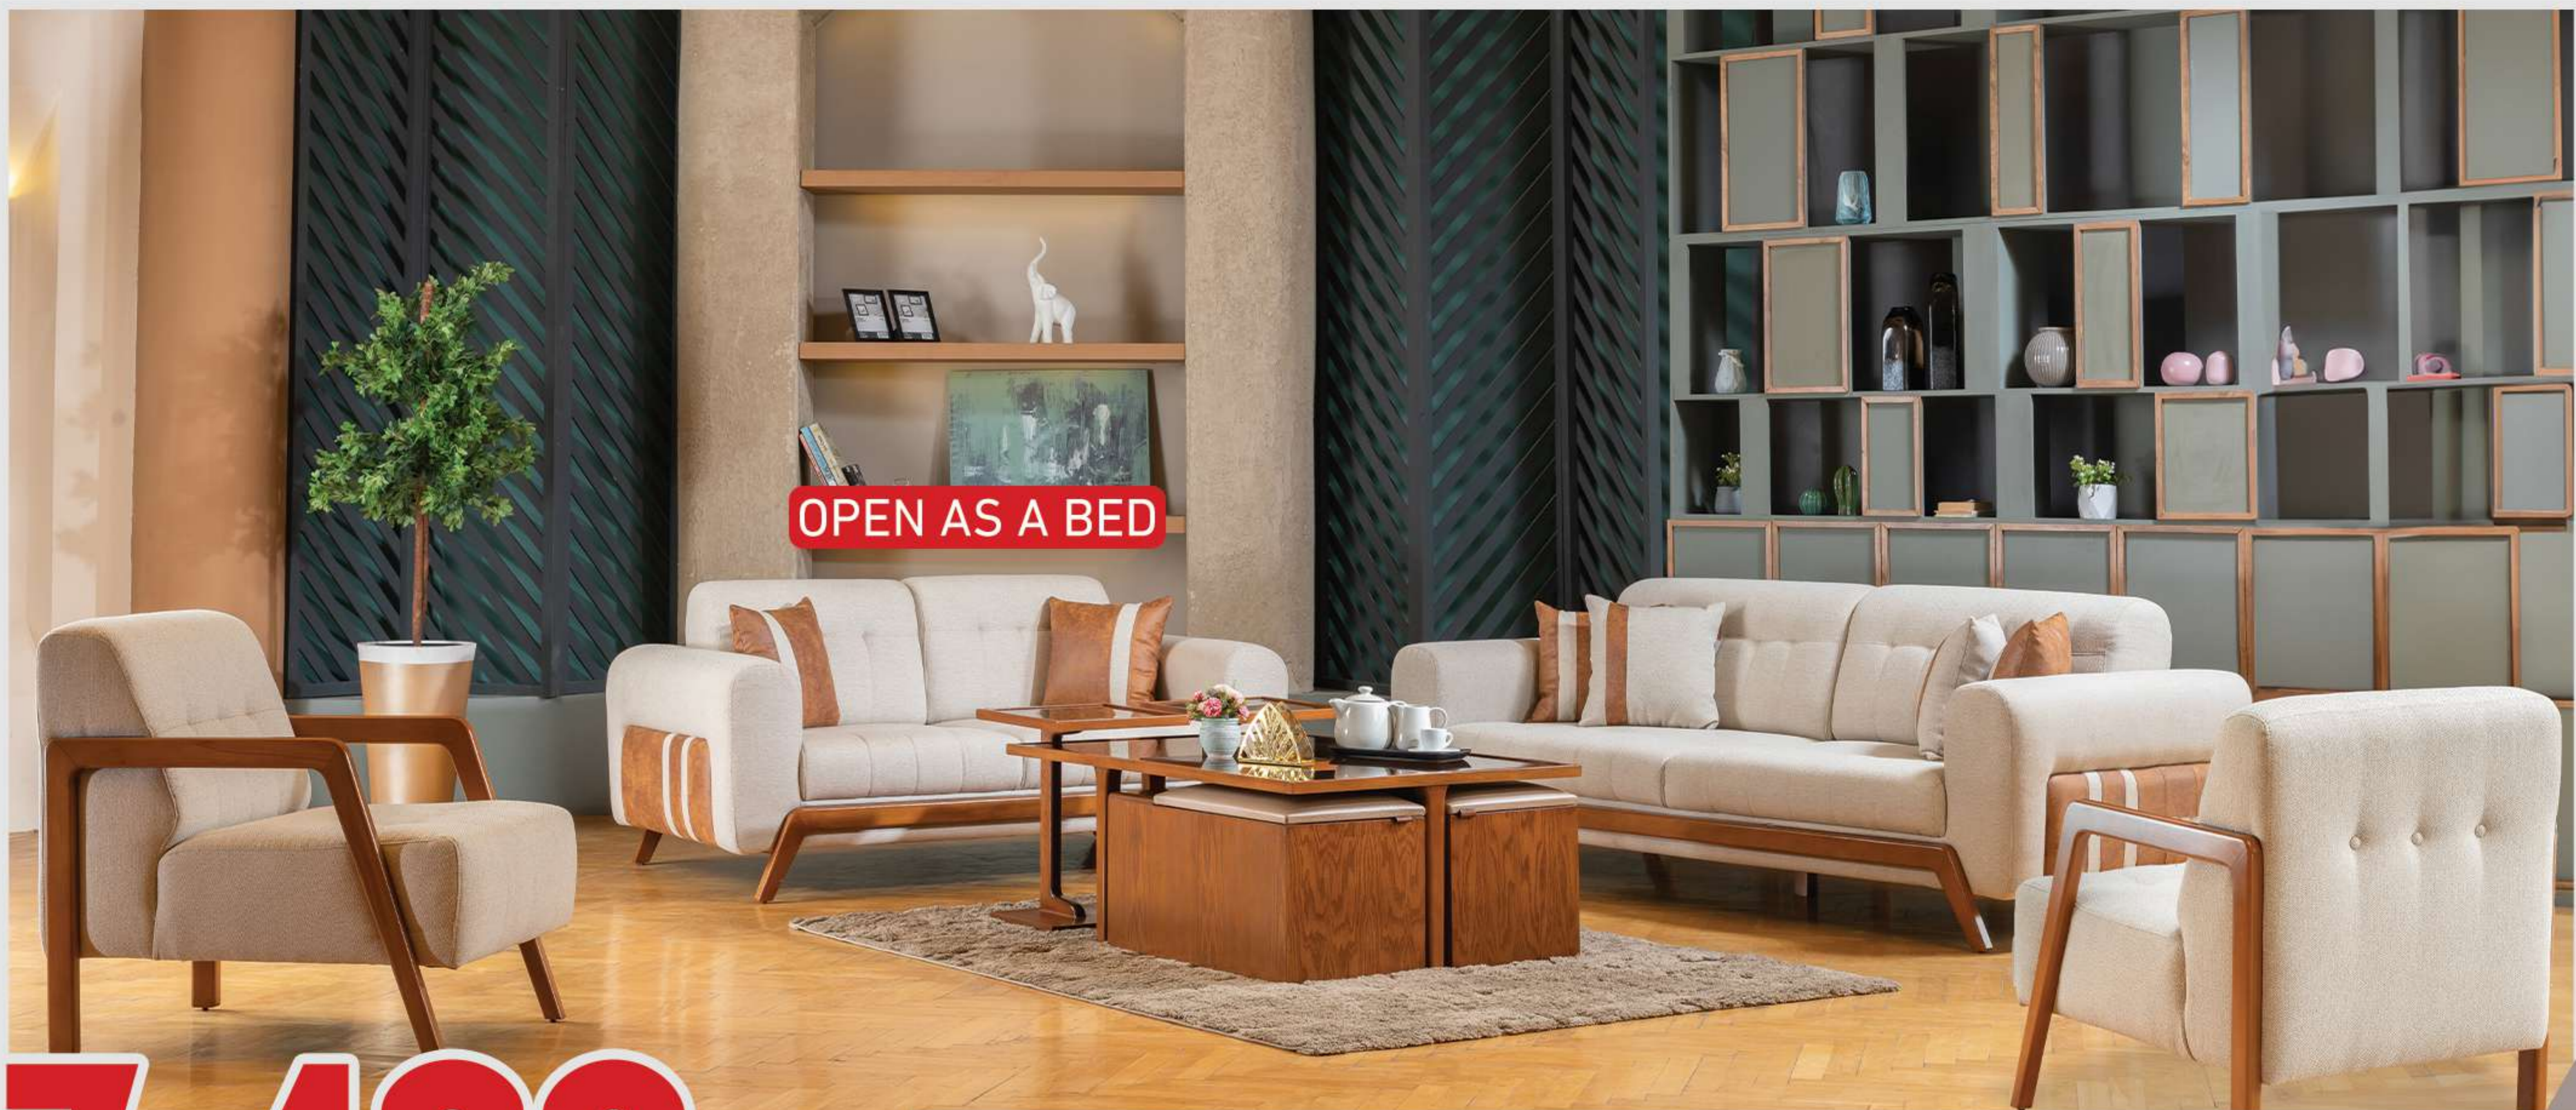

OPEN AS A BED

LARA (3+3+1+1)

7,490 AED

3 SEATER

CHAIR

SHOP NOW