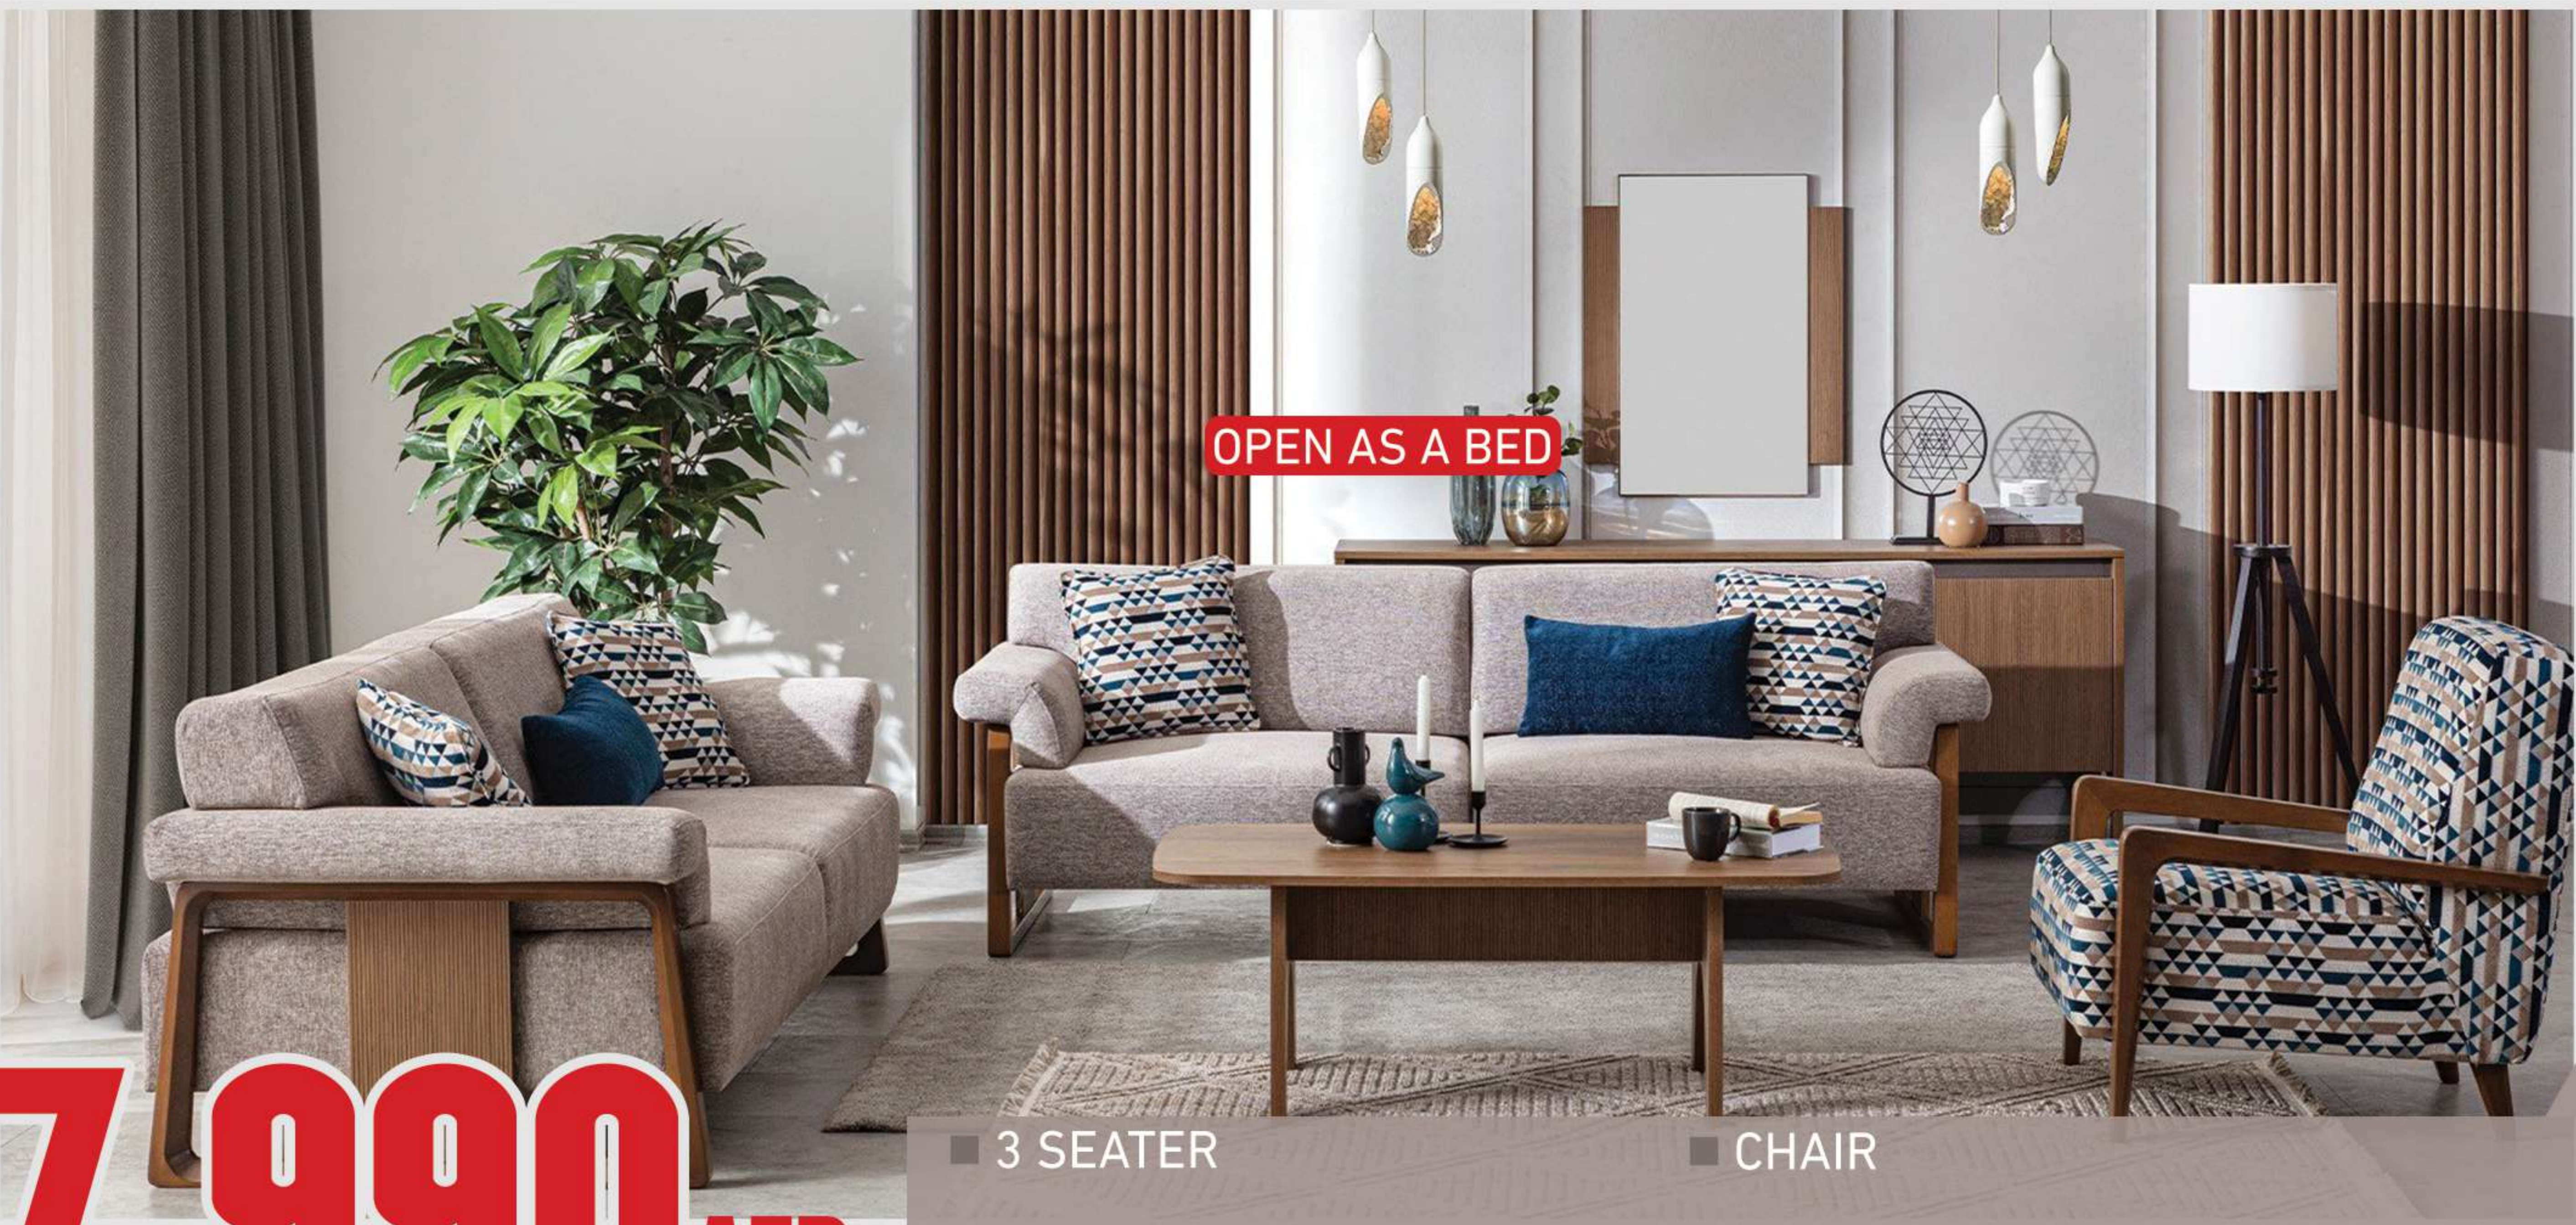

SHOP NOW

7,990 AED

GALA (3+3+1)

OPEN AS A BED

7,990 AED

3 SEATER

CHAIR

SHOP NOW