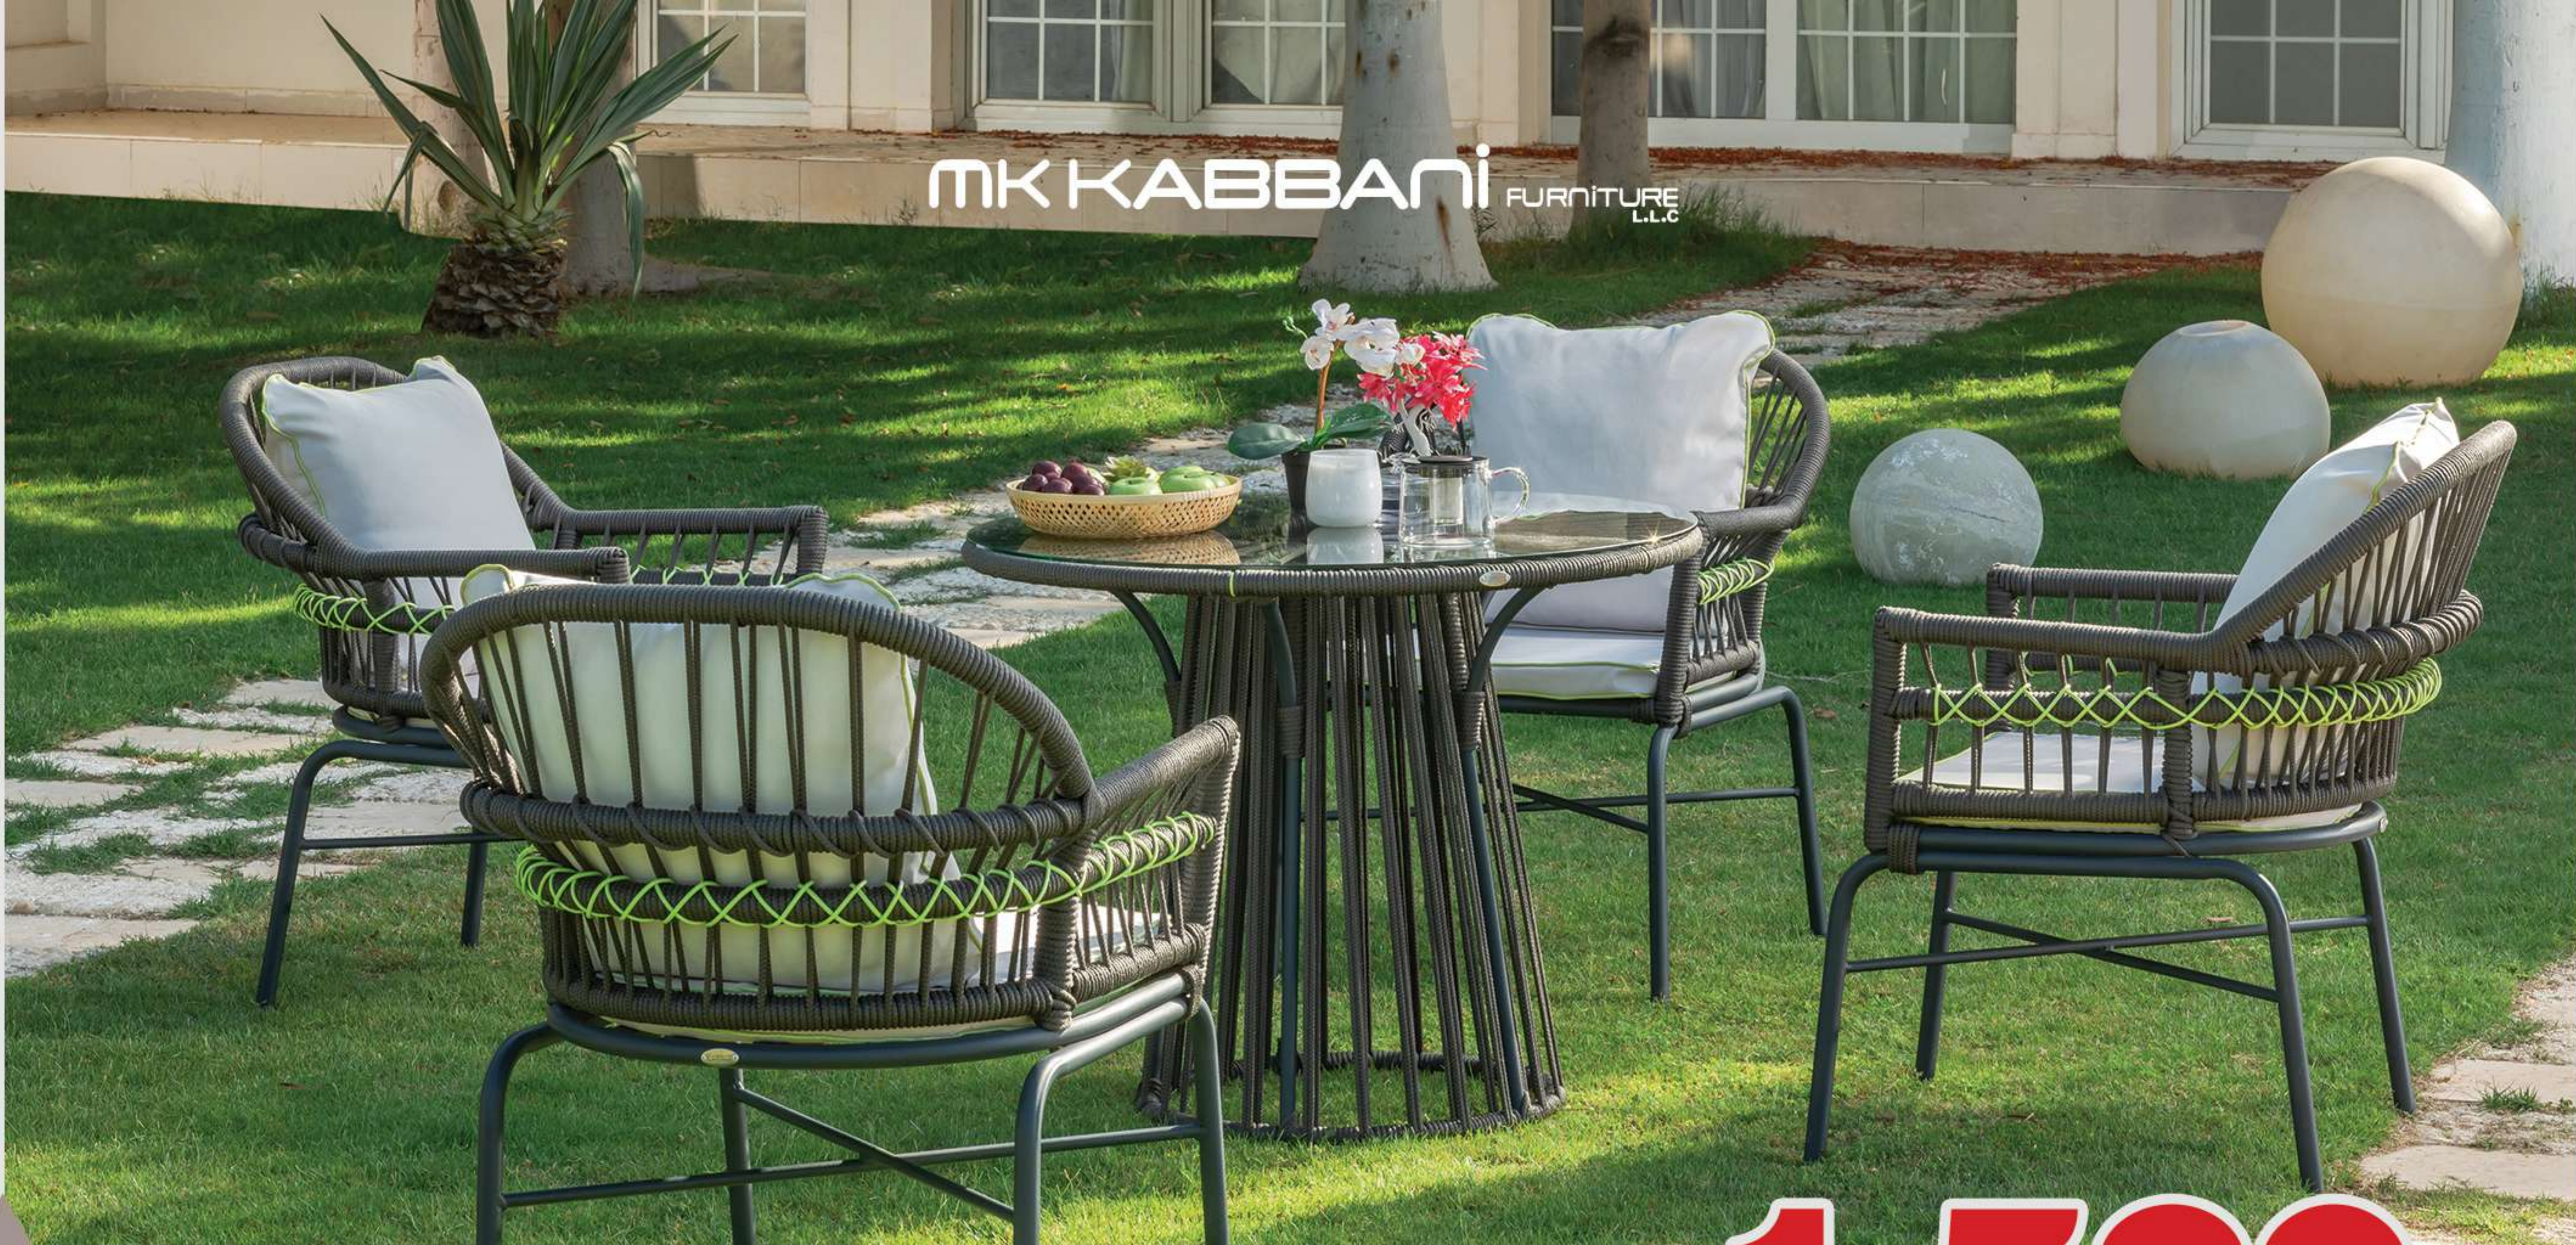

1,490 AED

GALAXY

2,290 AED

SHOP NOW 

AROMA

OUTDOOR

■ TABLE ■ 4 CHAIRS

SHOP NOW 