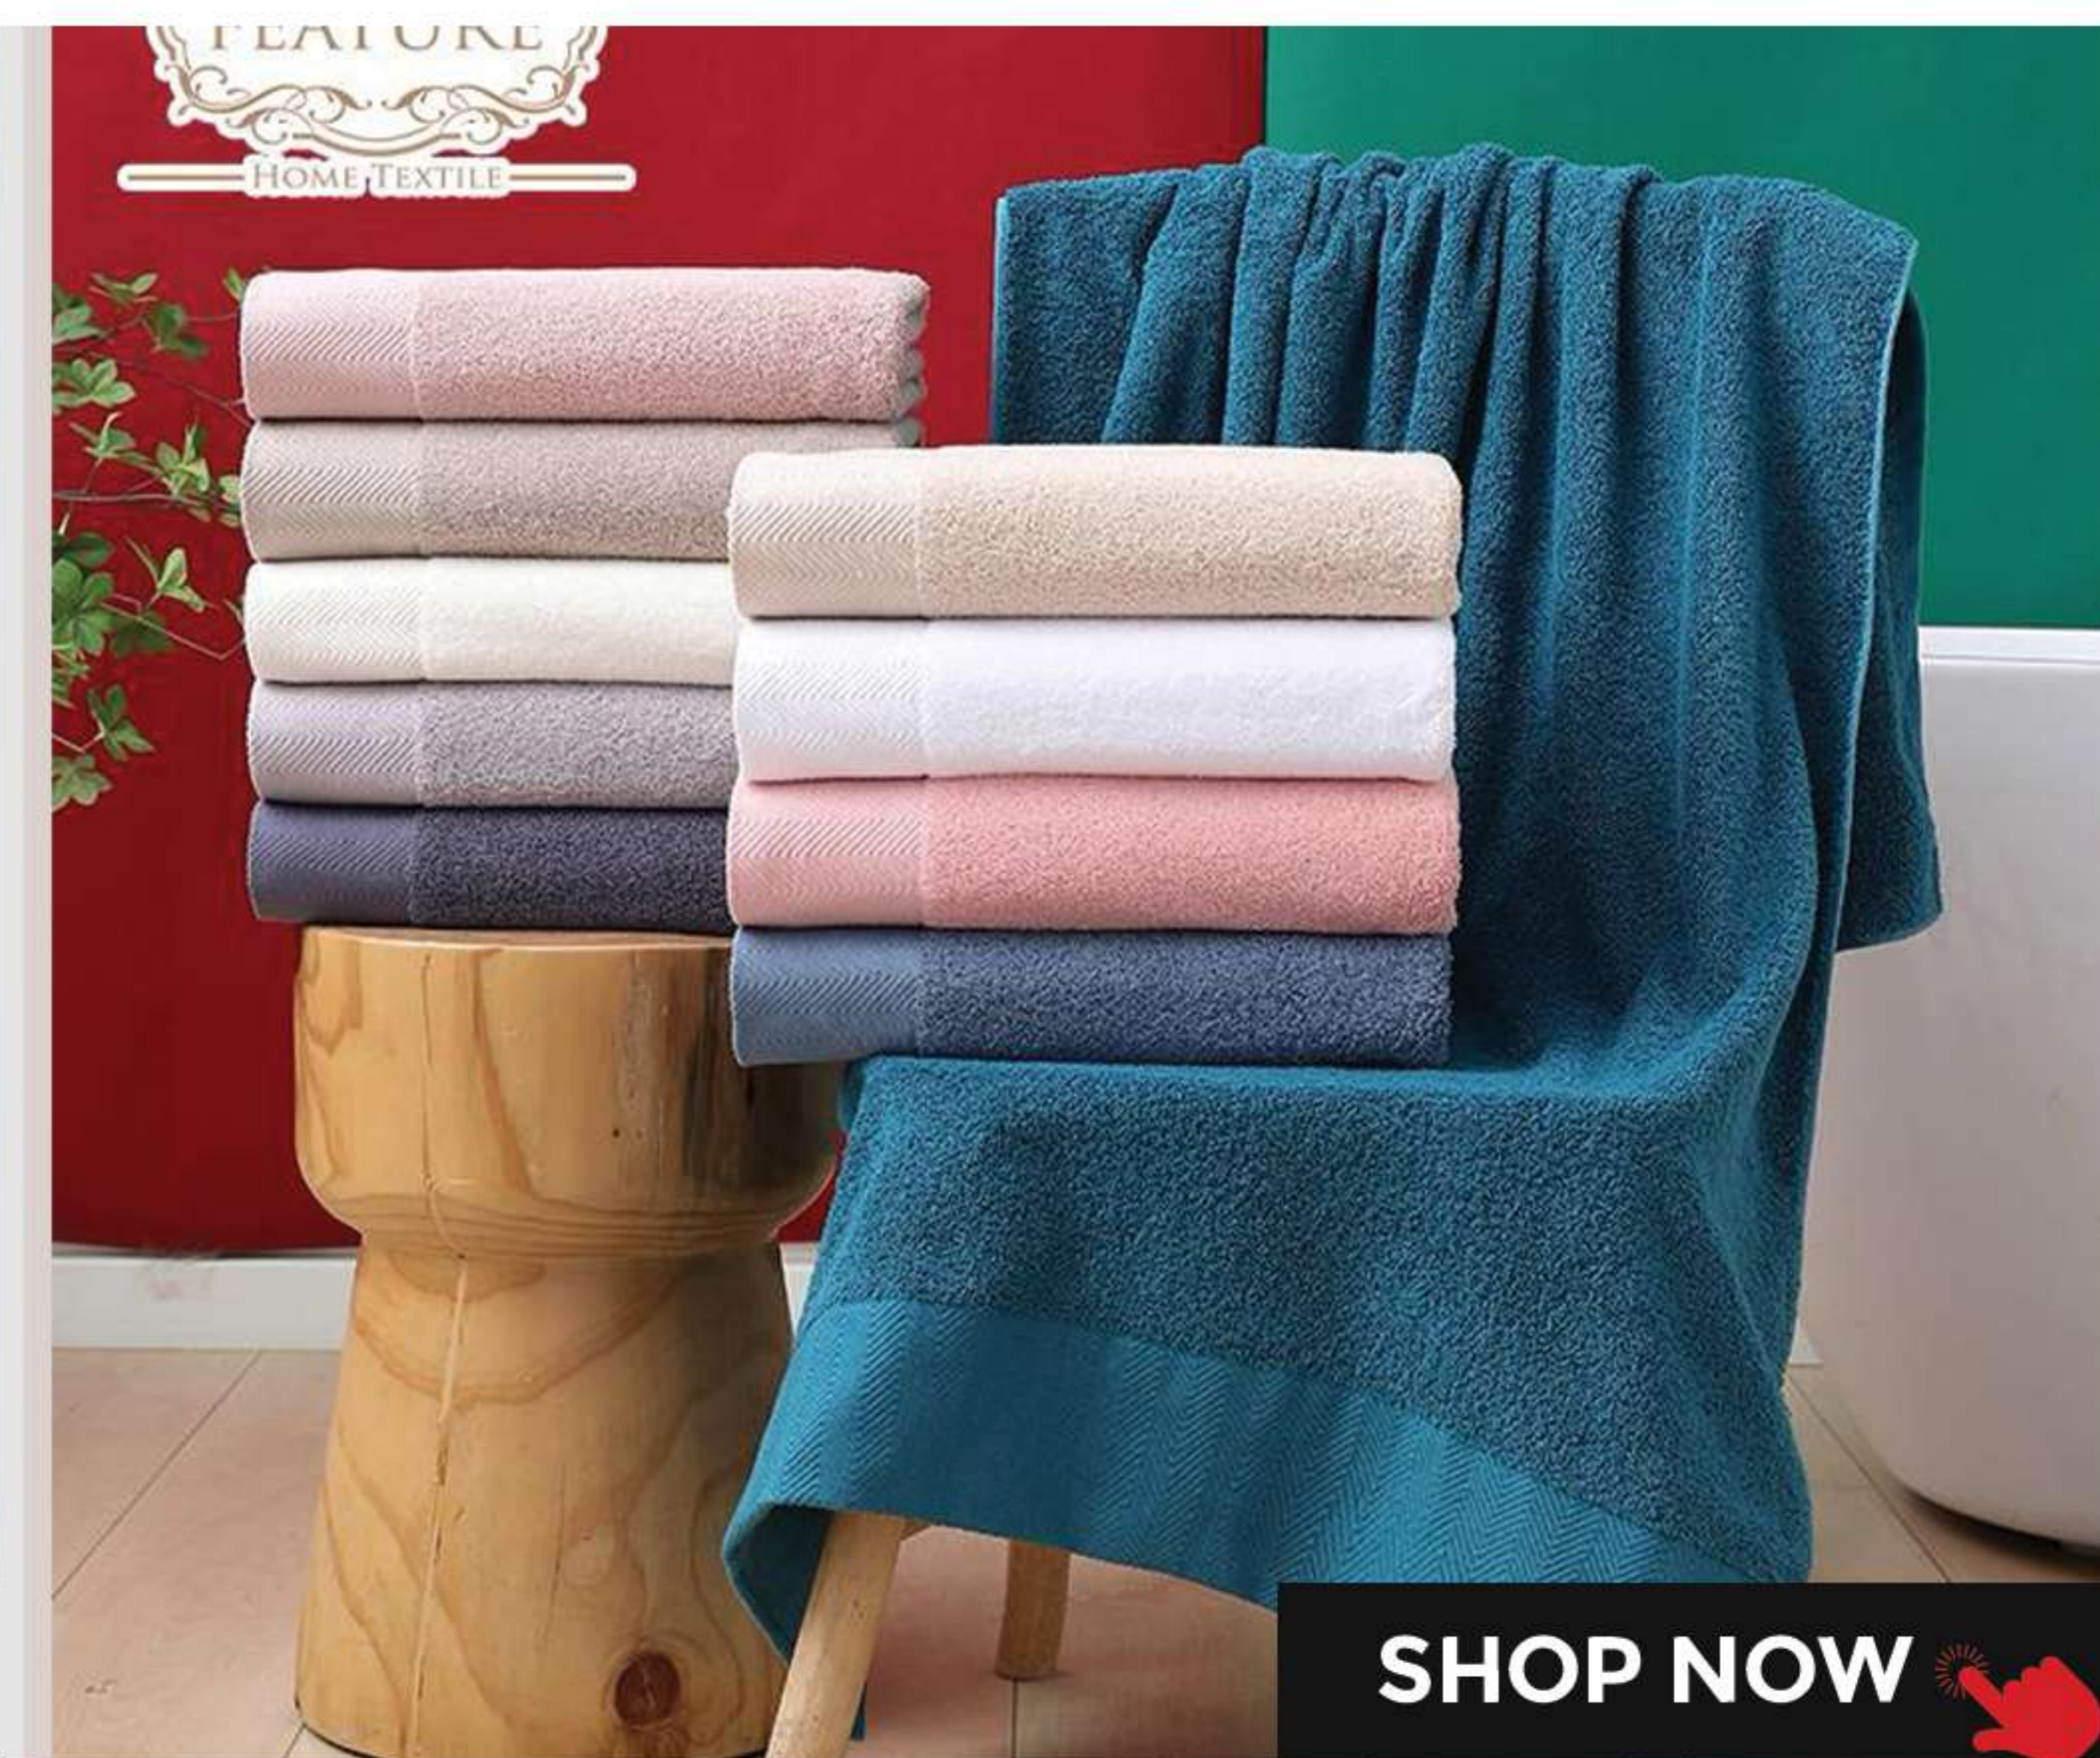

FEATURE HOME TEXTILE

PANSY

SHOP NOW