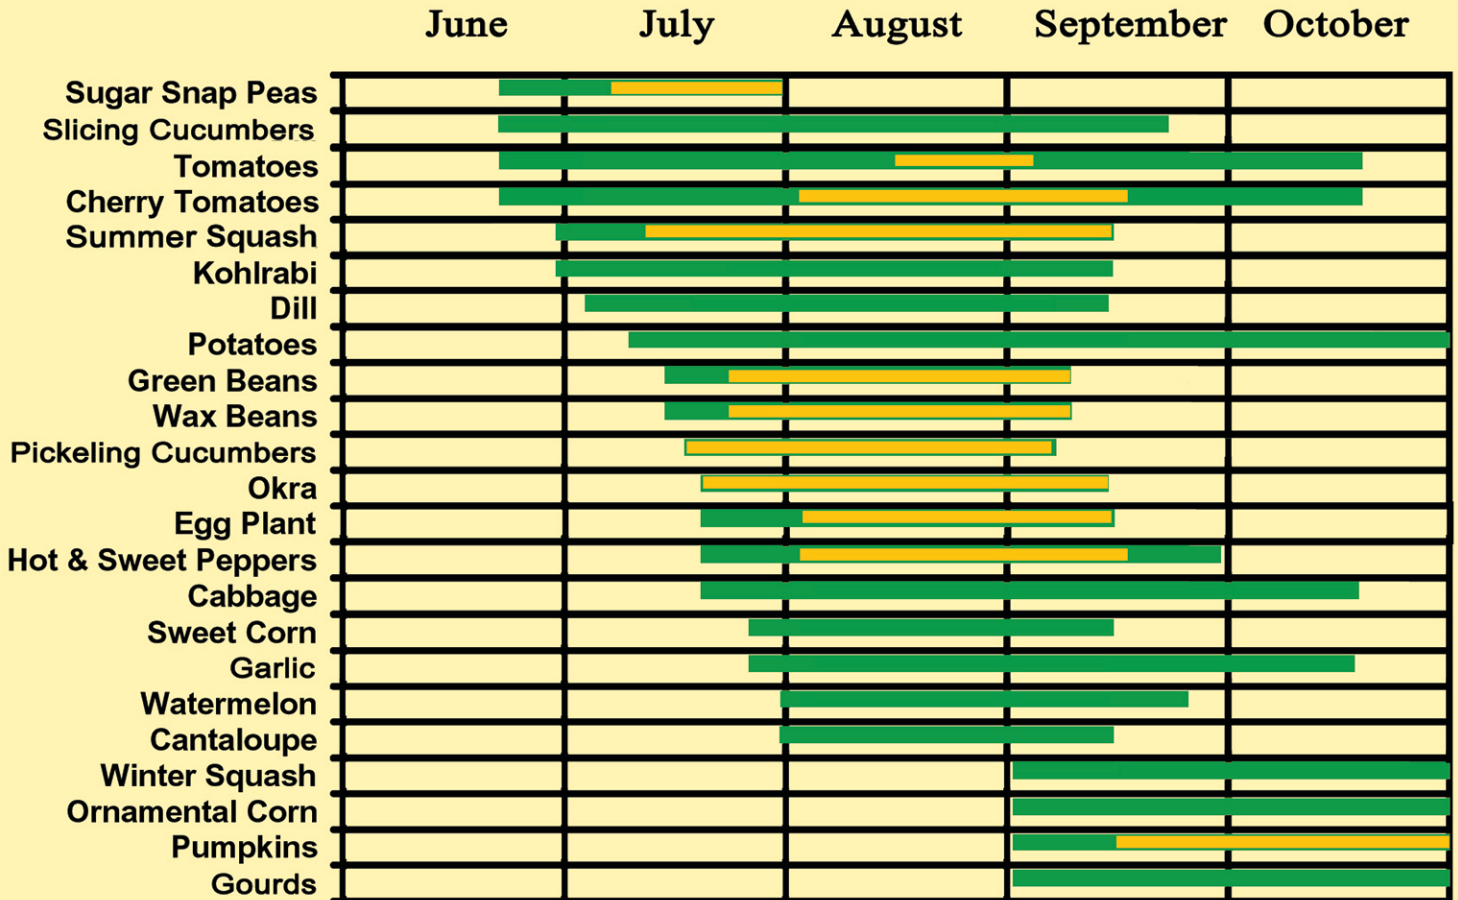

Estimated Harvesting Schedule

Crops only at Grandp's Roadstand █

Crops at Grandpa's Roadstand and Pick Your Own
an activity of Joyer Adventure Farm █

The Weather is the determining factor so
Please call to confirm availability before stopping by, 651-780-1207.