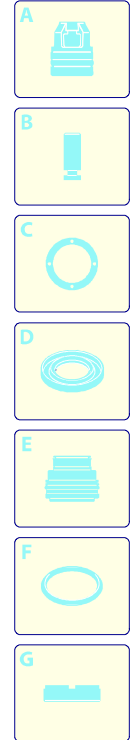

Model 588

Version:

Serial number:

Code: **13027**

25/09/2012

Validity	Pos.	Code	Description	Q
	1	3080810	Knob	1
	2	3080311	Guard	1
	3	3082130	Water coupling kit	1
	4	3400080	Guard	1
	5	3400100	Support	1
	6	3080480	Knob	1
	7	3400051	Blue casing	1
	8	3080301	Guard	1
	9	3082010	Box	1
	10	3082000	Detergent regulator	1
	11	3400030	Support	1
	12	3400320	Electric pump assembly	1
	13	3081630	Capacitor carrier	1
	14	3400040	Conveyor	1
	15	3081640	High pressure hose	1
	16	3080780	Fitting	1
	17	3400630	Pressure gauge	1
	18	3081650	Fork	2
	19	3400111	Support	1
	20	3080390	Plate	2
	21	3080220	Lever	1
	22	3081063	Knob	1
	23	3080820	Knob	1
	24	3080321	Base	1
	25	3080370	Tank	1
	26	3080190	Accessories carrier	1
	27	3080580	Cable gland	1
	28	3441120	Cable	1
	29	3400560	Wheel	2
	30	3081620	Capacitor	1
	31	3081070	Accessories carrier	1
	32	3400090	Support	1
	33	3080380	Plug	1
	34	3400530	Screw kit	1
	35	3081490	Detergent hose	1
	36	3084130	Detergent hose	1

UN_CE_0466-JT

Model 588

Version:

Serial number:

Code: **13027**

25/09/2012

Validity	Pos.	Code	Description	Q
	1	1980740	Plug	1
	2	2900430	Head	1
	3	800220	Screw	3
	4	3400161	Fitting	1
	5	2840550	Bushing	3
	6	2840540	Bushing	3
	7	3400020	Piston guide	1
	8	2840130	Plug	3
	9	2840830	Screw	1
	10	2909005	Spring assembly	1
	11	2900130	Fitting	1
	12	2901070	Shutter	1
	13	1080091	Spring	1
	14	2901110	Injector	1
	15	3400150	Fitting	1
	16	3400400	TSS box assembly	1
	17	2022201	Fork	1
	18	3409401	Pump assembly	1
	19	3400420	Piston + seals kit	1
	20	3400430	Valves + seals kit	1
	21	3400440	Detergent suction kit	1
	22	3400540	Bearing	1

UN_CE_0467-EW

Model 588

Version:

Serial number:

Code: **13027**

25/09/2012

Validity	Pos.	Code	Description	Q
	1	3081950	Screw	1
	2	3081750	Washer	1
	3	3400590	Wobble plate	1
	4	3440370	Fan	1
	5	3441000	Ring	1
	6	3400570	Motor	1