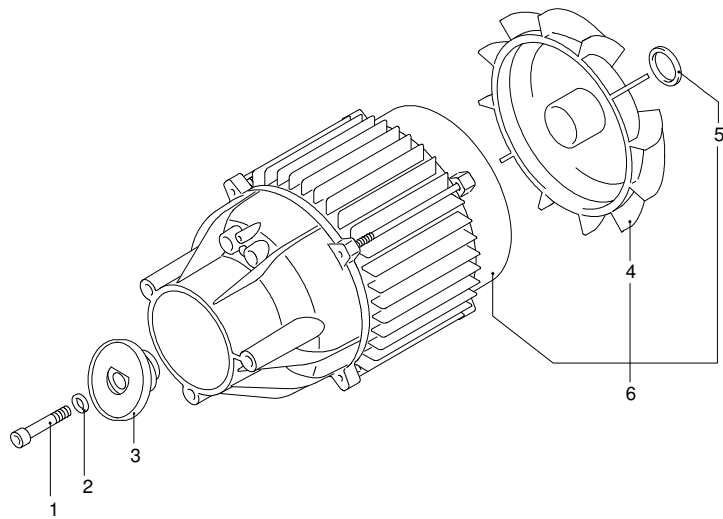

UN_CE_0466-JT

Model 588

Version:

Serial number:

Code: **13027**

25/09/2012

Validity	Pos.	Code	Description	Q
	1	1980740	Plug	1
	2	2900430	Head	1
	3	800220	Screw	3
	4	3400161	Fitting	1
	5	2840550	Bushing	3
	6	2840540	Bushing	3
	7	3400020	Piston guide	1
	8	2840130	Plug	3
	9	2840830	Screw	1
	10	2909005	Spring assembly	1
	11	2900130	Fitting	1
	12	2901070	Shutter	1
	13	1080091	Spring	1
	14	2901110	Injector	1
	15	3400150	Fitting	1
	16	3400400	TSS box assembly	1
	17	2022201	Fork	1
	18	3409401	Pump assembly	1
	19	3400420	Piston + seals kit	1
	20	3400430	Valves + seals kit	1
	21	3400440	Detergent suction kit	1
	22	3400540	Bearing	1

UN_CE_0467-EW

Model 588

Version:

Serial number:

Code: **13027**

25/09/2012

Validity	Pos.	Code	Description	Q
	1	3081950	Screw	1
	2	3081750	Washer	1
	3	3400590	Wobble plate	1
	4	3440370	Fan	1
	5	3441000	Ring	1
	6	3400570	Motor	1

Model 588

Version:

Serial number:

Code: **13027**

25/09/2012

Validity	Pos.	Code	Description	Q
	1	3400260	Gun	1
	2	3400620	Lance+rotopower	1
	3	3400610	Lance+lance head	1
	4	3082100	High pressure hose	1

Version: