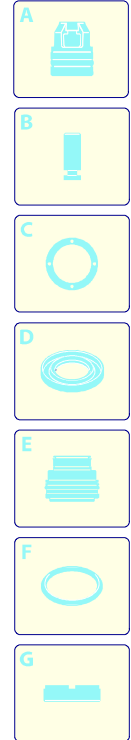

Model 588

Version:

Serial number:

Code: **13027**

25/09/2012

Validity	Pos.	Code	Description	Q
	1	3080810	Knob	1
	2	3080311	Guard	1
	3	3082130	Water coupling kit	1
	4	3400080	Guard	1
	5	3400100	Support	1
	6	3080480	Knob	1
	7	3400051	Blue casing	1
	8	3080301	Guard	1
	9	3082010	Box	1
	10	3082000	Detergent regulator	1
	11	3400030	Support	1
	12	3400320	Electric pump assembly	1
	13	3081630	Capacitor carrier	1
	14	3400040	Conveyor	1
	15	3081640	High pressure hose	1
	16	3080780	Fitting	1
	17	3400630	Pressure gauge	1
	18	3081650	Fork	2
	19	3400111	Support	1
	20	3080390	Plate	2
	21	3080220	Lever	1
	22	3081063	Knob	1
	23	3080820	Knob	1
	24	3080321	Base	1
	25	3080370	Tank	1
	26	3080190	Accessories carrier	1
	27	3080580	Cable gland	1
	28	3441120	Cable	1
	29	3400560	Wheel	2
	30	3081620	Capacitor	1
	31	3081070	Accessories carrier	1
	32	3400090	Support	1
	33	3080380	Plug	1
	34	3400530	Screw kit	1
	35	3081490	Detergent hose	1
	36	3084130	Detergent hose	1

UN_CE_0466-JT

Model 588

Version:

Serial number:

Code: **13027**

25/09/2012

Validity	Pos.	Code	Description	Q
	1	1980740	Plug	1
	2	2900430	Head	1
	3	800220	Screw	3
	4	3400161	Fitting	1
	5	2840550	Bushing	3
	6	2840540	Bushing	3
	7	3400020	Piston guide	1
	8	2840130	Plug	3
	9	2840830	Screw	1
	10	2909005	Spring assembly	1
	11	2900130	Fitting	1
	12	2901070	Shutter	1
	13	1080091	Spring	1
	14	2901110	Injector	1
	15	3400150	Fitting	1
	16	3400400	TSS box assembly	1
	17	2022201	Fork	1
	18	3409401	Pump assembly	1
	19	3400420	Piston + seals kit	1
	20	3400430	Valves + seals kit	1
	21	3400440	Detergent suction kit	1
	22	3400540	Bearing	1

UN_CE_0467-EW

Model 588

Version:

Serial number:

Code: **13027**

25/09/2012

Validity	Pos.	Code	Description	Q
	1	3081950	Screw	1
	2	3081750	Washer	1
	3	3400590	Wobble plate	1
	4	3440370	Fan	1
	5	3441000	Ring	1
	6	3400570	Motor	1