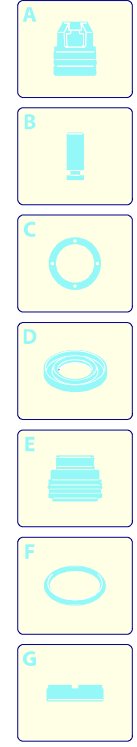

UN_CE_0466-JT

Model 588

Version:

Serial number:

Code: **13027**

25/09/2012

Validity	Pos.	Code	Description	Q
	1	1980740	Plug	1
	2	2900430	Head	1
	3	800220	Screw	3
	4	3400161	Fitting	1
	5	2840550	Bushing	3
	6	2840540	Bushing	3
	7	3400020	Piston guide	1
	8	2840130	Plug	3
	9	2840830	Screw	1
	10	2909005	Spring assembly	1
	11	2900130	Fitting	1
	12	2901070	Shutter	1
	13	1080091	Spring	1
	14	2901110	Injector	1
	15	3400150	Fitting	1
	16	3400400	TSS box assembly	1
	17	2022201	Fork	1
	18	3409401	Pump assembly	1
	19	3400420	Piston + seals kit	1
	20	3400430	Valves + seals kit	1
	21	3400440	Detergent suction kit	1
	22	3400540	Bearing	1

UN_CE_0467-EW

Model 588

Version:

Serial number:

Code: **13027**

25/09/2012

Validity	Pos.	Code	Description	Q
	1	3081950	Screw	1
	2	3081750	Washer	1
	3	3400590	Wobble plate	1
	4	3440370	Fan	1
	5	3441000	Ring	1
	6	3400570	Motor	1

Model 588

Version:

Serial number:

Code: **13027**

25/09/2012

Validity	Pos.	Code	Description	Q
	1	3400260	Gun	1
	2	3400620	Lance+rotopower	1
	3	3400610	Lance+lance head	1
	4	3082100	High pressure hose	1

Version: