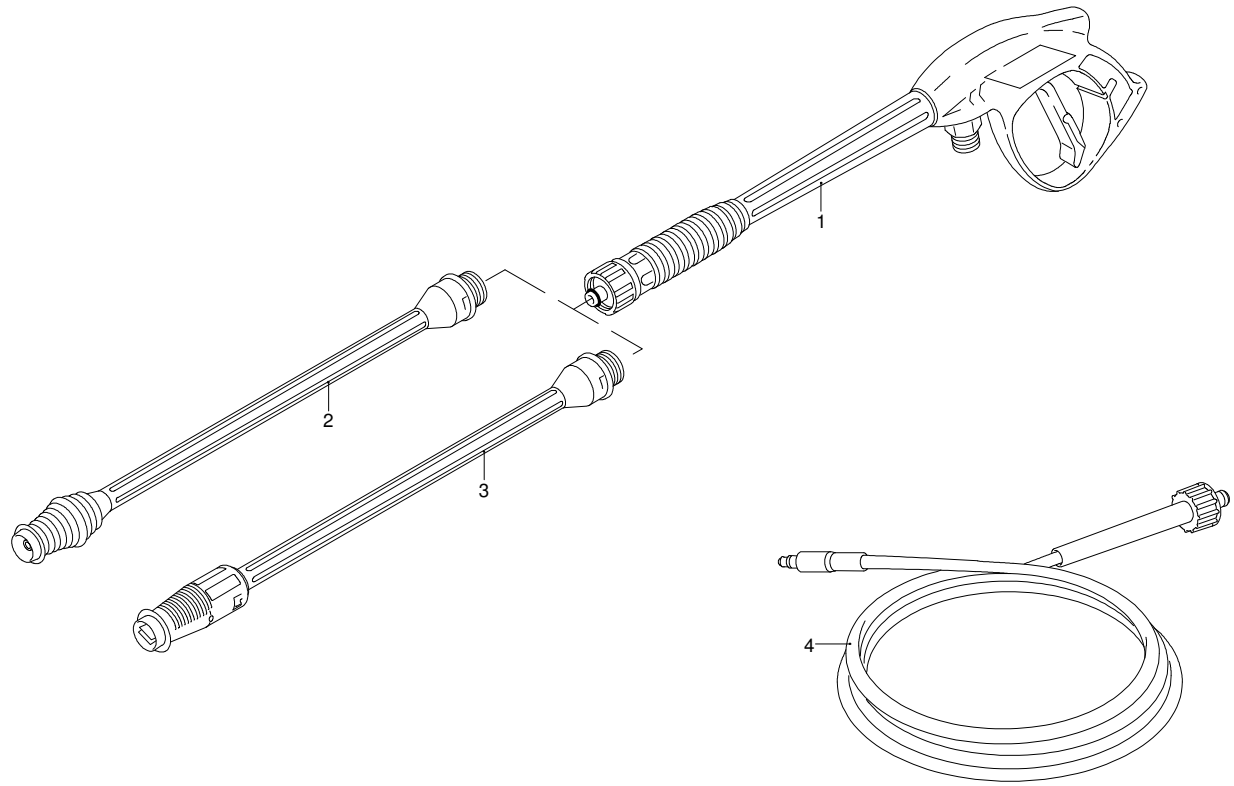

Model 588

Version:

Serial number:

Code: **13027**

25/09/2012

Validity	Pos.	Code	Description	Q
	1	3400260	Gun	1
	2	3400620	Lance+rotopower	1
	3	3400610	Lance+lance head	1
	4	3082100	High pressure hose	1