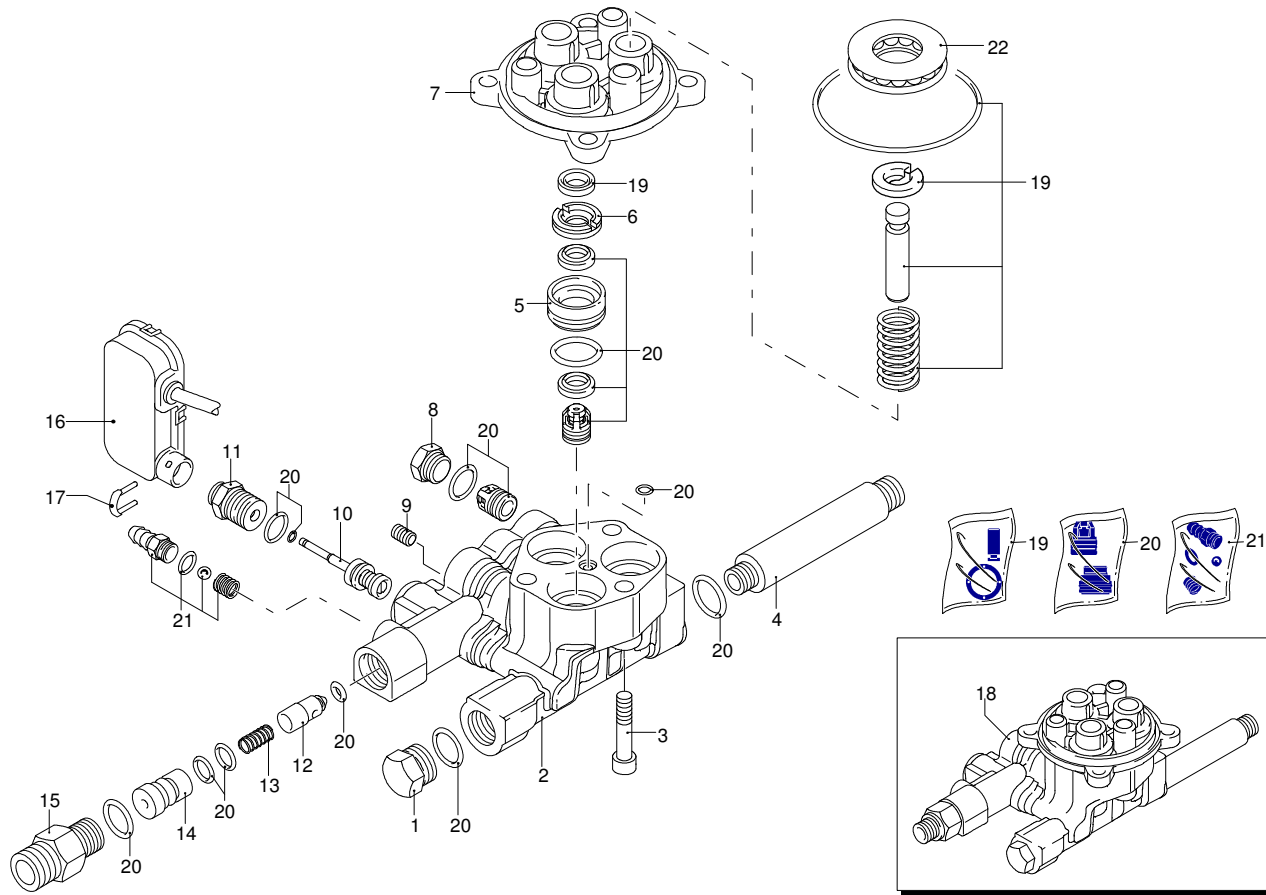

Model 588

Version:

Serial number:

Code: **13027**

25/09/2012

Validity	Pos.	Code	Description	Q
	1	3080810	Knob	1
	2	3080311	Guard	1
	3	3082130	Water coupling kit	1
	4	3400080	Guard	1
	5	3400100	Support	1
	6	3080480	Knob	1
	7	3400051	Blue casing	1
	8	3080301	Guard	1
	9	3082010	Box	1
	10	3082000	Detergent regulator	1
	11	3400030	Support	1
	12	3400320	Electric pump assembly	1
	13	3081630	Capacitor carrier	1
	14	3400040	Conveyor	1
	15	3081640	High pressure hose	1
	16	3080780	Fitting	1
	17	3400630	Pressure gauge	1
	18	3081650	Fork	2
	19	3400111	Support	1
	20	3080390	Plate	2
	21	3080220	Lever	1
	22	3081063	Knob	1
	23	3080820	Knob	1
	24	3080321	Base	1
	25	3080370	Tank	1
	26	3080190	Accessories carrier	1
	27	3080580	Cable gland	1
	28	3441120	Cable	1
	29	3400560	Wheel	2
	30	3081620	Capacitor	1
	31	3081070	Accessories carrier	1
	32	3400090	Support	1
	33	3080380	Plug	1
	34	3400530	Screw kit	1
	35	3081490	Detergent hose	1
	36	3084130	Detergent hose	1

UN_CE_0466-JT

Model 588

Version:

Serial number:

Code: **13027**

25/09/2012

Validity	Pos.	Code	Description	Q
	1	1980740	Plug	1
	2	2900430	Head	1
	3	800220	Screw	3
	4	3400161	Fitting	1
	5	2840550	Bushing	3
	6	2840540	Bushing	3
	7	3400020	Piston guide	1
	8	2840130	Plug	3
	9	2840830	Screw	1
	10	2909005	Spring assembly	1
	11	2900130	Fitting	1
	12	2901070	Shutter	1
	13	1080091	Spring	1
	14	2901110	Injector	1
	15	3400150	Fitting	1
	16	3400400	TSS box assembly	1
	17	2022201	Fork	1
	18	3409401	Pump assembly	1
	19	3400420	Piston + seals kit	1
	20	3400430	Valves + seals kit	1
	21	3400440	Detergent suction kit	1
	22	3400540	Bearing	1

UN_CE_0467-EW

Model 588

Version:

Serial number:

Code: **13027**

25/09/2012

Validity	Pos.	Code	Description	Q
	1	3081950	Screw	1
	2	3081750	Washer	1
	3	3400590	Wobble plate	1
	4	3440370	Fan	1
	5	3441000	Ring	1
	6	3400570	Motor	1