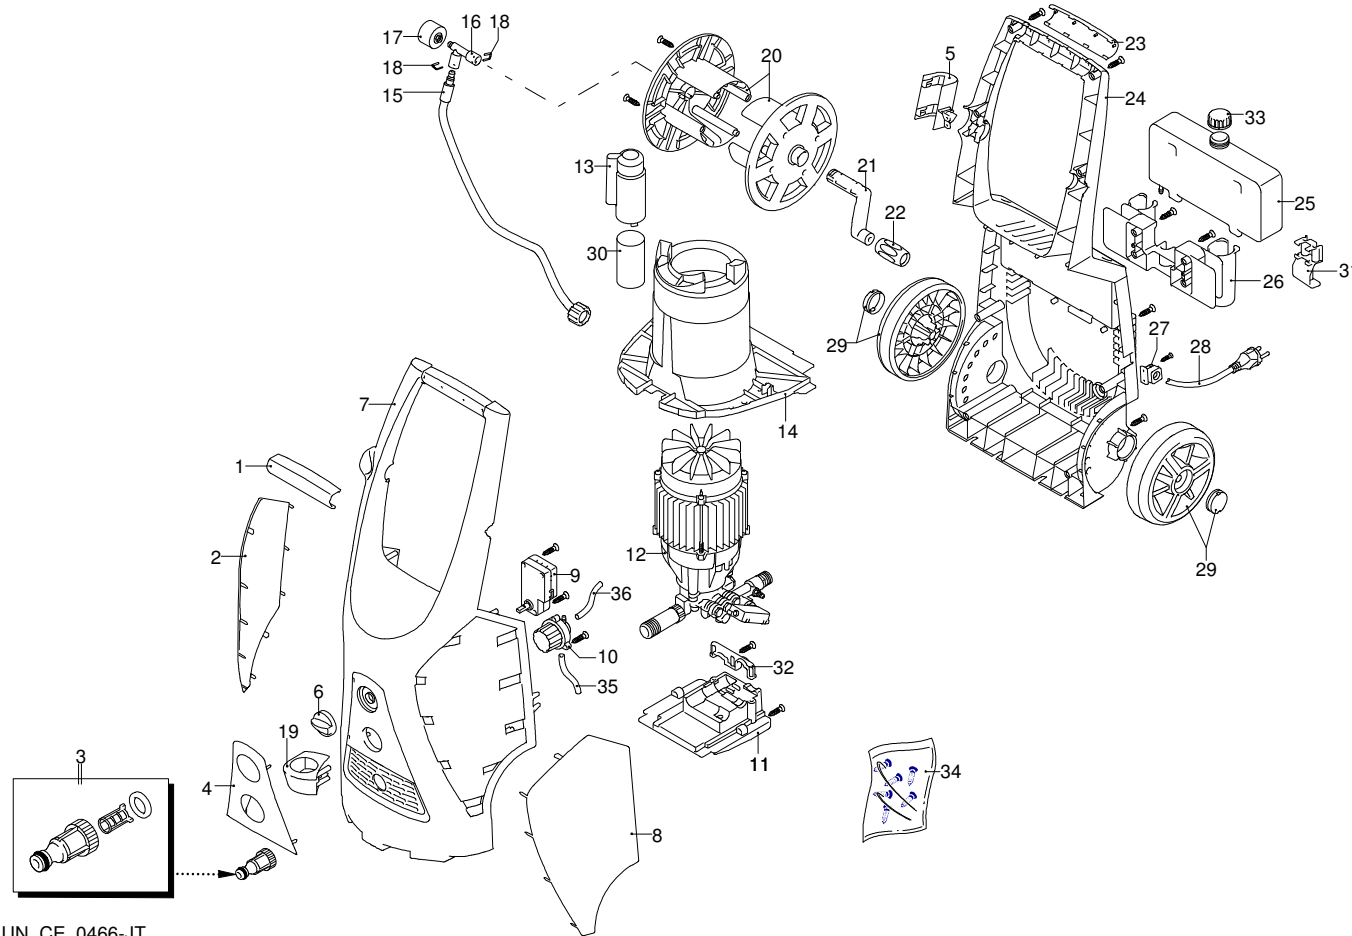

Model 588

Version:

Serial number:

Code: **13027**

25/09/2012

Validity	Pos.	Code	Description	Q
	1	3080810	Knob	1
	2	3080311	Guard	1
	3	3082130	Water coupling kit	1
	4	3400080	Guard	1
	5	3400100	Support	1
	6	3080480	Knob	1
	7	3400051	Blue casing	1
	8	3080301	Guard	1
	9	3082010	Box	1
	10	3082000	Detergent regulator	1
	11	3400030	Support	1
	12	3400320	Electric pump assembly	1
	13	3081630	Capacitor carrier	1
	14	3400040	Conveyor	1
	15	3081640	High pressure hose	1
	16	3080780	Fitting	1
	17	3400630	Pressure gauge	1
	18	3081650	Fork	2
	19	3400111	Support	1
	20	3080390	Plate	2
	21	3080220	Lever	1
	22	3081063	Knob	1
	23	3080820	Knob	1
	24	3080321	Base	1
	25	3080370	Tank	1
	26	3080190	Accessories carrier	1
	27	3080580	Cable gland	1
	28	3441120	Cable	1
	29	3400560	Wheel	2
	30	3081620	Capacitor	1
	31	3081070	Accessories carrier	1
	32	3400090	Support	1
	33	3080380	Plug	1
	34	3400530	Screw kit	1
	35	3081490	Detergent hose	1
	36	3084130	Detergent hose	1

UN_CE_0466-JT

Model 588

Version:

Serial number:

Code: **13027**

25/09/2012

Validity	Pos.	Code	Description	Q
	1	1980740	Plug	1
	2	2900430	Head	1
	3	800220	Screw	3
	4	3400161	Fitting	1
	5	2840550	Bushing	3
	6	2840540	Bushing	3
	7	3400020	Piston guide	1
	8	2840130	Plug	3
	9	2840830	Screw	1
	10	2909005	Spring assembly	1
	11	2900130	Fitting	1
	12	2901070	Shutter	1
	13	1080091	Spring	1
	14	2901110	Injector	1
	15	3400150	Fitting	1
	16	3400400	TSS box assembly	1
	17	2022201	Fork	1
	18	3409401	Pump assembly	1
	19	3400420	Piston + seals kit	1
	20	3400430	Valves + seals kit	1
	21	3400440	Detergent suction kit	1
	22	3400540	Bearing	1

UN_CE_0467-EW

Model 588

Version:

Serial number:

Code: **13027**

25/09/2012

Validity	Pos.	Code	Description	Q
	1	3081950	Screw	1
	2	3081750	Washer	1
	3	3400590	Wobble plate	1
	4	3440370	Fan	1
	5	3441000	Ring	1
	6	3400570	Motor	1