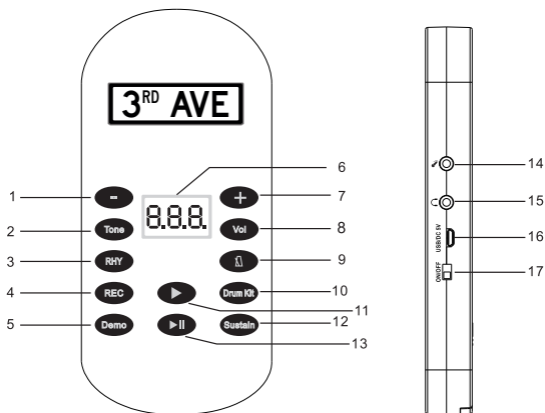

Display

1	-	Down selection	10	Drum kit	Drum kit tone button
2	Tone	Tone+select(+/-)	11	▶	Play button
3	Rhythms	Rhythms+select(+/-)	12	Sustain	Sustain button
4	Record	Record button	13	▶||	Star/Stop button
5	Demo	Demo button	14	🎤	Microphone input
6	8.8.8	LED indicate	15	🎧	Earphone/Speaker input
7	+	Up selection	16	USB/DC 5V	Power/MIDI out
8	Volume	Volume+select(+/-)	17	ON/OFF	ON/OFF
9	🎵	Metronome