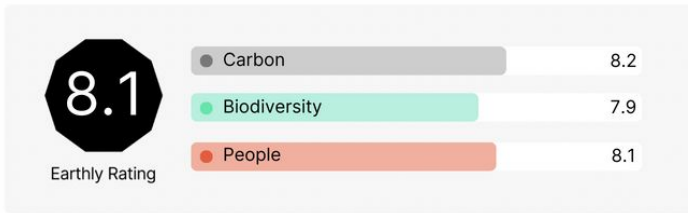

# Peatland Protection, Rimba Raya Indonesia

**Developer:** infinite EARTH

**Intervention:** Tropical Peatland Protection

**Standards:** VCS, CCB

**Type:** Avoidance

**Price/tonne:** £12.00