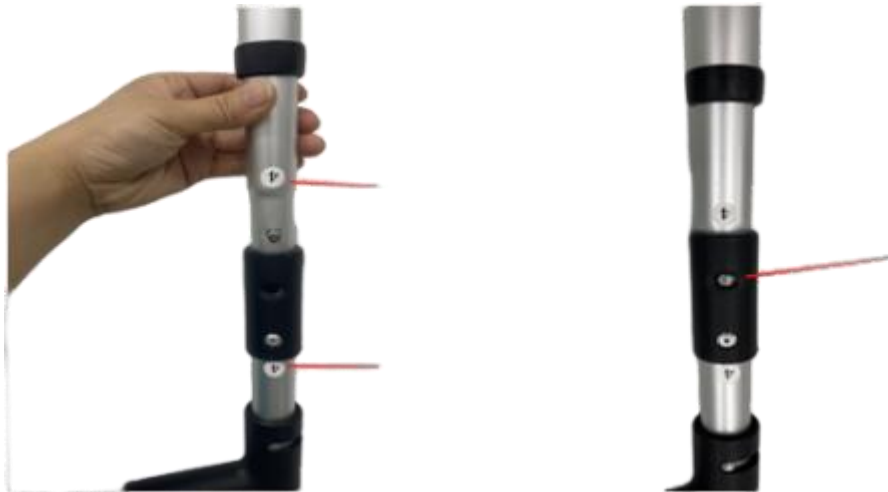

ALUMINUM TRIGGER WALKER Model:

Model # ILG-698

USER MANAUL

Step 1 Remove all material from the walker, be sure all parts are complete.

Step 2 Lay the left arm frame on the floor then connect the black tube, the click sound means the tube is locked in place. Repeat the same procedure on the other side.

Step 3 Attached left back leg. Tube No. 1

Step 4 Attached right back leg. Tube No. 2

Step 5 Attached front leg with wheels. Tube No. 3

Be sure the wheel is facing away from the metal. Slide the leg push in the locking button and slide to the desired height.

Step 6 Attached the other front leg with wheel. Tube No. 4

Do the same procedure on the other side.

Step 7 Assembly complete.

You may adjust the height of the back leg for a comfortable position, be sure to keep both legs at the same height.