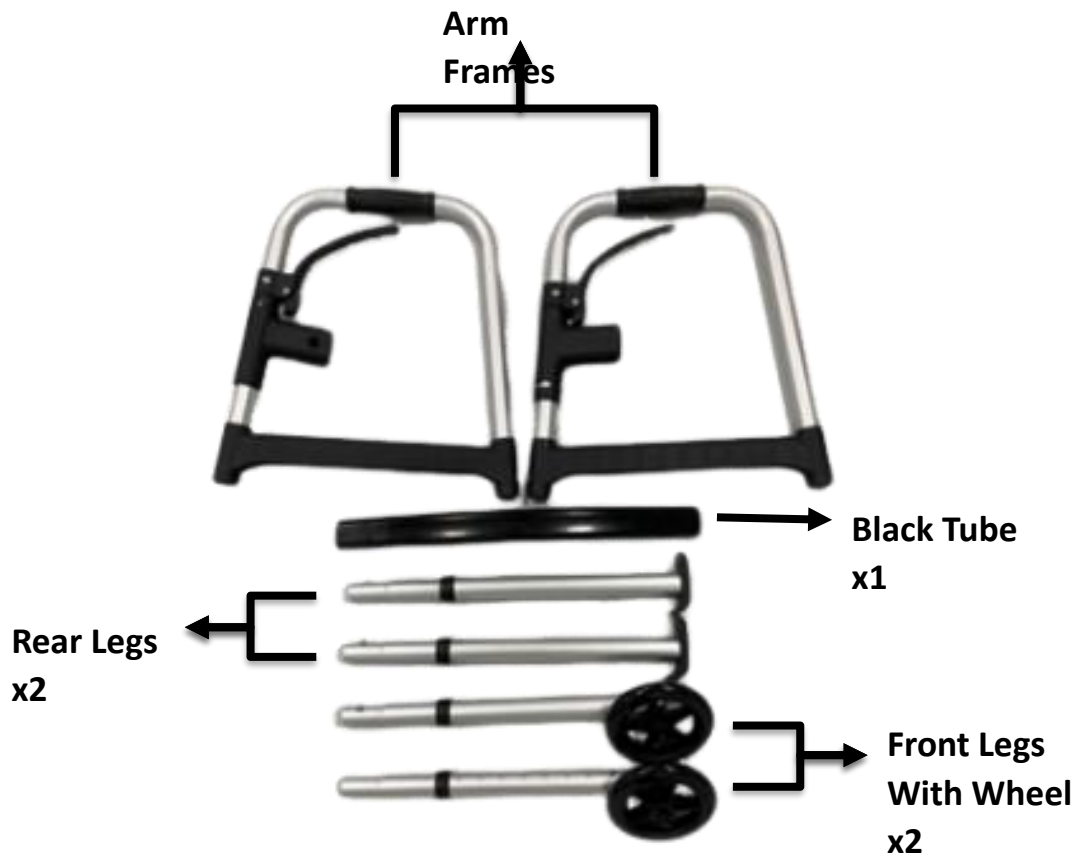

ALUMINUM TRIGGER WALKER Model:

Model # ILG-698

USER MANAUL

Step 1 Remove all material from the walker, be sure all parts are complete.

Step 2 Lay the left arm frame on the floor then connect the black tube, the click sound means the tube is locked in place. Repeat the same procedure on the other side.

Step 3 Attached left back leg. Tube No. 1

Step 4 Attached right back leg. Tube No. 2

Step 5 Attached front leg with wheels. Tube No. 3

Be sure the wheel is facing away from the metal. Slide the leg push in the locking button and slide to the desired height.

Step 6 Attached the other front leg with wheel. Tube No. 4

Do the same procedure on the other side.

Step 7 Assembly complete.

You may adjust the height of the back leg for a comfortable position, be sure to keep both legs at the same height.