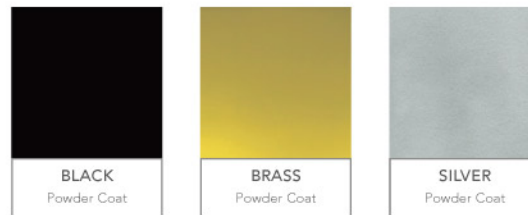

MATERIALS | Steel

Our steel products have various finishes to match a wide range of design styles from traditional to modern. We offer powder coated steel options which have a matte texture, brushed steel for a bit of texture variation, and a satin finish which gives off the most even shine.