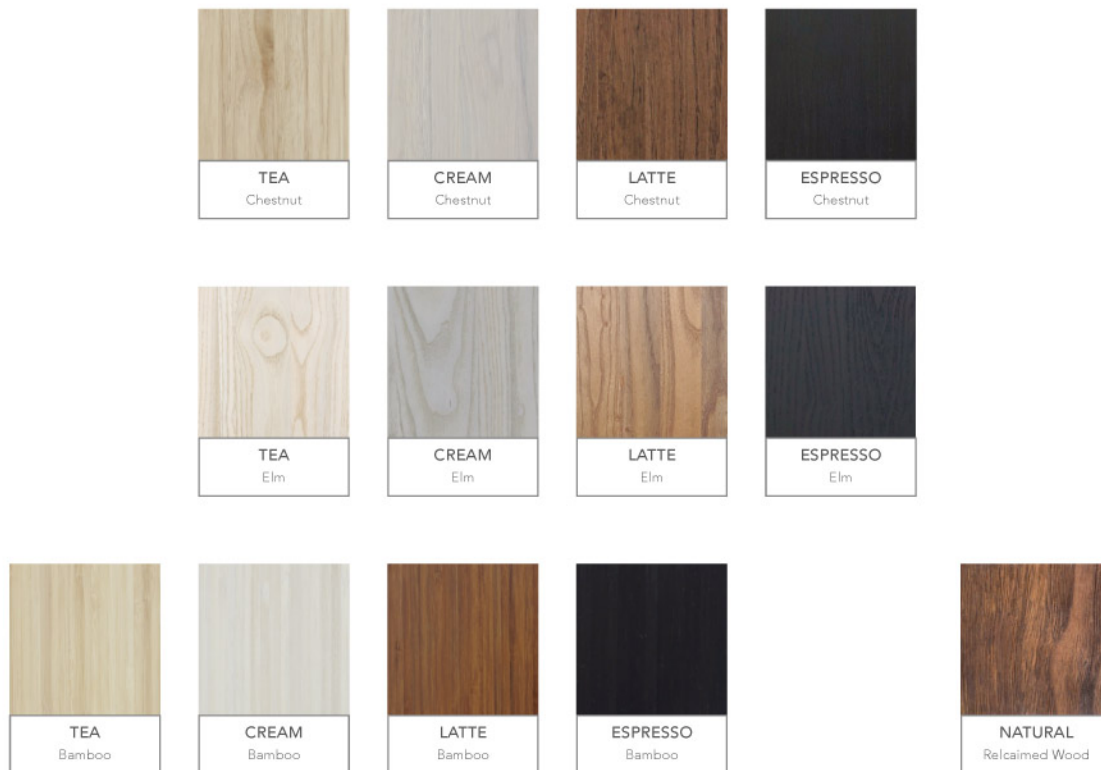

MATERIALS | Hardwood + Bamboo

Our hardwood materials are responsibly grown and selectively harvested. No species from the rapidly-diminishing tropical rainforests are used. For select products, we use reclaimed wood from end cuts at our factory to prevent waste and to promote environmental activism. Our patented BambooTimbre™ is made 100% from pressed Moso bamboo. This rapidly renewable material can be harvested in a five year cycle and regenerate from the original plant. Each piece is hand selected to highlight the beautiful grain patterns and variations in the end product.