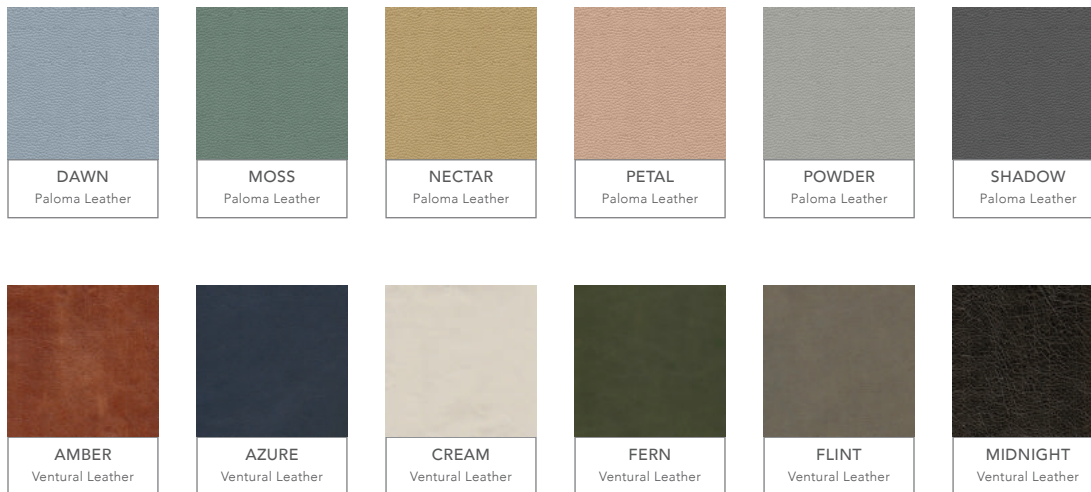

MATERIALS | Leather

Our Paloma extra thick top grain European leather is sourced responsibly from end to end of the supply chain. From responsible farming methods to an innovative, sustainable tannery which uses far less water than traditional methods and largely runs on solar power, this leather is of the highest quality both aesthetically and ethically. The tough and durable surface, with little to no markings, is high-performance and low maintenance. This leather is stain resistant, easily cleaned, and has a naturally smooth texture for long lasting comfort.